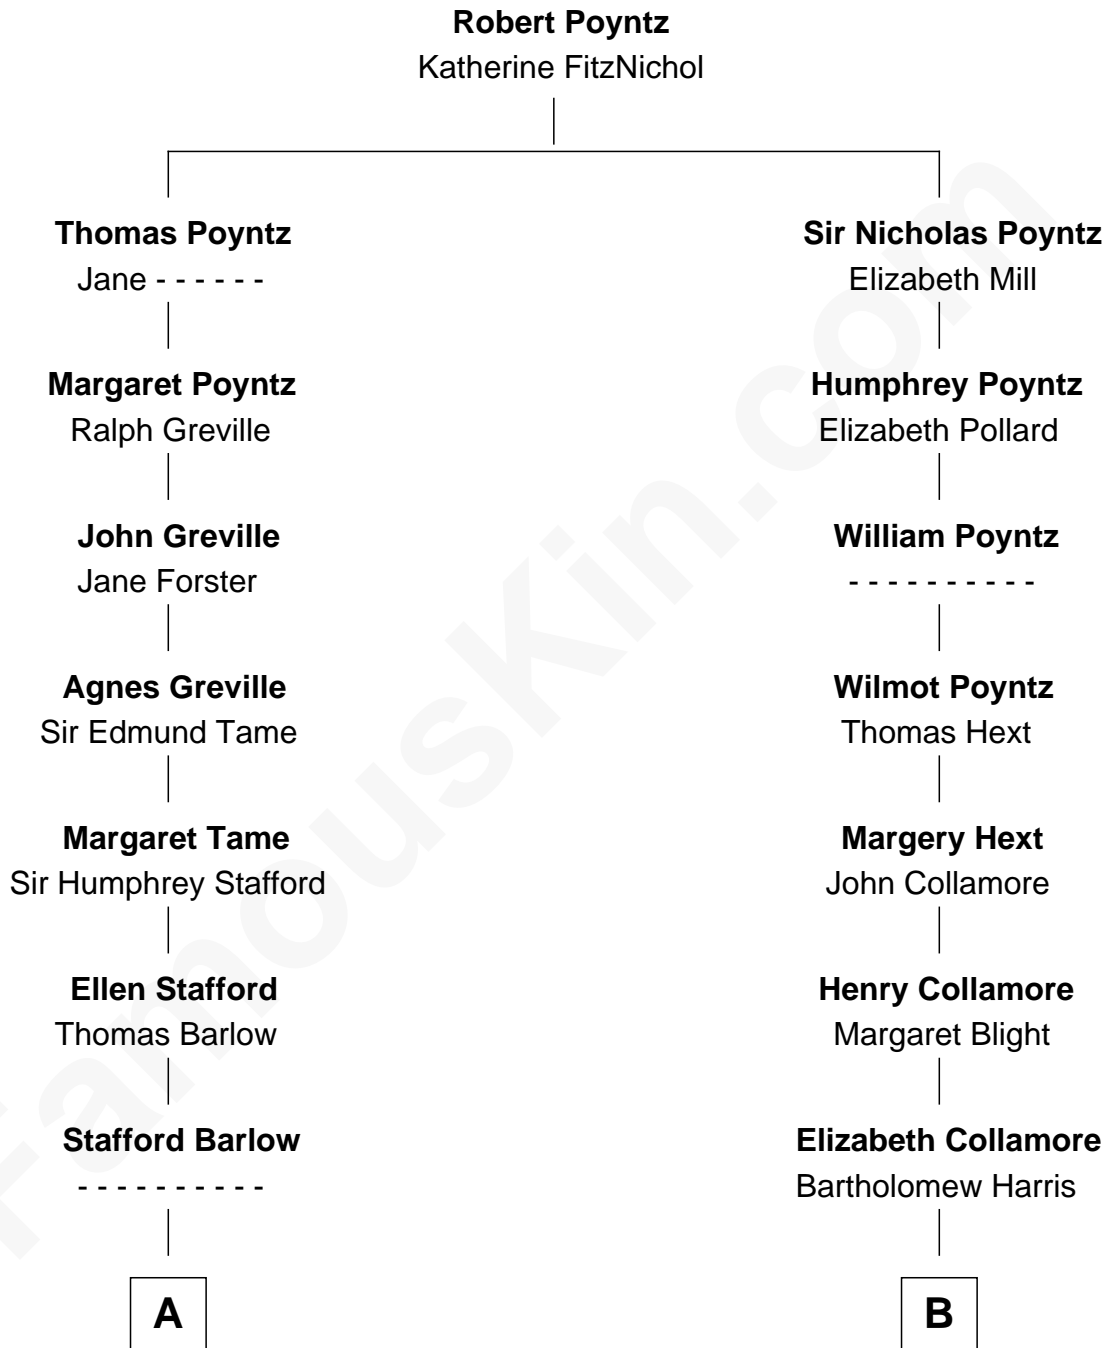

FamousKin.com Relationship Chart of

Warren G. Harding

29th U.S. President

17th cousin 1 time removed of

Andrew Shue

TV Actor

C

—
Anne Brewster Wells

James William Shue

—
Andrew Shue

TV Actor

FamousKin.com