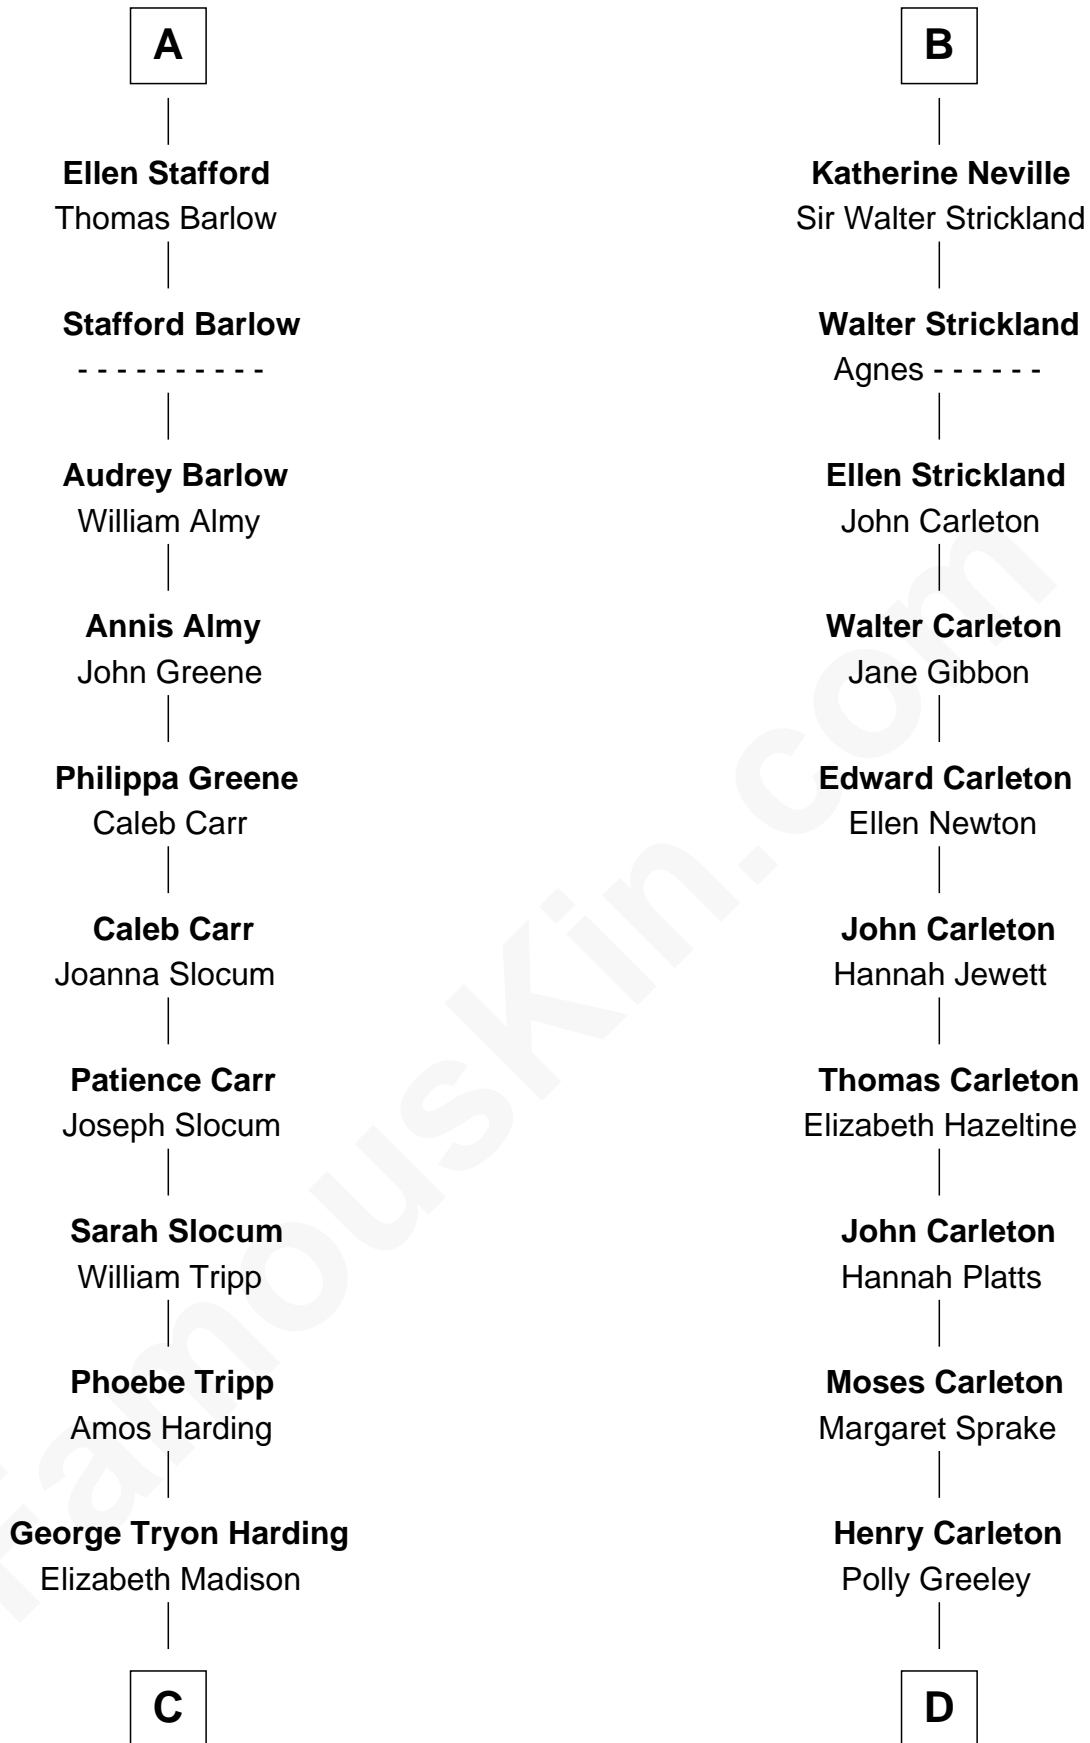

FamousKin.com Relationship Chart of

Warren G. Harding

29th U.S. President

18th cousin 1 time removed of

Charles A. Pillsbury

Co-Founder of C.A. Pillsbury Co.

C

Charles Alexander Harding

Mary Ann Crawford

Dr. George Tryon Harding

Phoebe Elizabeth Dickerson

Warren G. Harding

29th U.S. President

D

Margaret Sprague Carleton

George Alfred Pillsbury