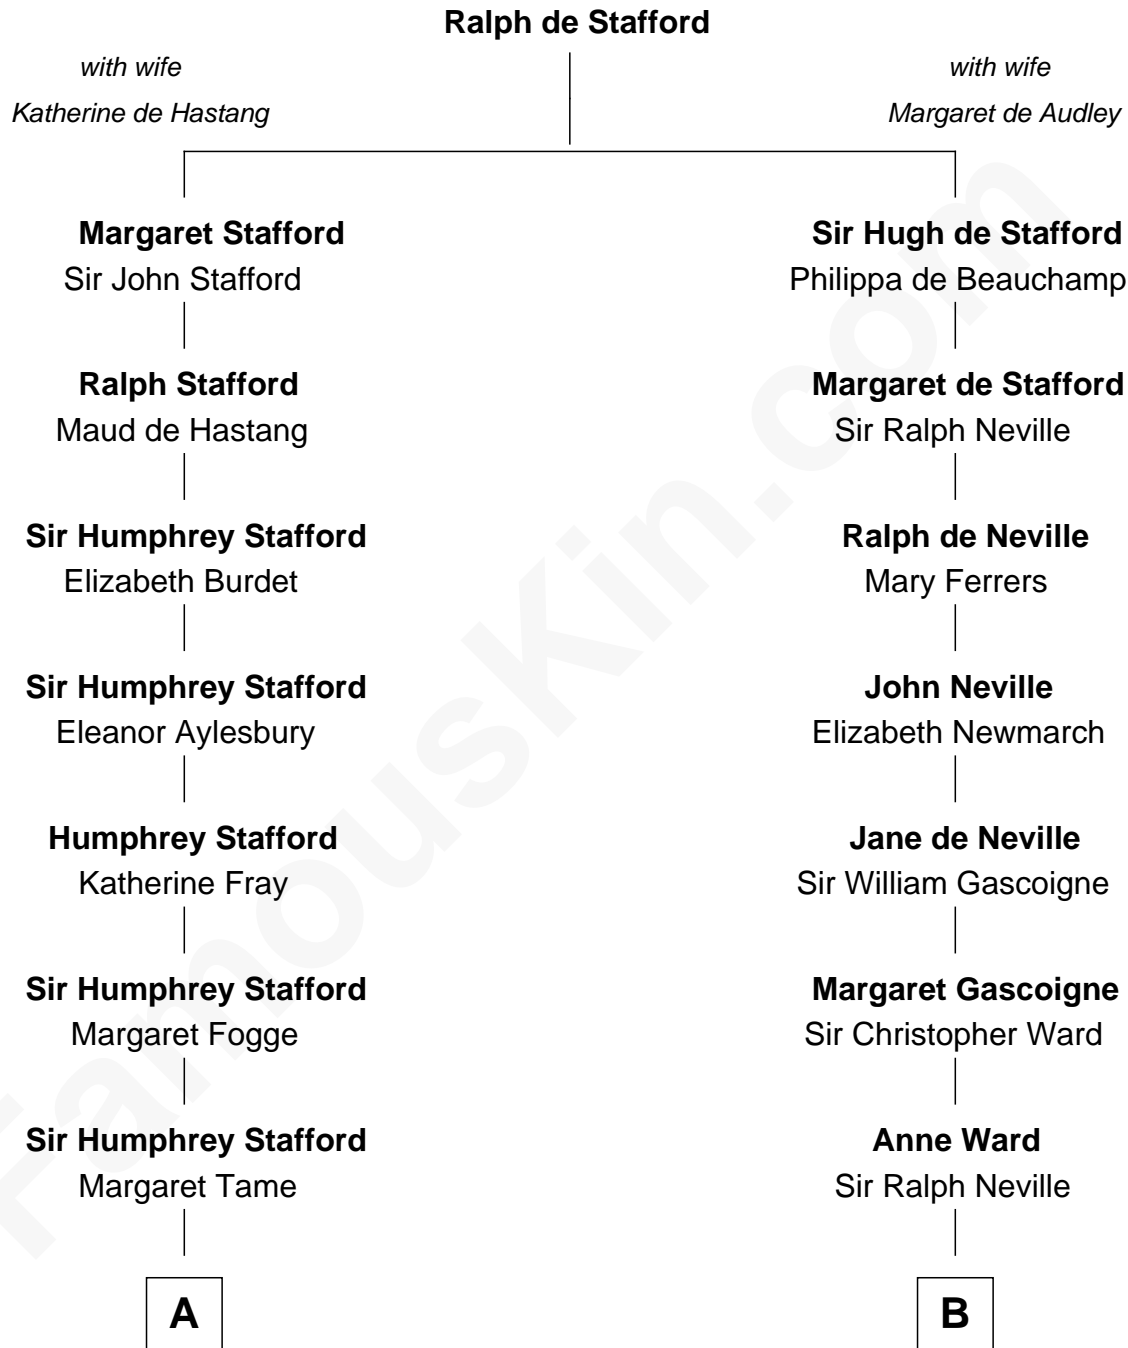

FamousKin.com Relationship Chart of

Warren G. Harding

29th U.S. President

18th cousin 1 time removed of

Charles A. Pillsbury

Co-Founder of C.A. Pillsbury Co.

C

Charles Alexander Harding

Mary Ann Crawford

Dr. George Tryon Harding

Phoebe Elizabeth Dickerson

Warren G. Harding

29th U.S. President

D

Margaret Sprague Carleton

George Alfred Pillsbury