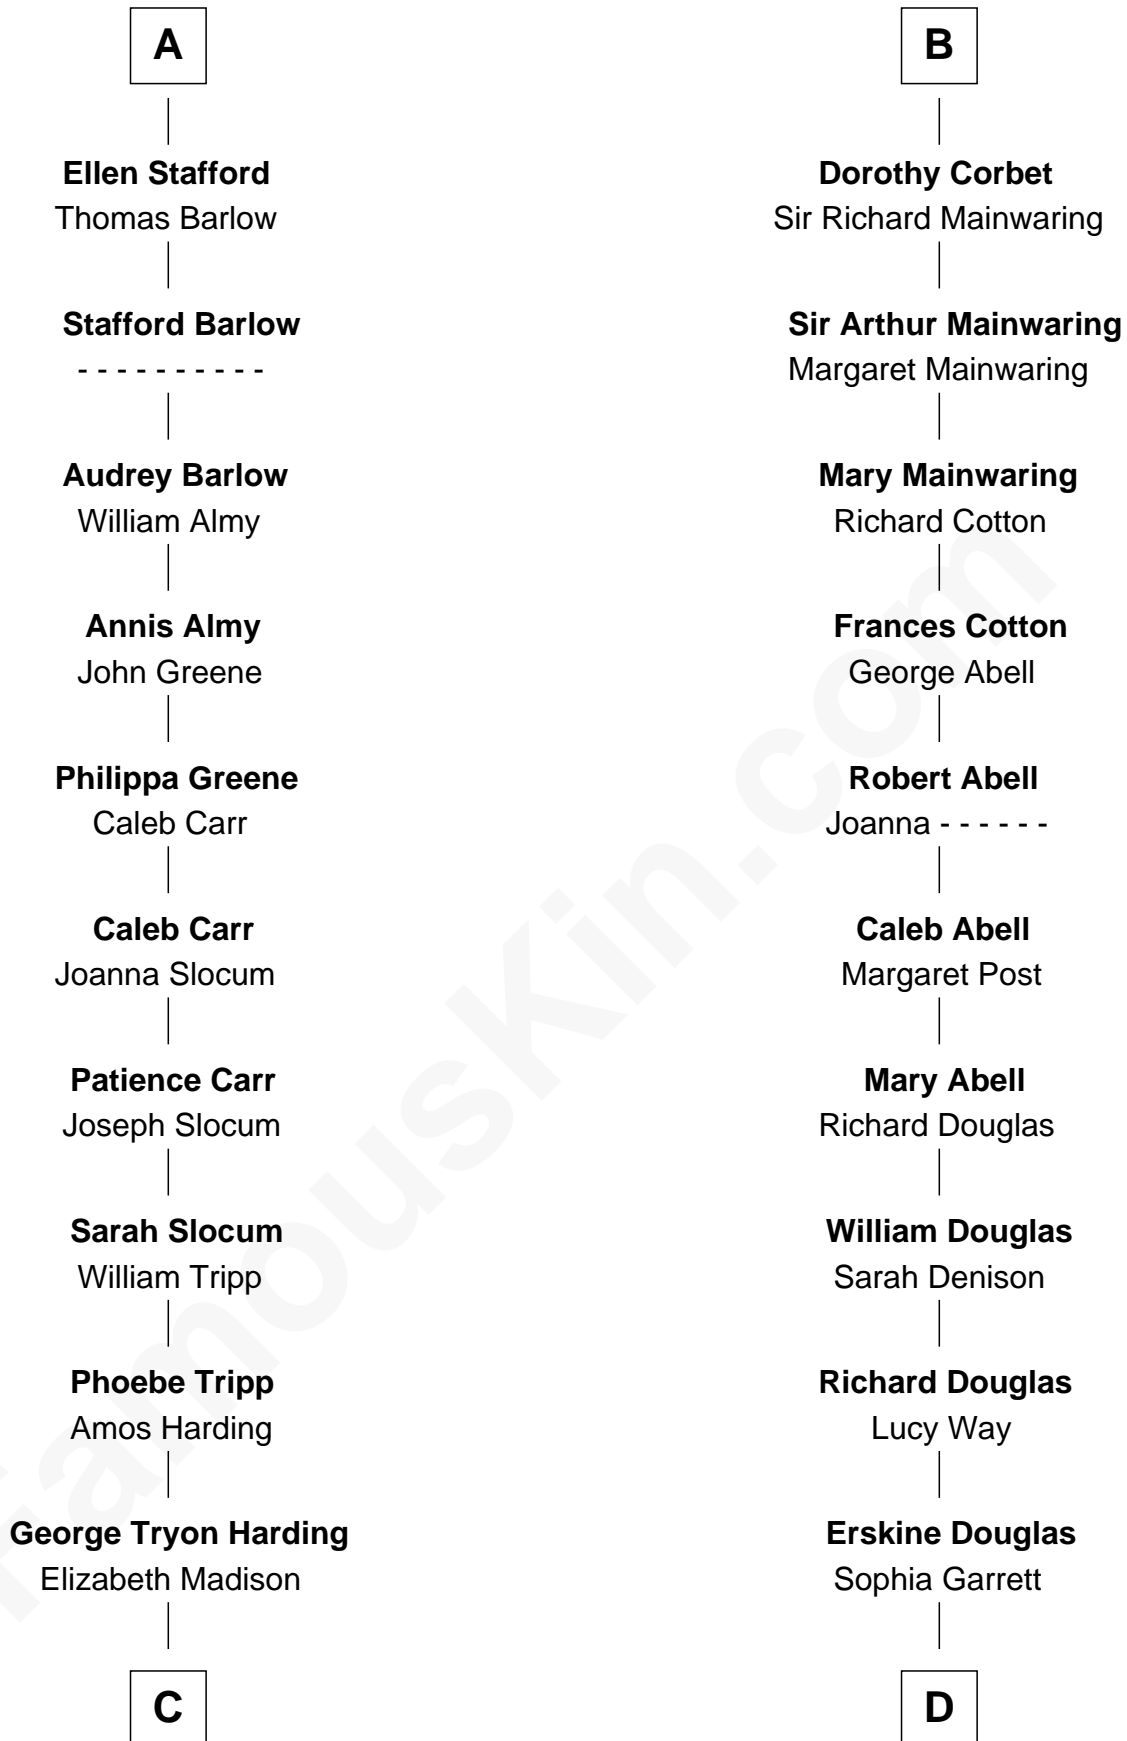

FamousKin.com

Relationship Chart of

Warren G. Harding

29th U.S. President

19th cousin 2 times removed of

Illeana Douglas
TV and Movie Actress

C

Charles Alexander Harding

Mary Ann Crawford

Dr. George Tryon Harding

Phoebe Elizabeth Dickerson

Warren G. Harding

29th U.S. President

D

Emma Jane Douglas

Col. George Taliaferro Shackelford

Lena Priscilla Shackelford

Edouard Gregory Hesselberg

Melvyn Edouard Hesselberg

Rosalind Hightower

Gregory Hesselberg

Joan Georgescu

Illeana Douglas

TV and Movie Actress