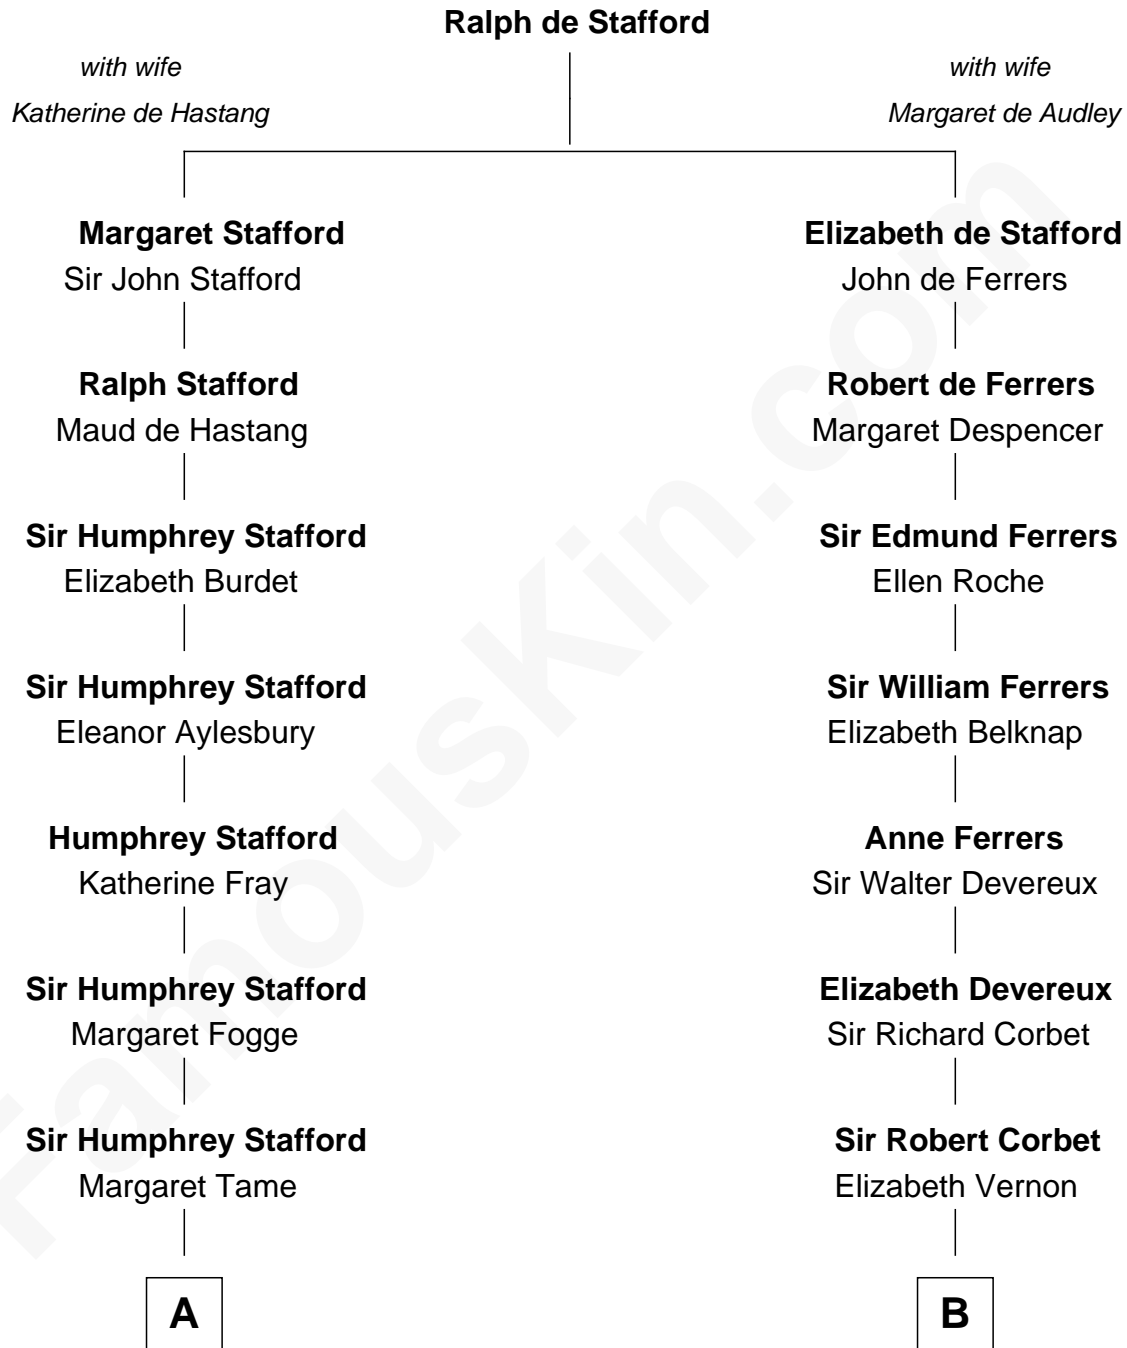

FamousKin.com

Relationship Chart of

Warren G. Harding

29th U.S. President

19th cousin 2 times removed of

Illeana Douglas
TV and Movie Actress

C

Charles Alexander Harding

Mary Ann Crawford

Dr. George Tryon Harding

Phoebe Elizabeth Dickerson

Warren G. Harding

29th U.S. President

D

Emma Jane Douglas

Col. George Taliaferro Shackelford