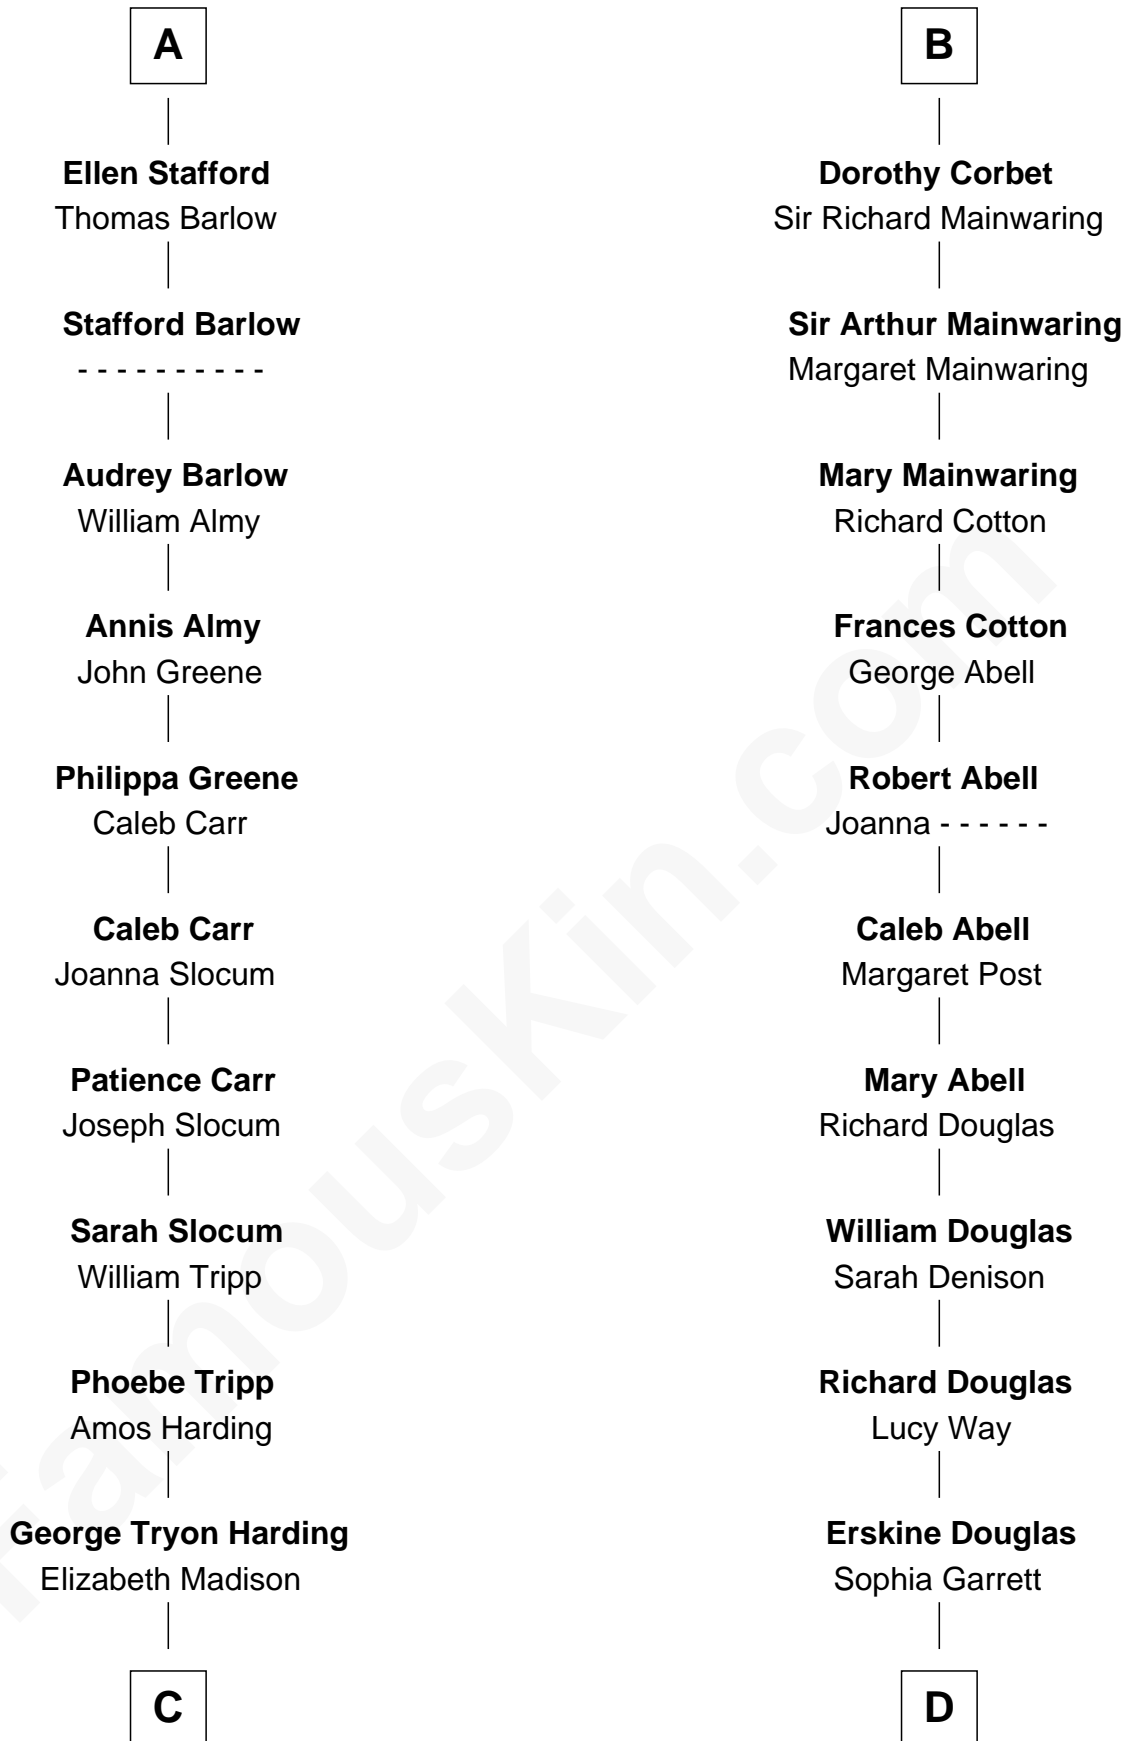

FamousKin.com Relationship Chart of

Warren G. Harding

29th U.S. President

19th cousin of

Melvyn Douglas

Movie Actor

Ralph de Stafford

*with wife
Katherine de Hastang*

Anne Ferrers

Sir Walter Devereux

Elizabeth Devereux

Sir Richard Corbet

Sir Robert Corbet

Elizabeth Vernon

B

C

Charles Alexander Harding

Mary Ann Crawford

Dr. George Tryon Harding

Phoebe Elizabeth Dickerson

Warren G. Harding

29th U.S. President

D

Emma Jane Douglas