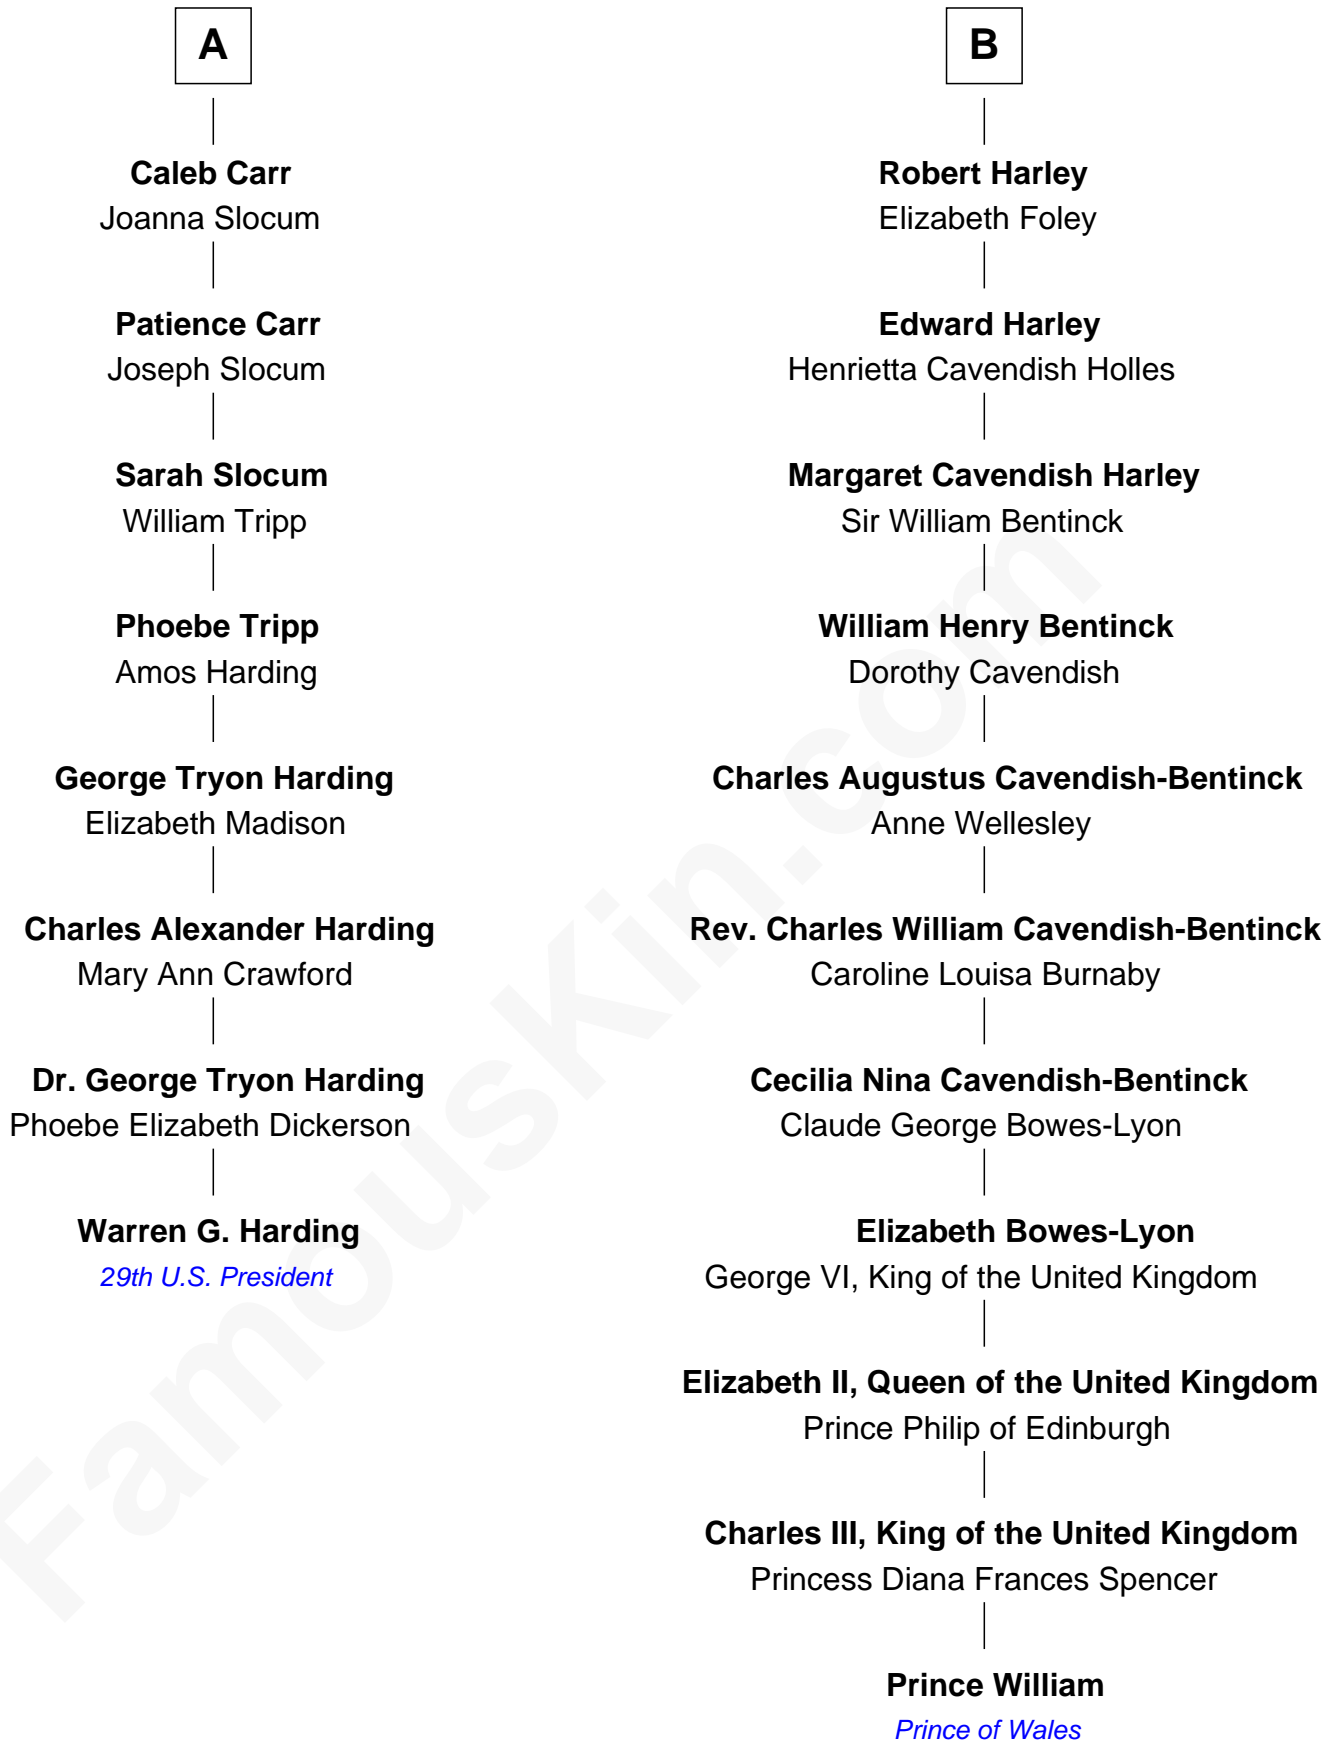

FamousKin.com Relationship Chart of

Warren G. Harding

29th U.S. President

14th cousin 3 times removed of

Prince William

Prince of Wales

Humphrey Stafford

Katherine Fray

Margaret Neville

Edward Willoughby

Elizabeth Willoughby

Sir Fulk Greville

Eleanor Greville

Sir John Conway

Sir Edward Conway

Dorothy Tracy

Brilliana Conway

Sir Robert Harley

Sir Edward Harley

Abigail Stephens

B

William photo by [InSapphoWeTrust](#) (CC BY-SA 2.0)