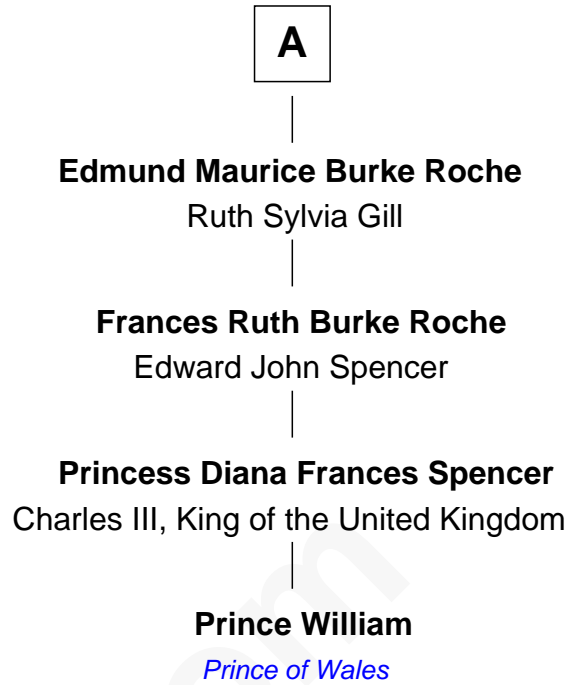

FamousKin.com Relationship Chart of

Warren G. Harding

29th U.S. President

6th cousin 4 times removed of

Prince William

Prince of Wales

Joseph Morgan

Dorothy Parke

Isaac Haines Dickerson

Phoebe Elizabeth Dickerson

Dr. George Tryon Harding

Warren G. Harding

29th U.S. President

Margaret Morgan

Ebenezer Hibbard

Keziah Hibbard

Caleb Bishop

Lucy Bishop

Benajah Strong

Dr. Joseph Strong

Rebecca Young

Eleanor Strong

John Wood

Ellen Wood

Franklin H. Work

Frances Eleanor Work

James Boothby Burke Roche

A

William photo by [InSapphoWeTrust](#) (CC BY-SA 2.0)