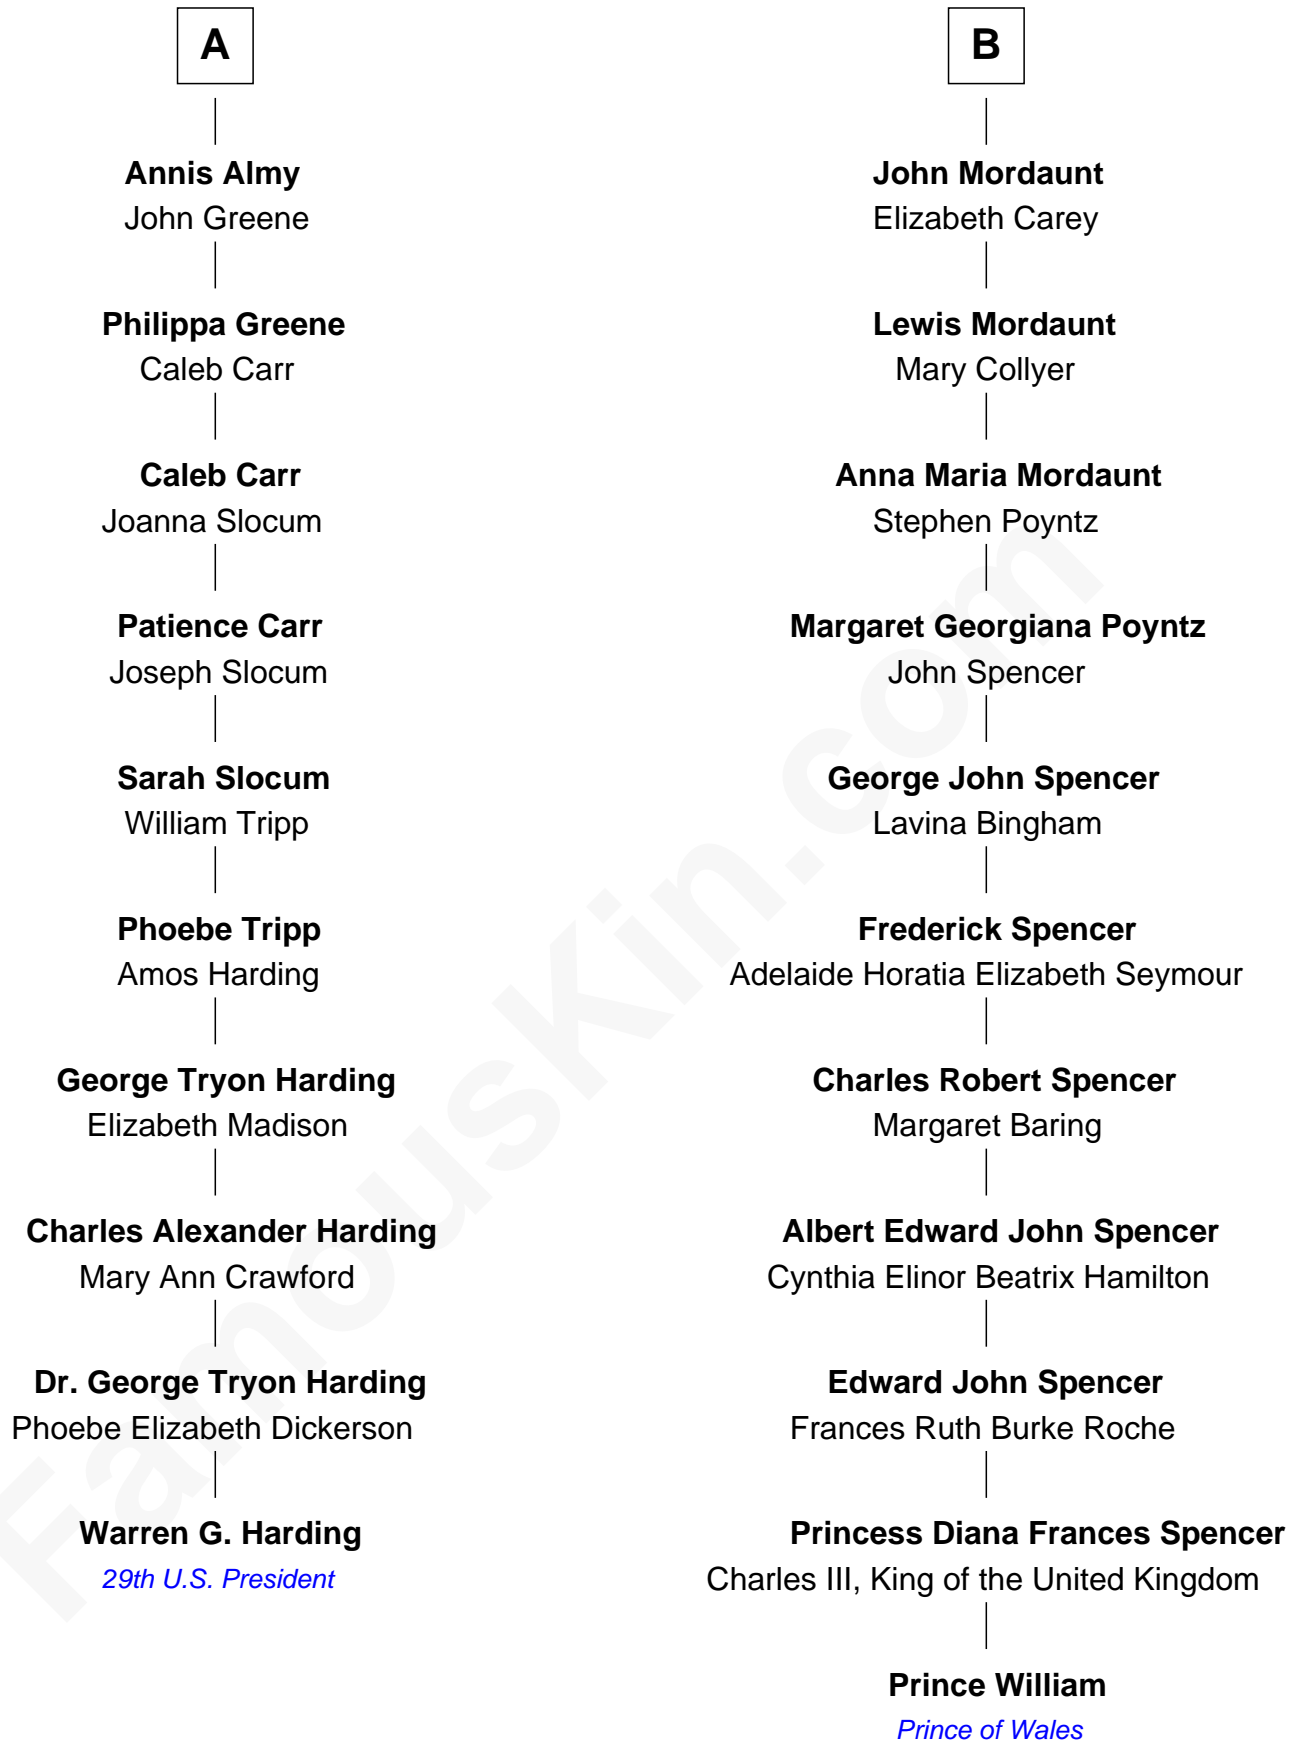

# FamousKin.com Relationship Chart of

**Warren G. Harding**

*29th U.S. President*

16th cousin 1 time removed of

**Prince William**

*Prince of Wales*

**Richard Woodville**

Joan Bedlisgate

William photo by [InSapphoWeTrust](#) [\(CC BY-SA 2.0\)](#)