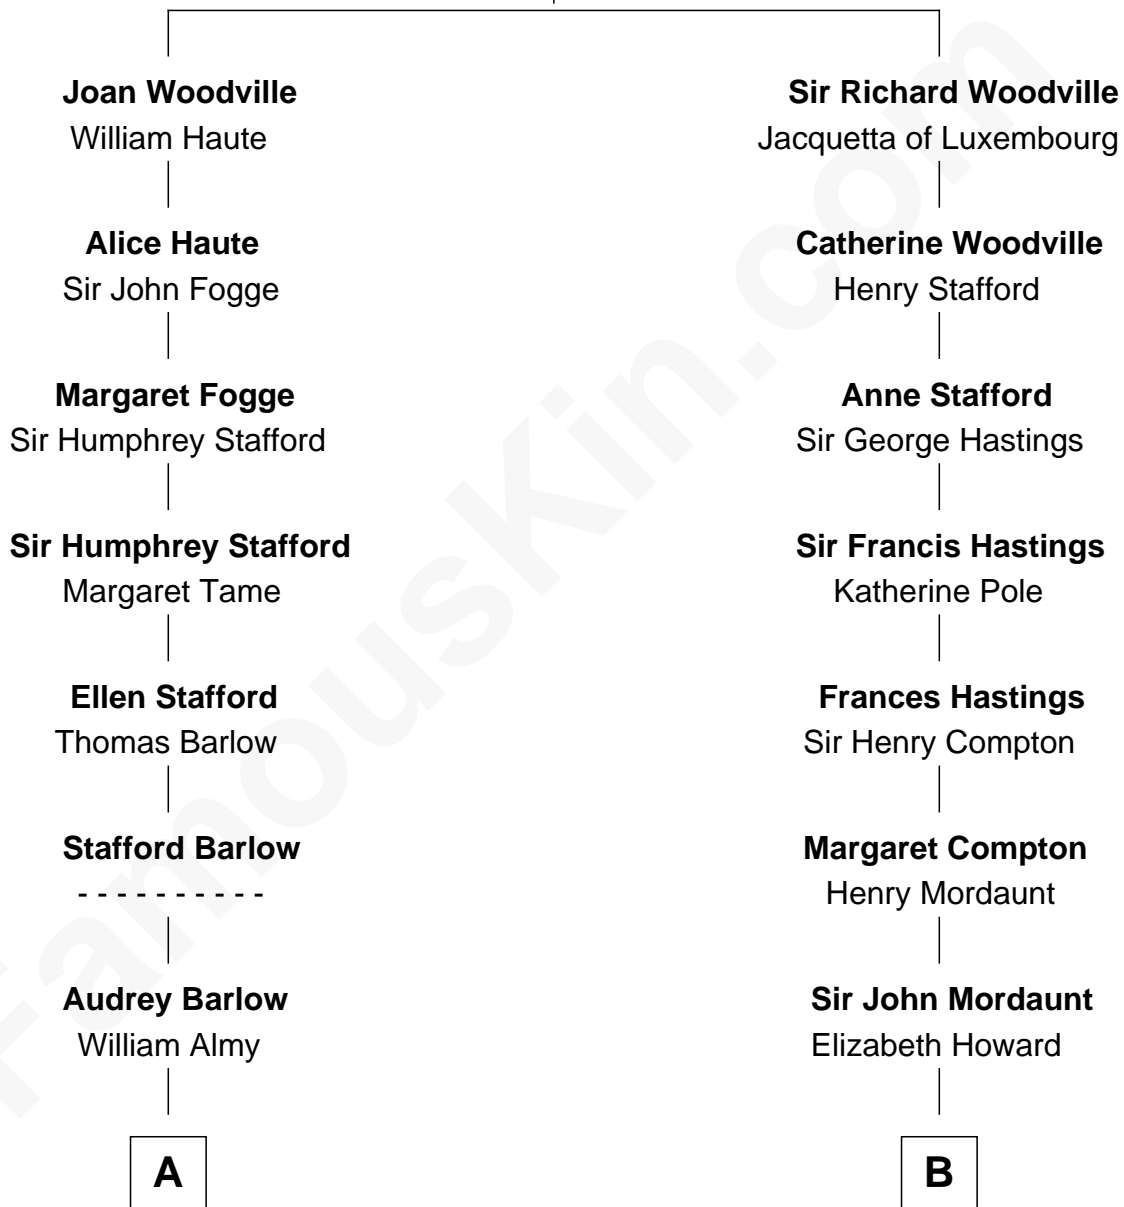

# FamousKin.com Relationship Chart of

**Warren G. Harding**

*29th U.S. President*

16th cousin 1 time removed of

**Prince William**

*Prince of Wales*

**Richard Woodville**

Joan Bedlisgate

William photo by [InSapphoWeTrust](#) [\(CC BY-SA 2.0\)](#)