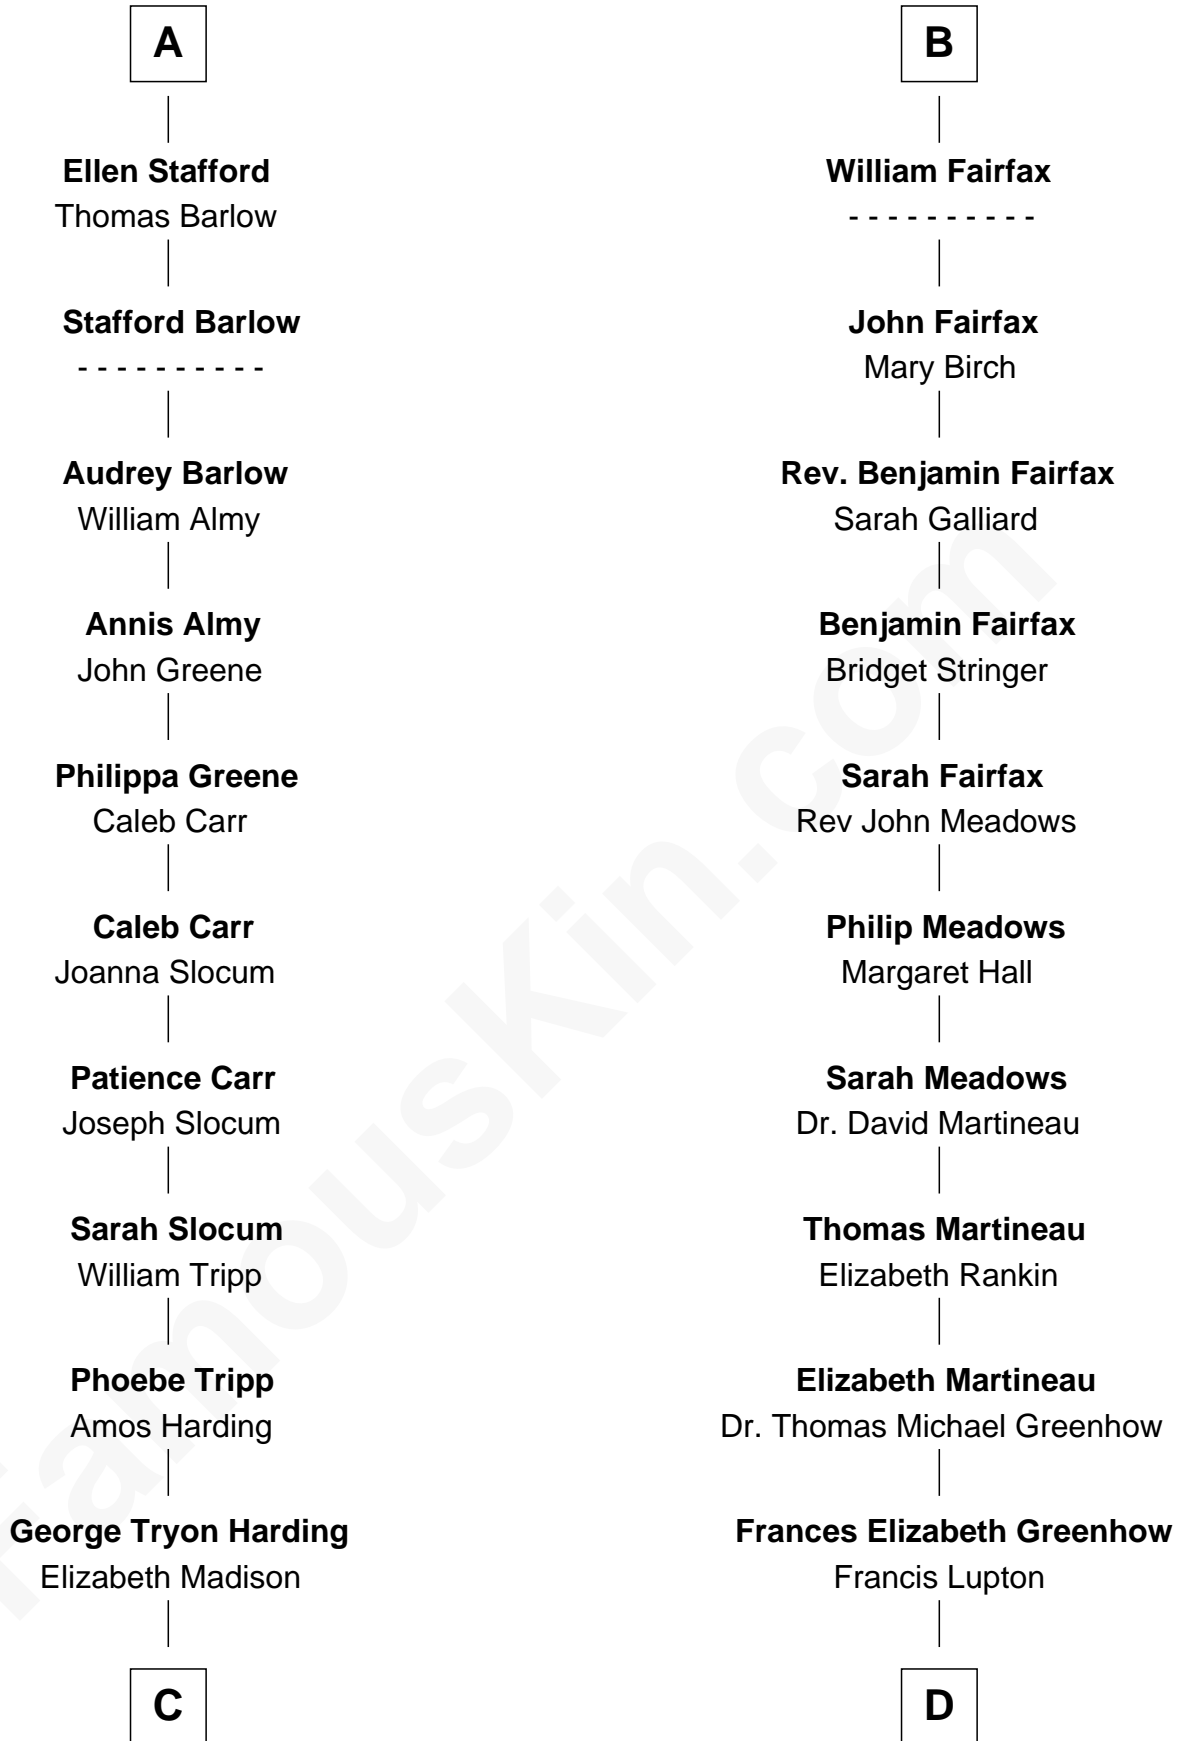

**FamousKin.com**  
**Relationship Chart of**  
**Warren G. Harding**  
*29th U.S. President*

19th cousin 2 times removed of  
**Catherine Middleton**  
*Princess of Wales*

**C**

**Charles Alexander Harding**

Mary Ann Crawford

**Dr. George Tryon Harding**

Phoebe Elizabeth Dickerson

**Warren G. Harding**

*29th U.S. President*

**D**

**Francis Martineau Lupton**

Harriet Albina Davis

**Olive Christina Lupton**

Richard Noel Middleton

**Peter Francis Middleton**

Valerie Glassborow

**Michael Francis Middleton**

Carole Elizabeth Goldsmith

**Catherine Middleton**

*Princess of Wales*