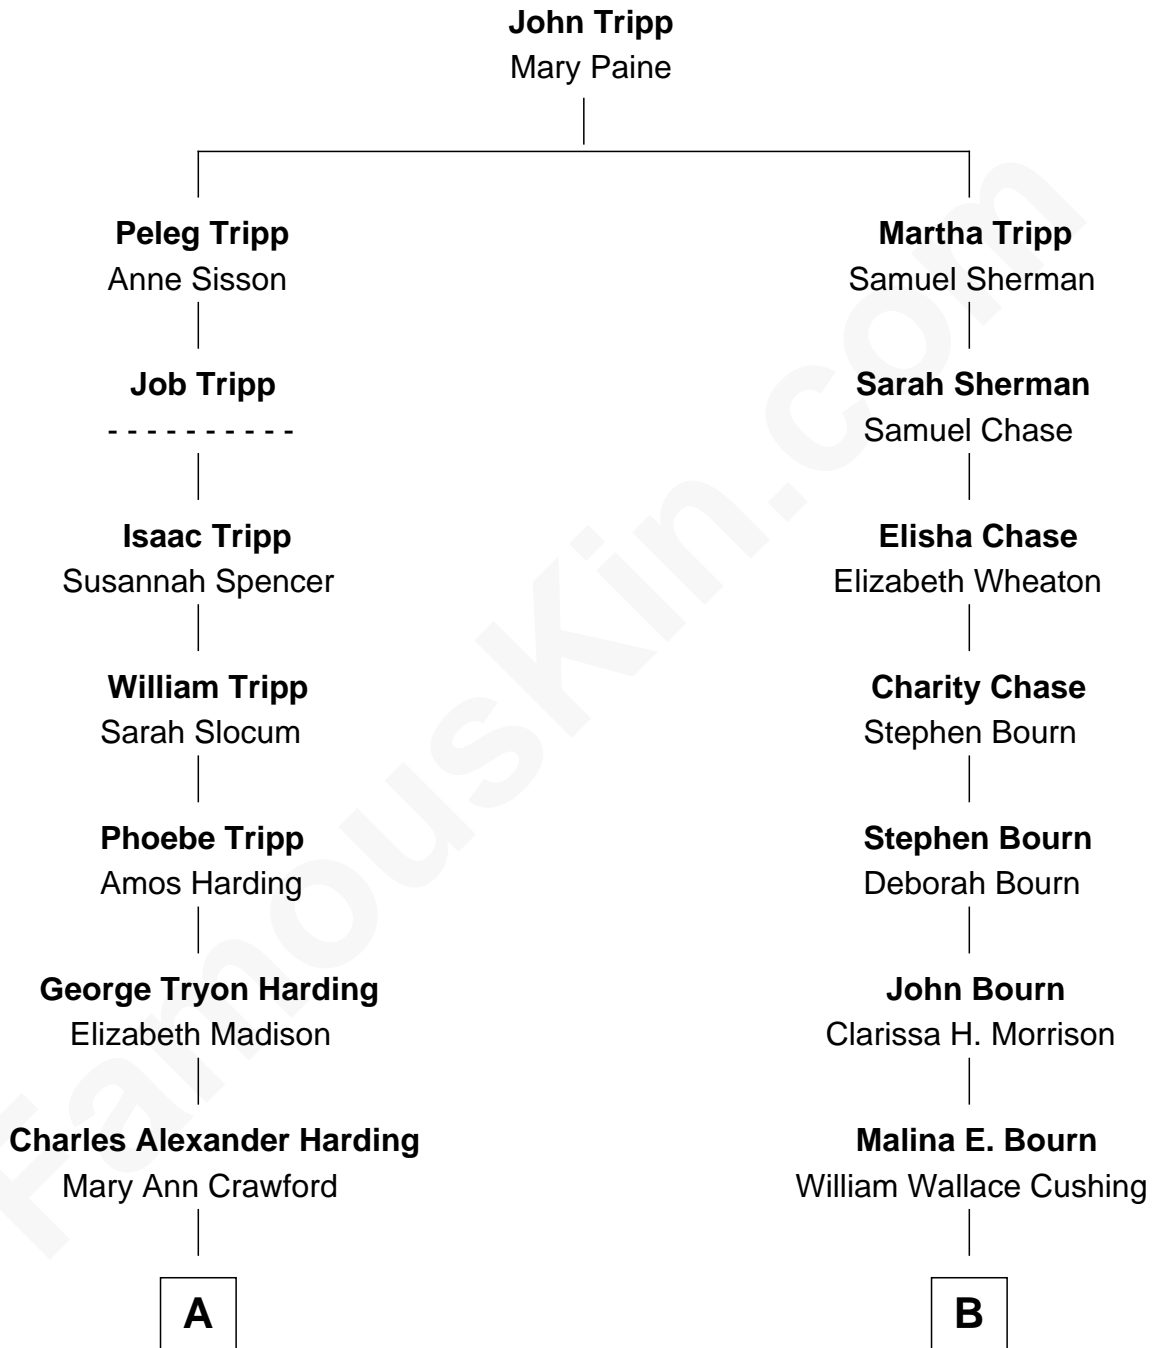

# FamousKin.com Relationship Chart of

**Warren G. Harding**

*29th U.S. President*

8th cousin 1 time removed of

**Gene Roddenberry**

*Creator of Star Trek*

**A**

**Dr. George Tryon Harding**  
Phoebe Elizabeth Dickerson

**Warren G. Harding**  
*29th U.S. President*

**B**

**Clara May Cushing**  
Leon E. Roddenberry

**Eugene Edward Roddenberry**  
Caroline Glen Golemon

**Gene Roddenberry**  
*Creator of Star Trek*

FamousKin.com