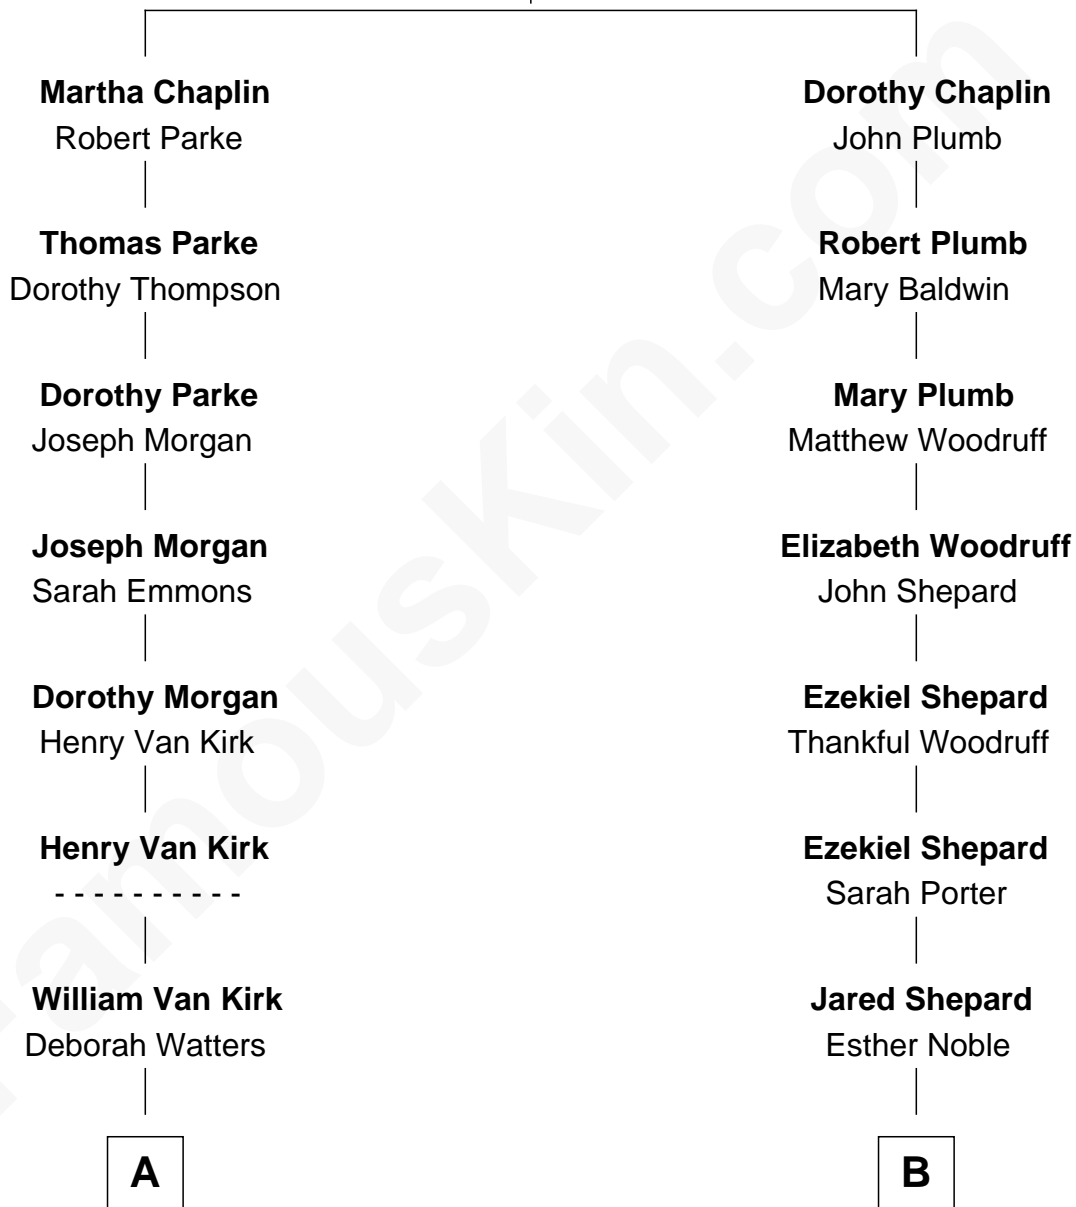

FamousKin.com Relationship Chart of

Warren G. Harding

29th U.S. President

9th cousin of

Gilbert Clifford Noble

Co-Founder of Barnes & Noble

William Chaplin
Agnes Holborough

A