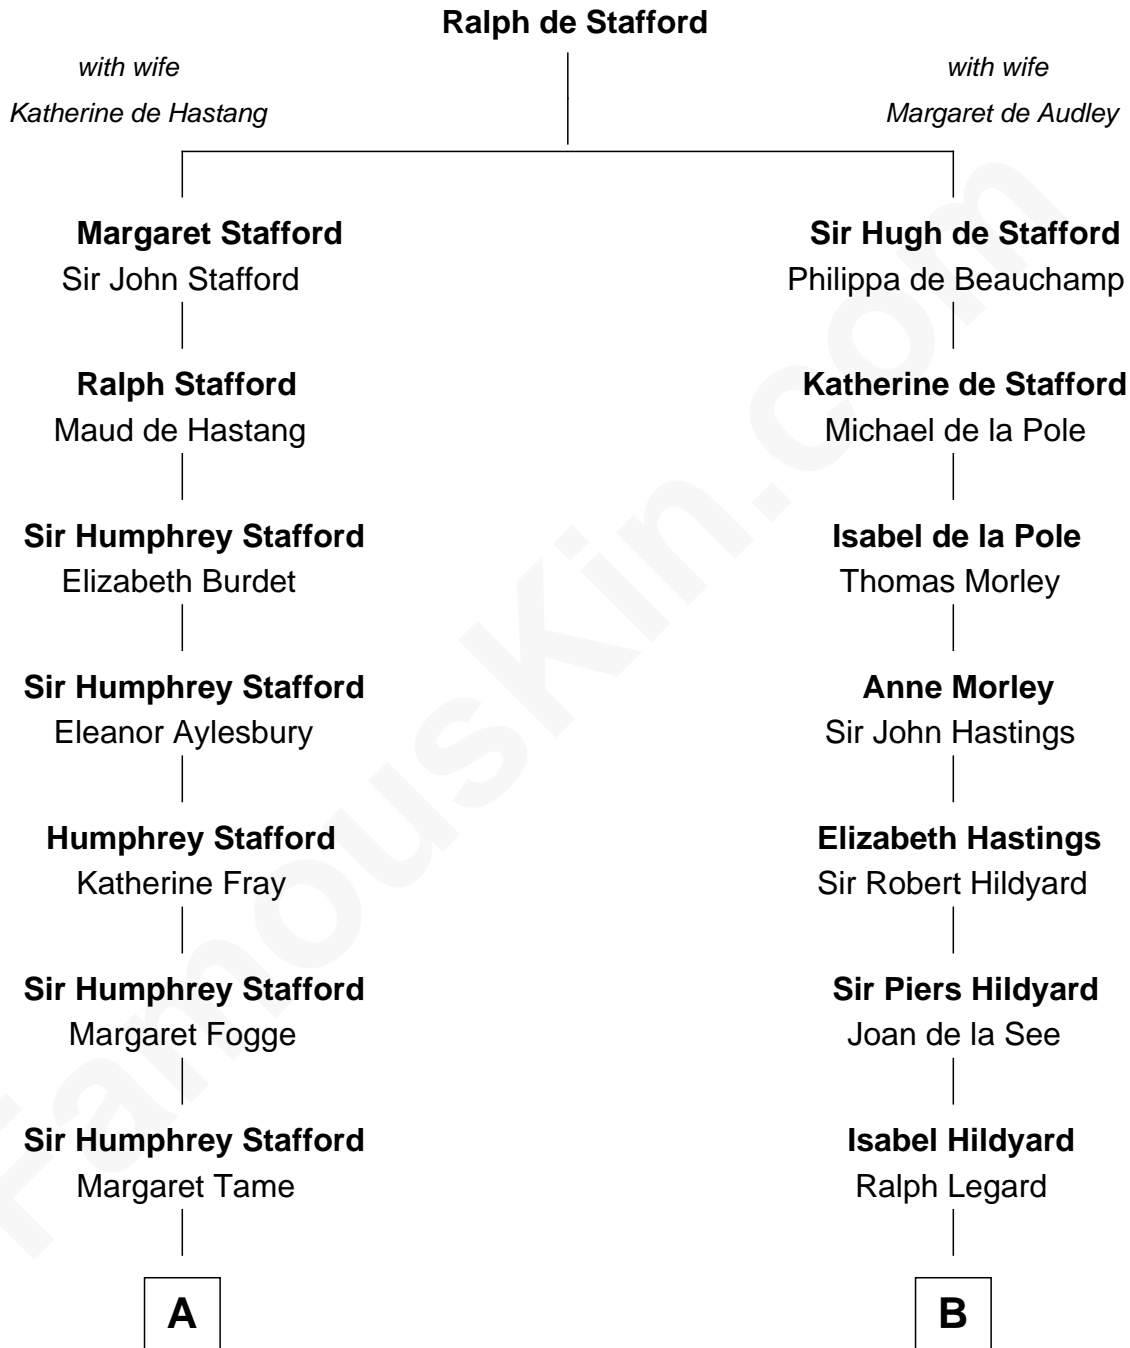

FamousKin.com
Relationship Chart of
Warren G. Harding
29th U.S. President

19th cousin 2 times removed of
Edward Norton
Movie Actor

C

Charles Alexander Harding

Mary Ann Crawford

Dr. George Tryon Harding

Phoebe Elizabeth Dickerson

Warren G. Harding

29th U.S. President

D

Seneca Hughes Norton

Josephine E. Weis

Edward Mower Norton

Alice C. Baals

Edward Mower Norton