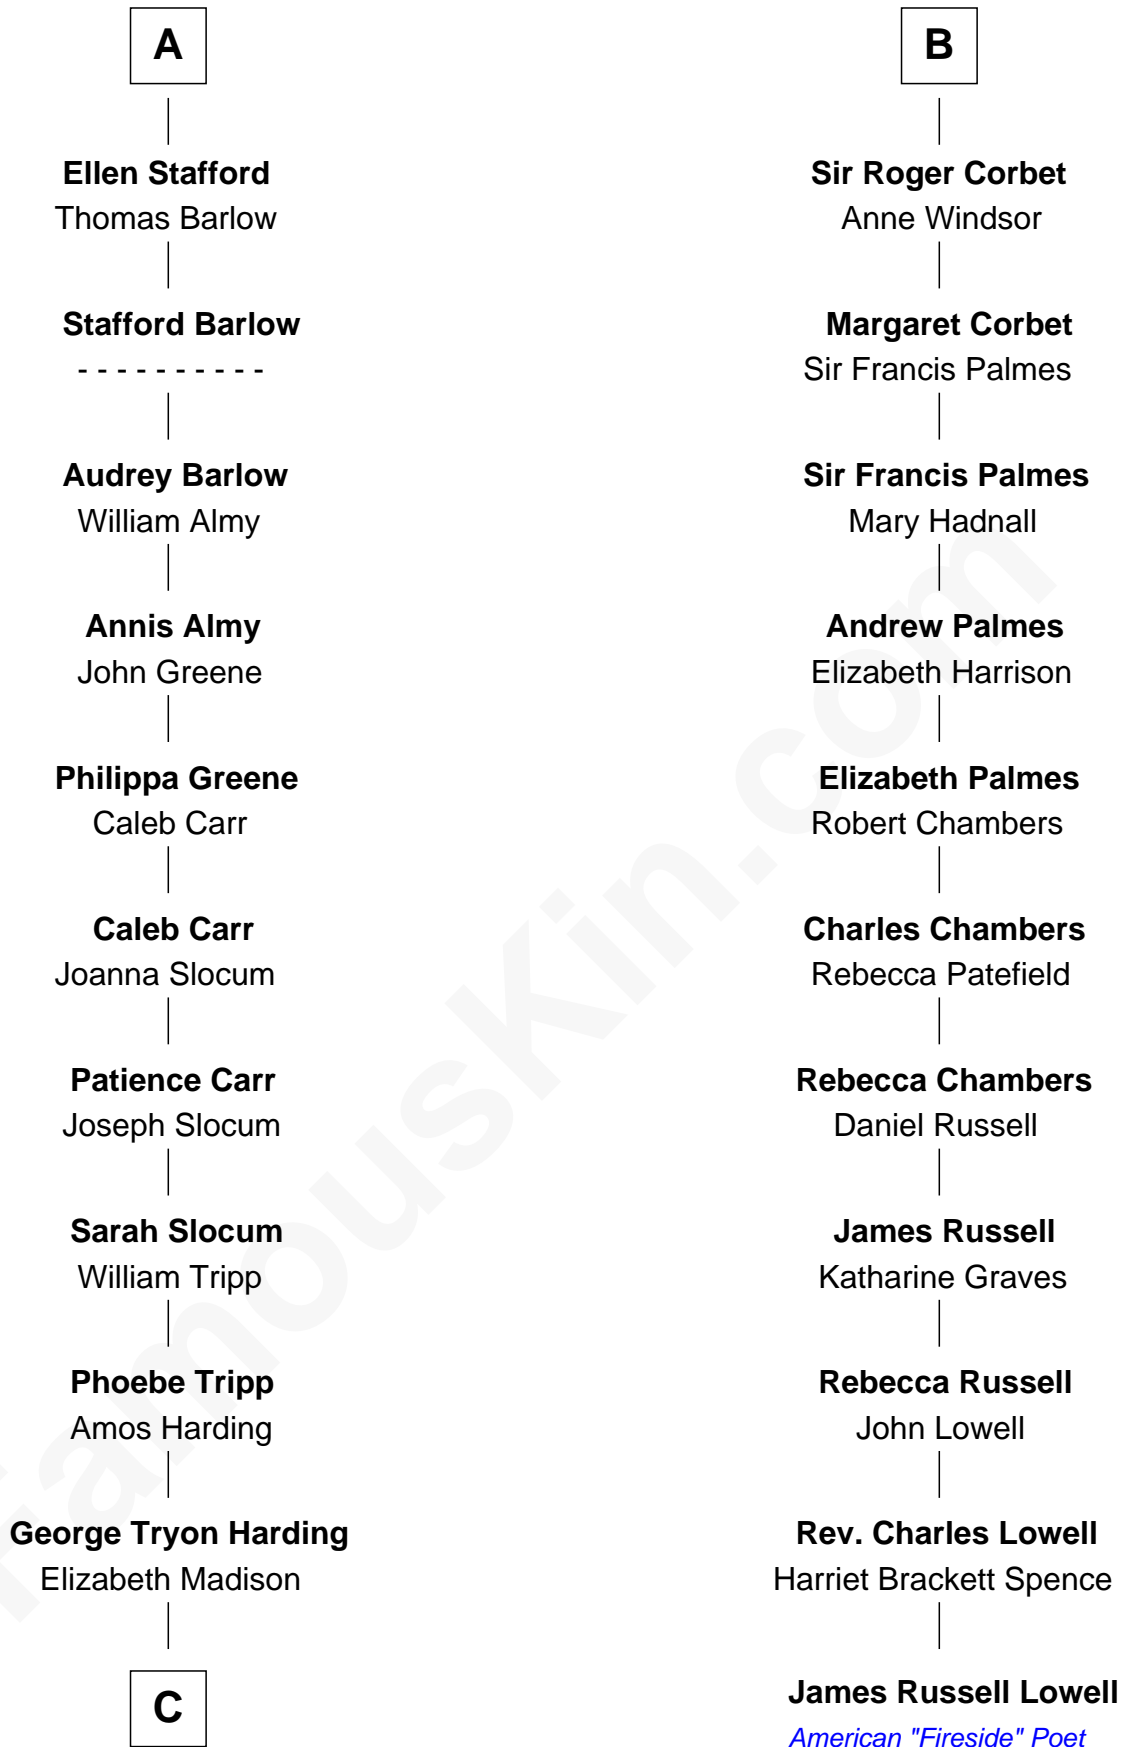

**FamousKin.com**  
**Relationship Chart of**  
**Warren G. Harding**  
*29th U.S. President*

**17th cousin 2 times removed of**  
**James Russell Lowell**  
*American "Fireside" Poet*

**C**

—  
**Charles Alexander Harding**

Mary Ann Crawford

—  
**Dr. George Tryon Harding**

Phoebe Elizabeth Dickerson

—  
**Warren G. Harding**

*29th U.S. President*

FamousKin.com