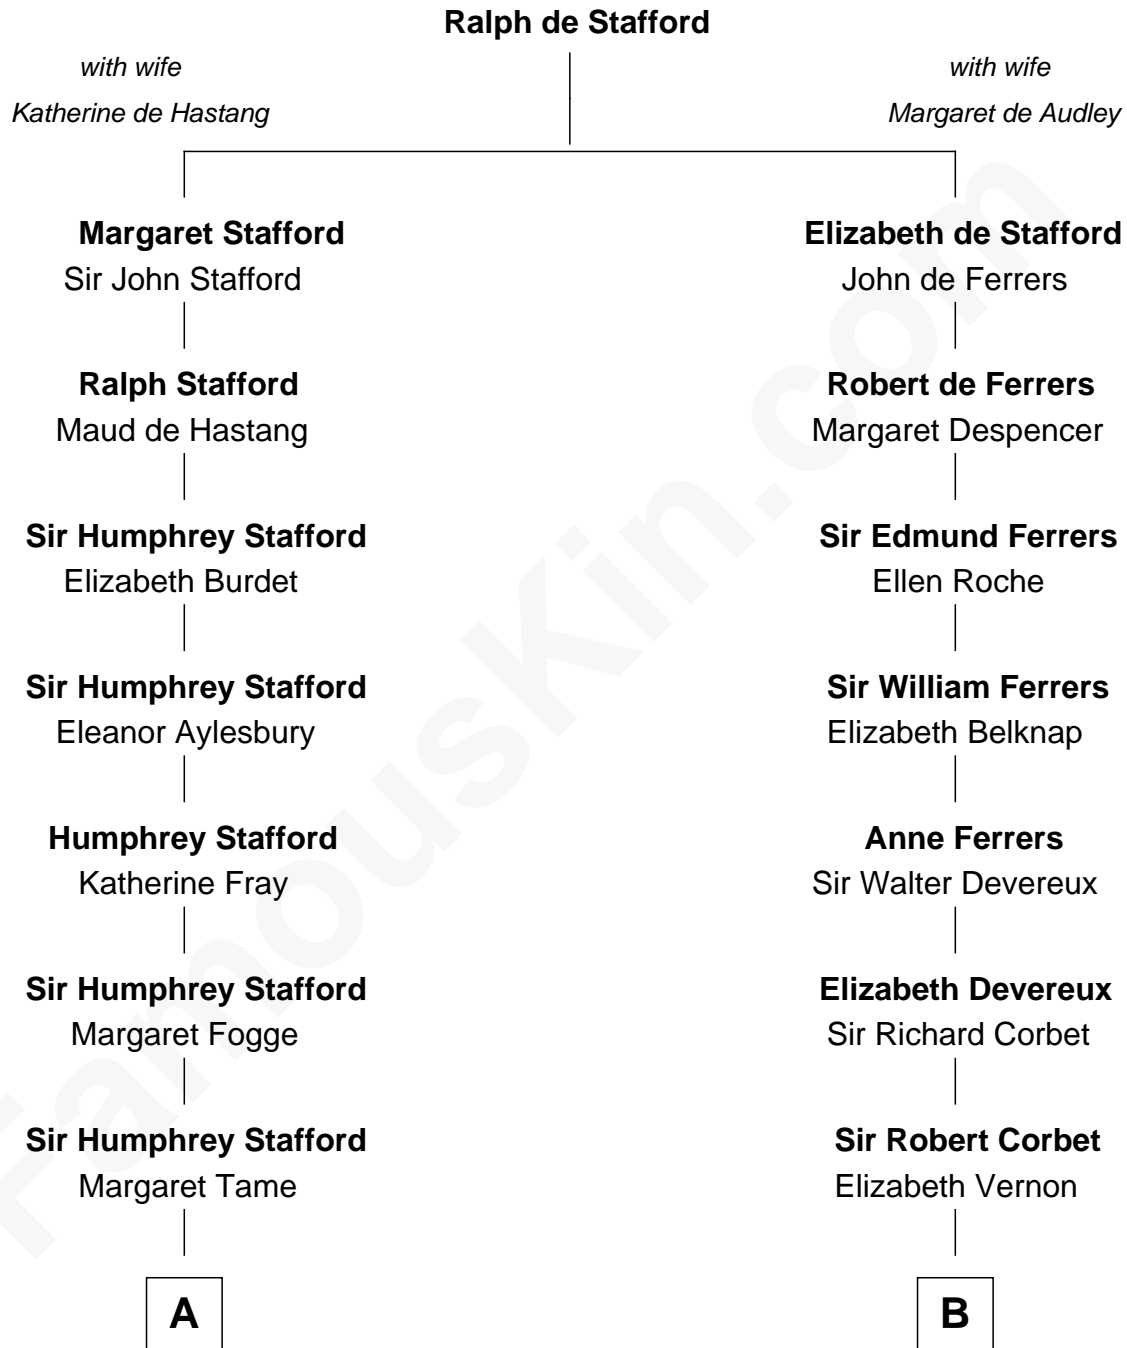

**FamousKin.com**  
**Relationship Chart of**  
**Warren G. Harding**  
*29th U.S. President*

**17th cousin 2 times removed of**  
**James Russell Lowell**  
*American "Fireside" Poet*

**C**

—  
**Charles Alexander Harding**

Mary Ann Crawford

—  
**Dr. George Tryon Harding**

Phoebe Elizabeth Dickerson

—  
**Warren G. Harding**

*29th U.S. President*

FamousKin.com