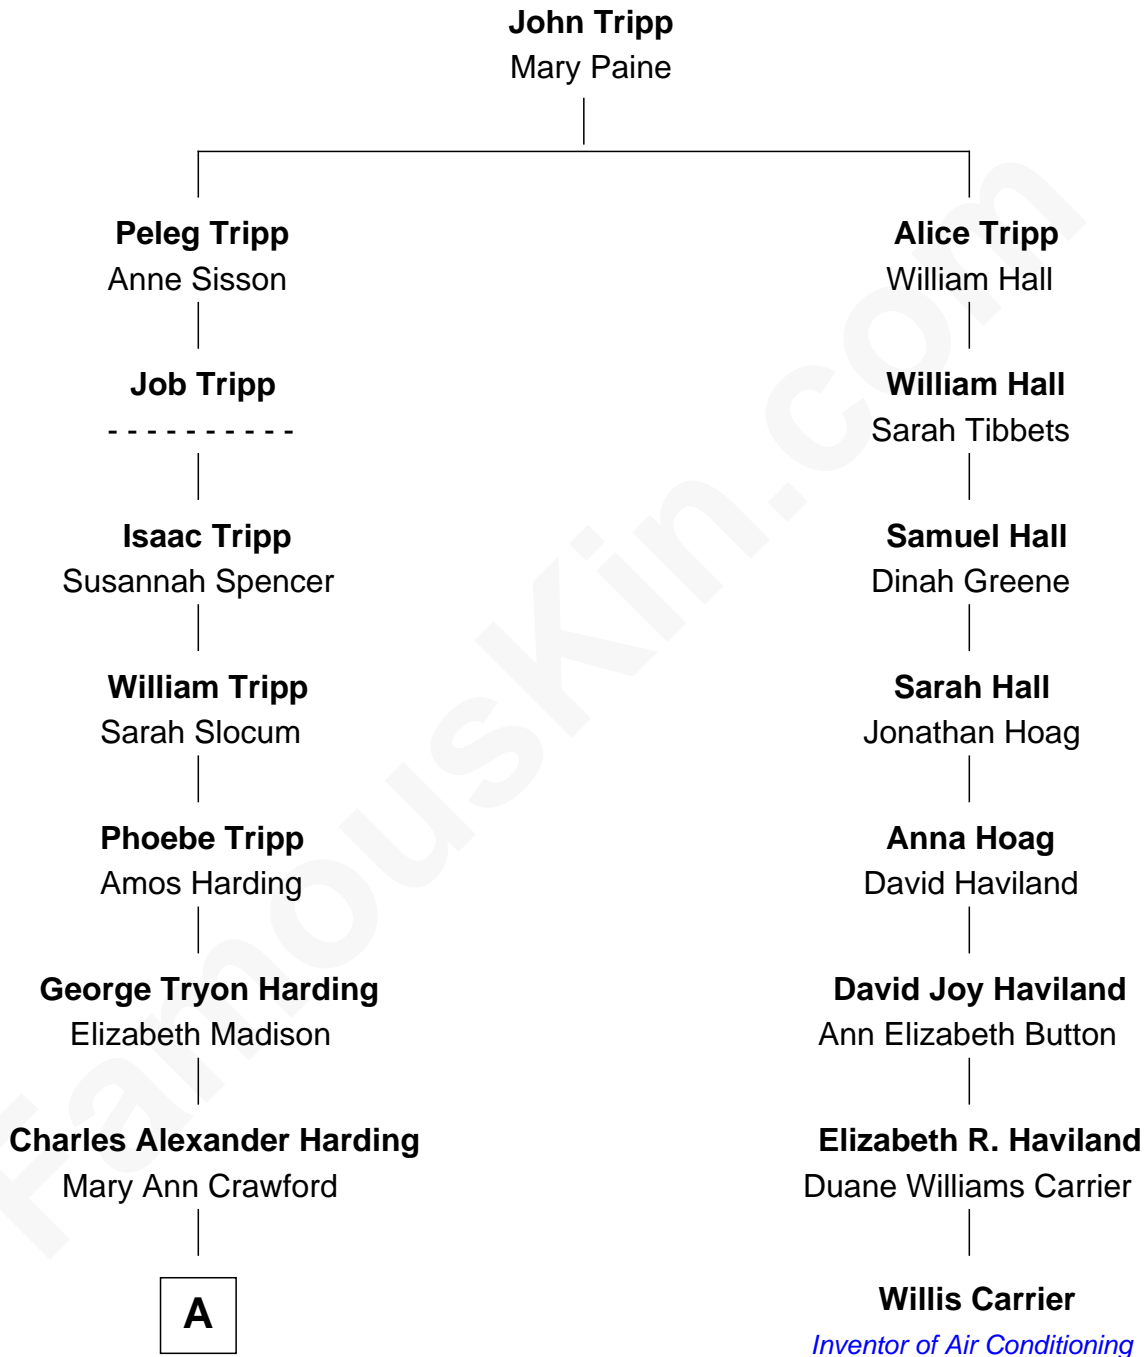

**FamousKin.com**  
**Relationship Chart of**  
**Warren G. Harding**  
*29th U.S. President*

**7th cousin 1 time removed of**  
**Willis Carrier**  
*Inventor of Air Conditioning*

**A**

—  
**Dr. George Tryon Harding**  
Phoebe Elizabeth Dickerson

—  
**Warren G. Harding**  
*29th U.S. President*

FamousKin.com