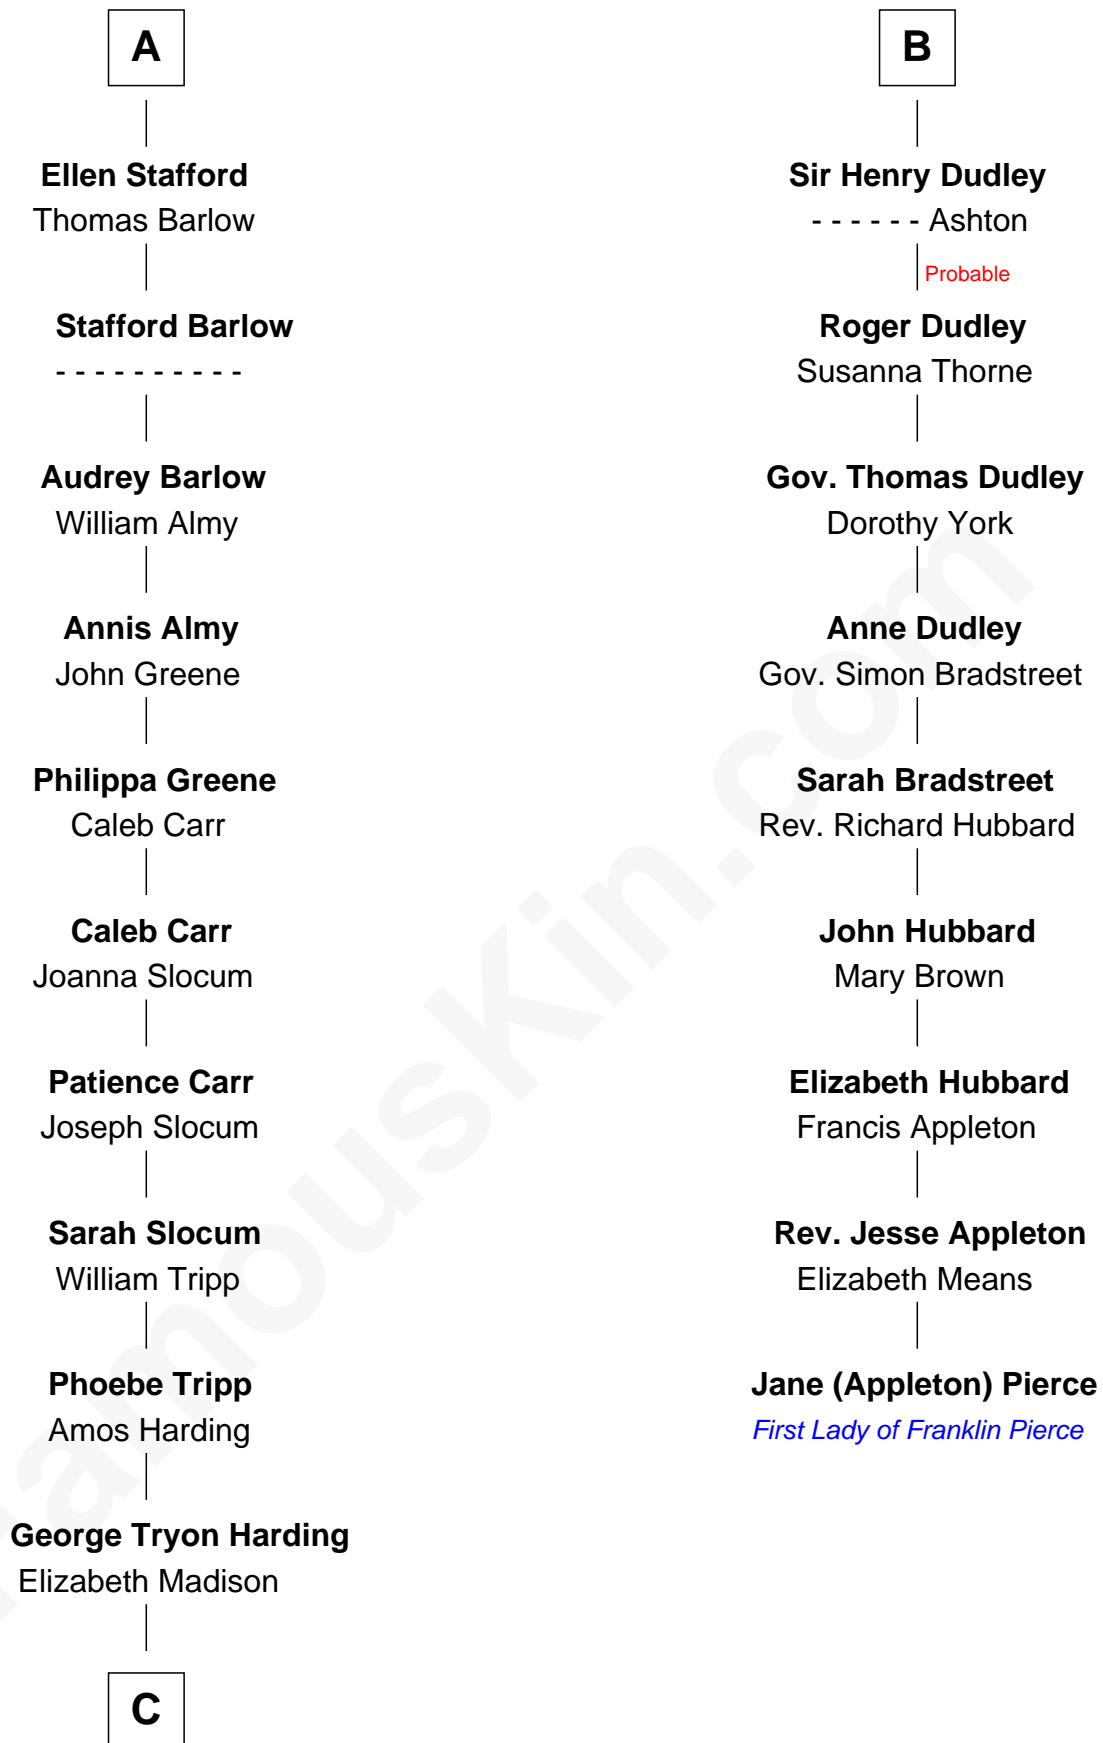

FamousKin.com
Relationship Chart of
Warren G. Harding
29th U.S. President

15th cousin 4 times removed of
Jane (Appleton) Pierce
First Lady of President Franklin Pierce

C

—
Charles Alexander Harding

Mary Ann Crawford

—
Dr. George Tryon Harding

Phoebe Elizabeth Dickerson

—
Warren G. Harding

29th U.S. President

FamousKin.com