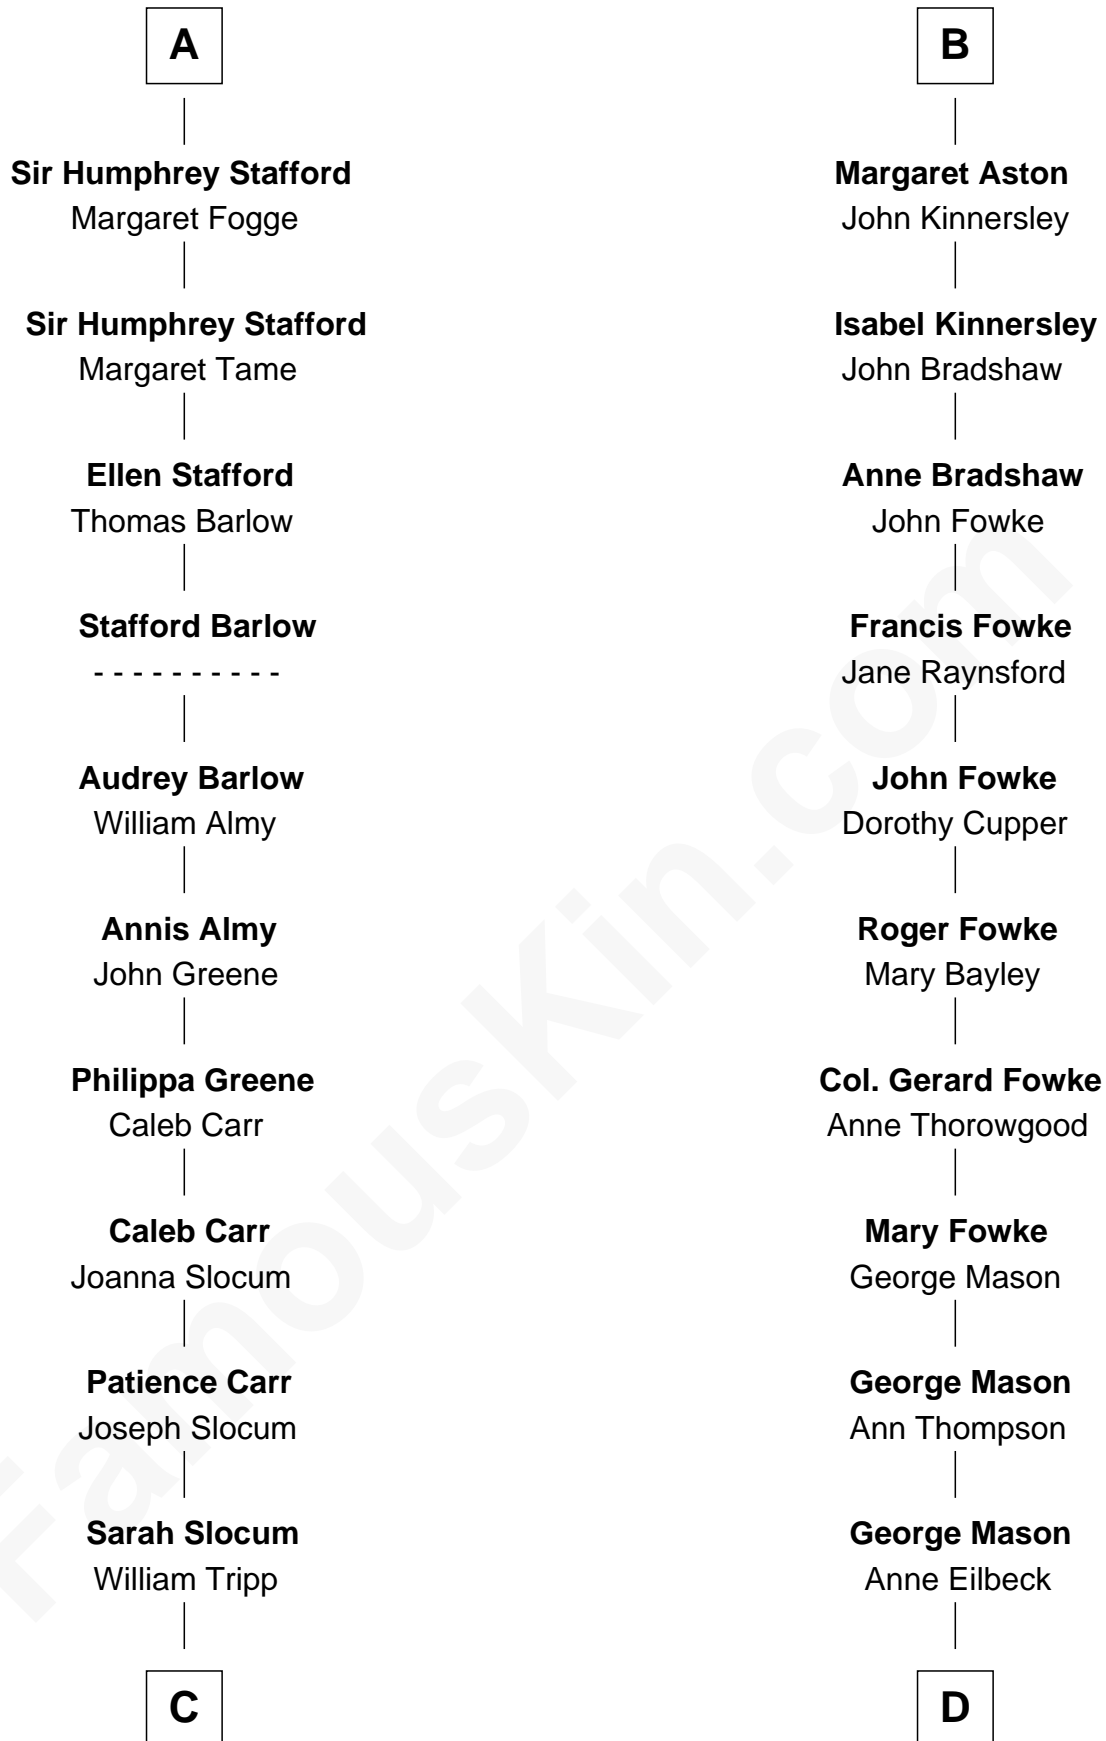

FamousKin.com
Relationship Chart of
Warren G. Harding
29th U.S. President

19th cousin 2 times removed of
Fitzhugh Lee
40th Governor of Virginia

John de Botetourte
 Maud FitzThomas

Ada de Botetourte
 Sir John de St. Philibert

A

Thomas de Botetourte
 Joan de Somery

John de Botetourte
 Joyce la Zouche de Mortimer

Joyce de Botetourte
 Sir Baldwin Freville

Sir Baldwin Freville
 Maude le Scrope

Joyce Freville
 Sir Roger Aston

Sir Robert Aston
 Isabel Brereton

John Aston
 Elizabeth Delves

B

C

Phoebe Tripp
Amos Harding

George Tryon Harding
Elizabeth Madison

Charles Alexander Harding
Mary Ann Crawford

Dr. George Tryon Harding
Phoebe Elizabeth Dickerson

Warren G. Harding
29th U.S. President