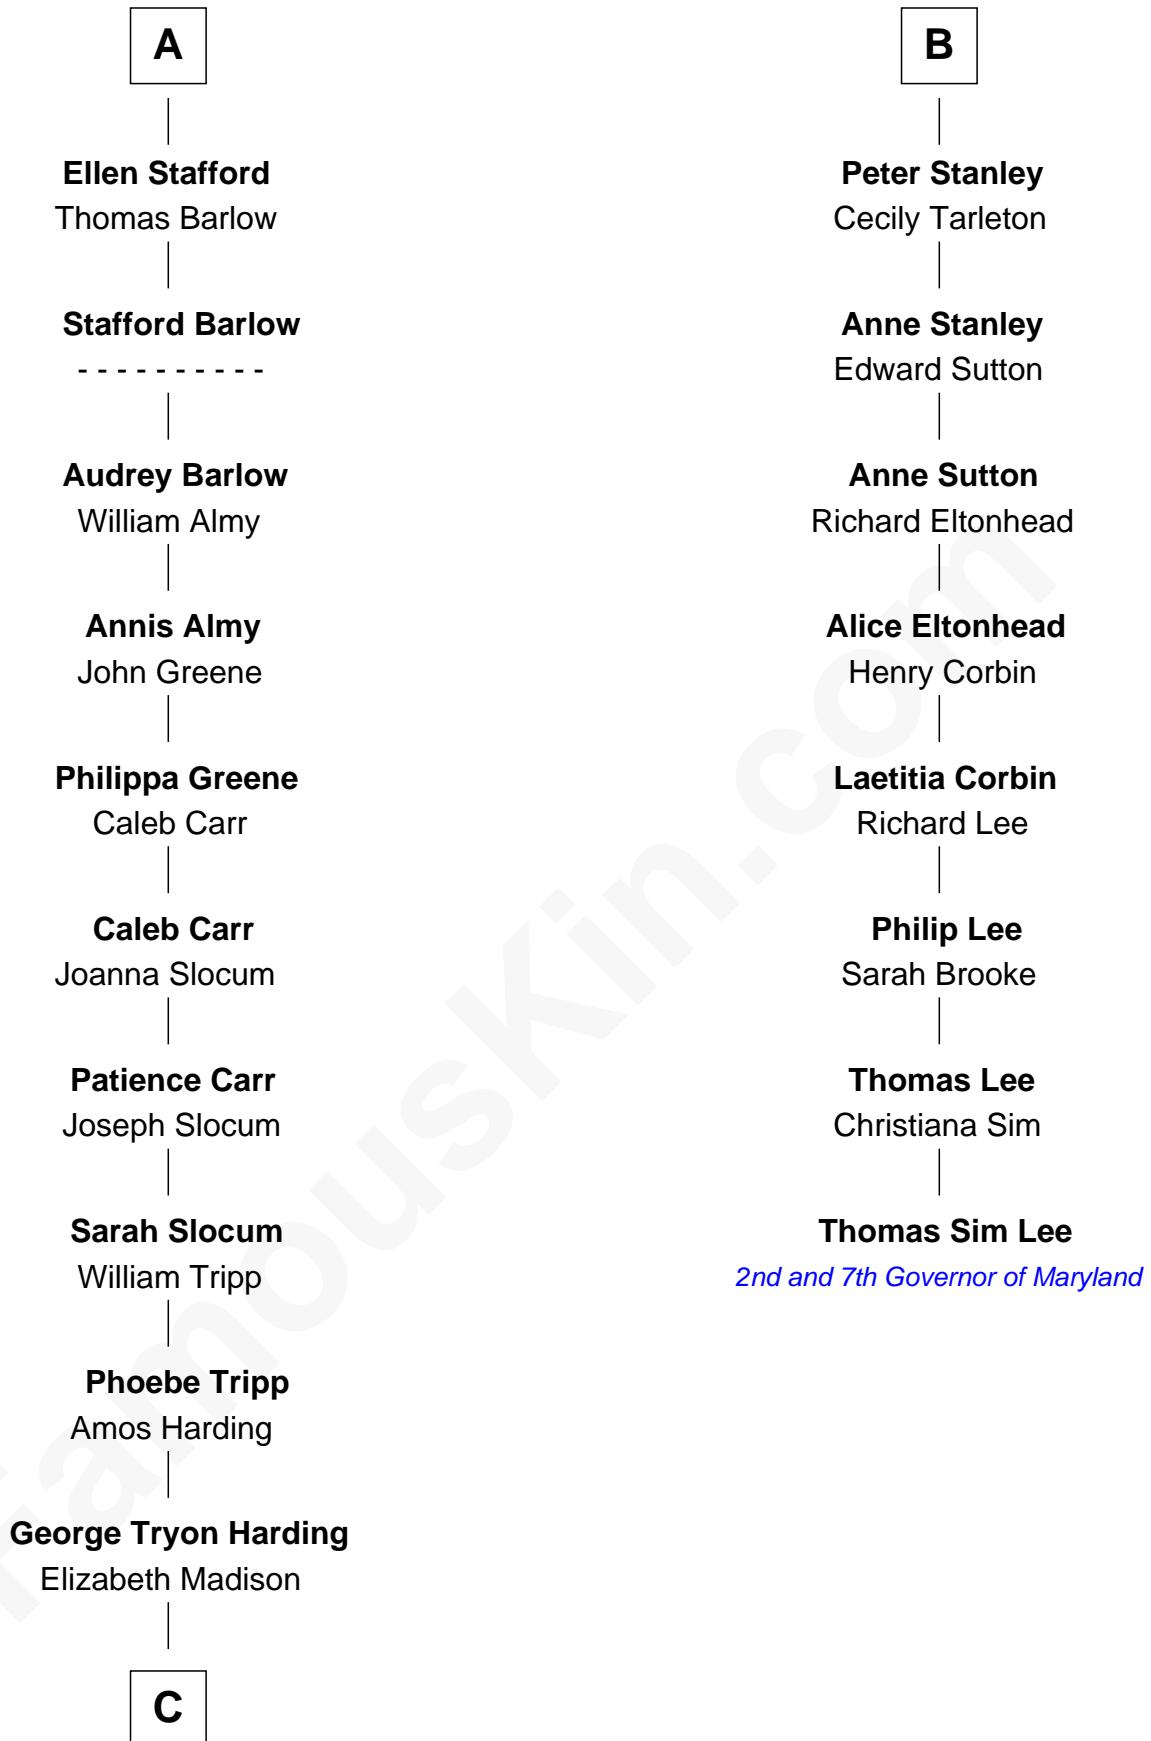

# FamousKin.com Relationship Chart of

**Warren G. Harding**

*29th U.S. President*

14th cousin 5 times removed of

**Thomas Sim Lee**

*2nd and 7th Governor of Maryland*

**C**

—  
**Charles Alexander Harding**

Mary Ann Crawford

—  
**Dr. George Tryon Harding**

Phoebe Elizabeth Dickerson

—  
**Warren G. Harding**

*29th U.S. President*

FamousKin.com