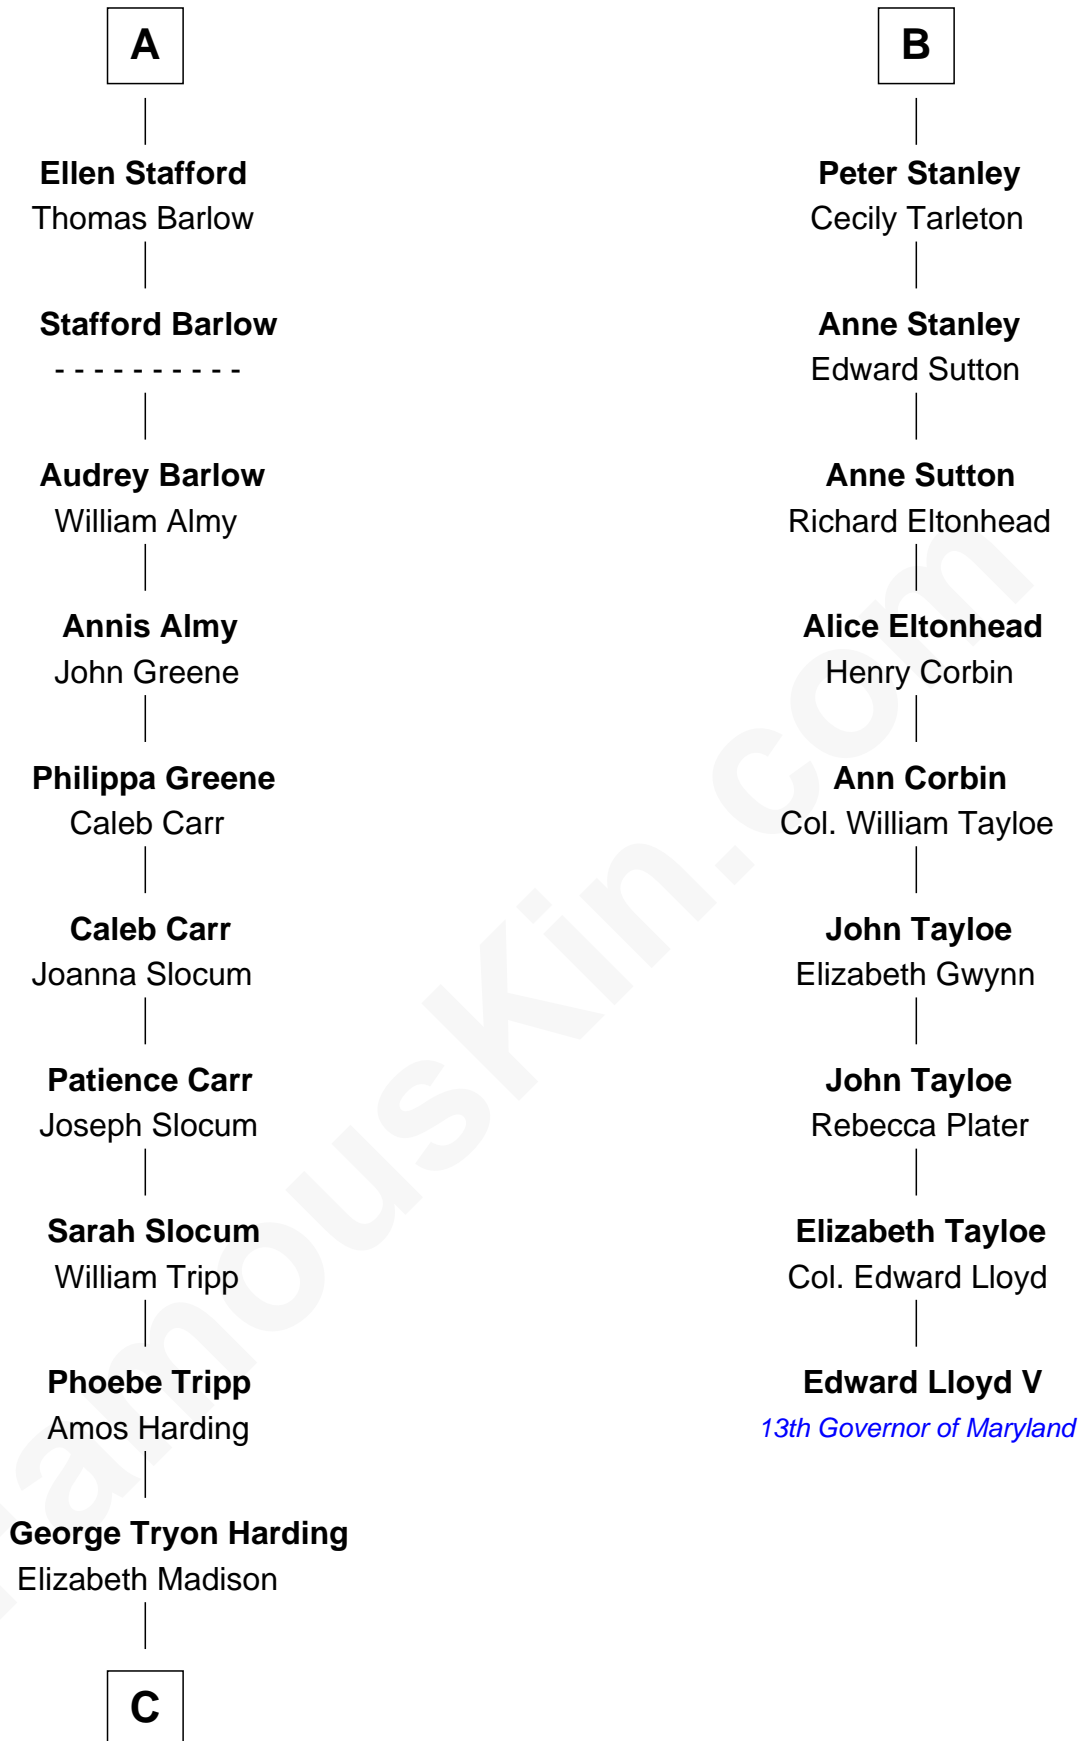

FamousKin.com Relationship Chart of

Warren G. Harding

29th U.S. President

15th cousin 4 times removed of

Edward Lloyd V

13th Governor of Maryland

C

Charles Alexander Harding

Mary Ann Crawford

Dr. George Tryon Harding

Phoebe Elizabeth Dickerson

Warren G. Harding

29th U.S. President

FamousKin.com