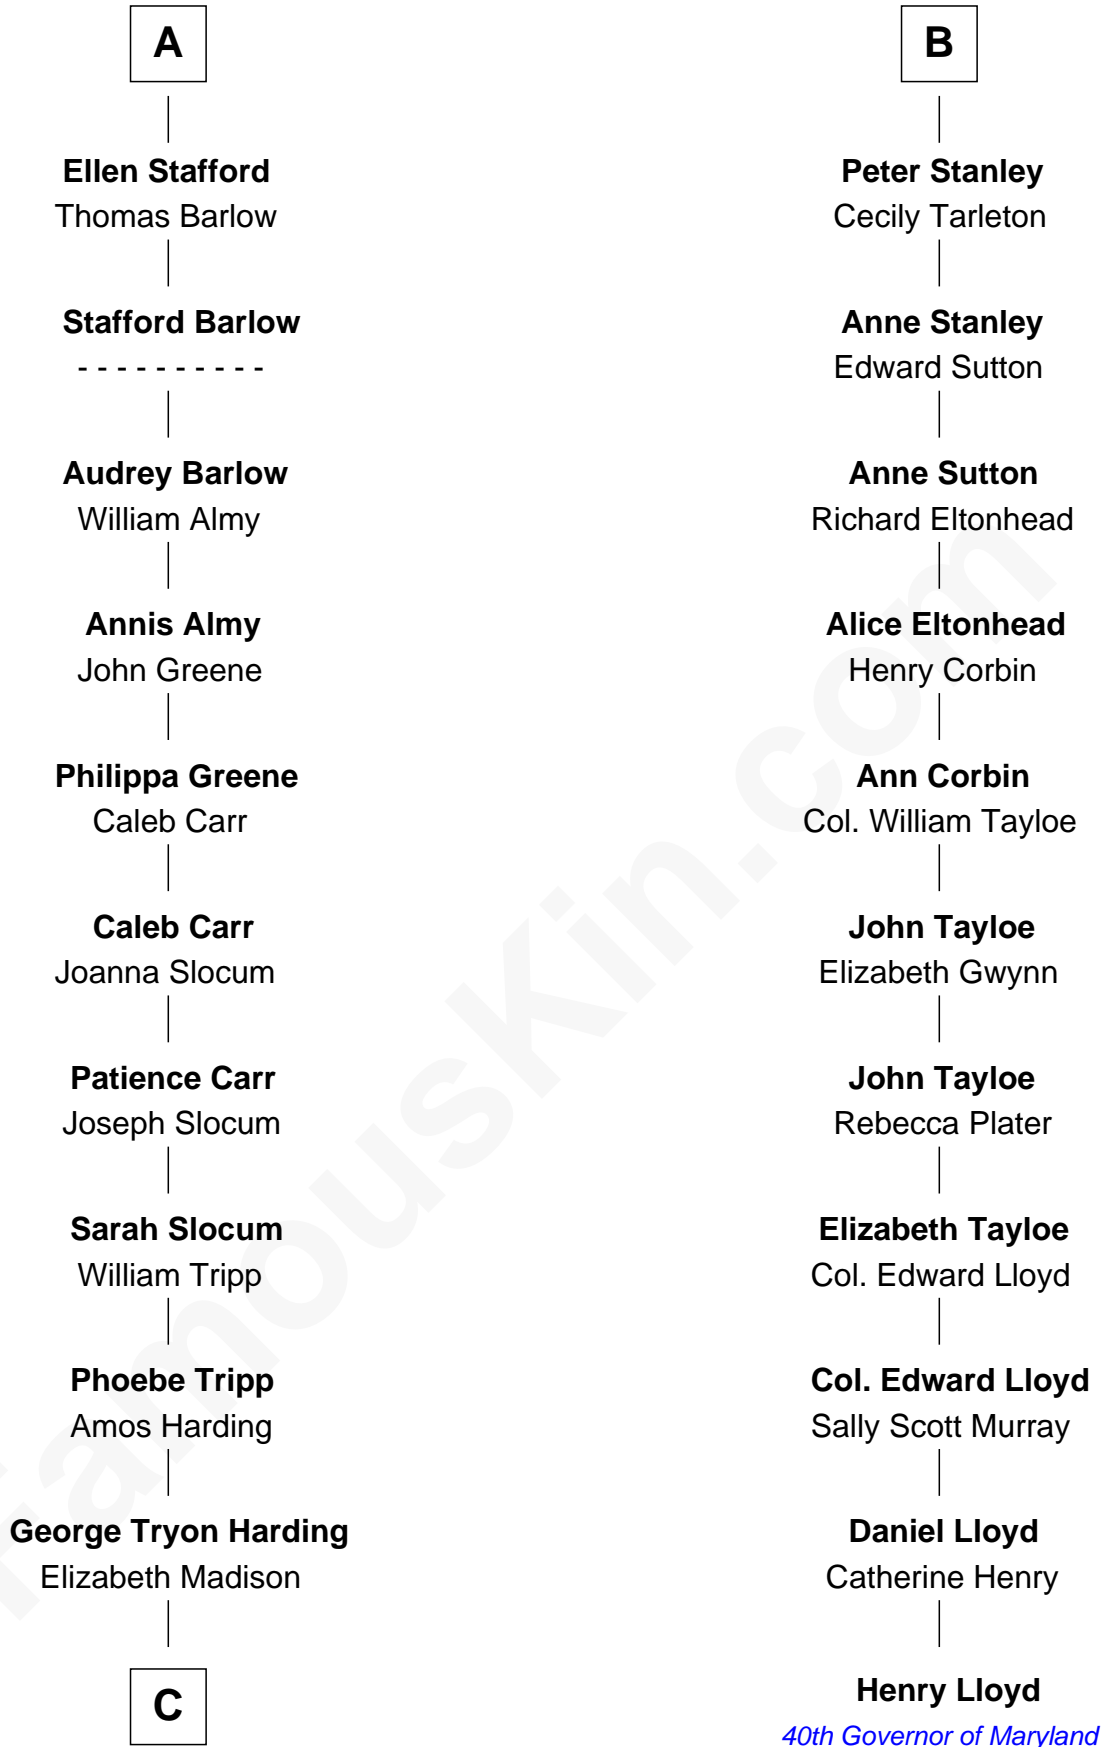

# FamousKin.com Relationship Chart of

**Warren G. Harding**

*29th U.S. President*

17th cousin 2 times removed of

**Henry Lloyd**

*40th Governor of Maryland*

**C**

—  
**Charles Alexander Harding**

Mary Ann Crawford

—  
**Dr. George Tryon Harding**

Phoebe Elizabeth Dickerson

—  
**Warren G. Harding**

*29th U.S. President*

FamousKin.com