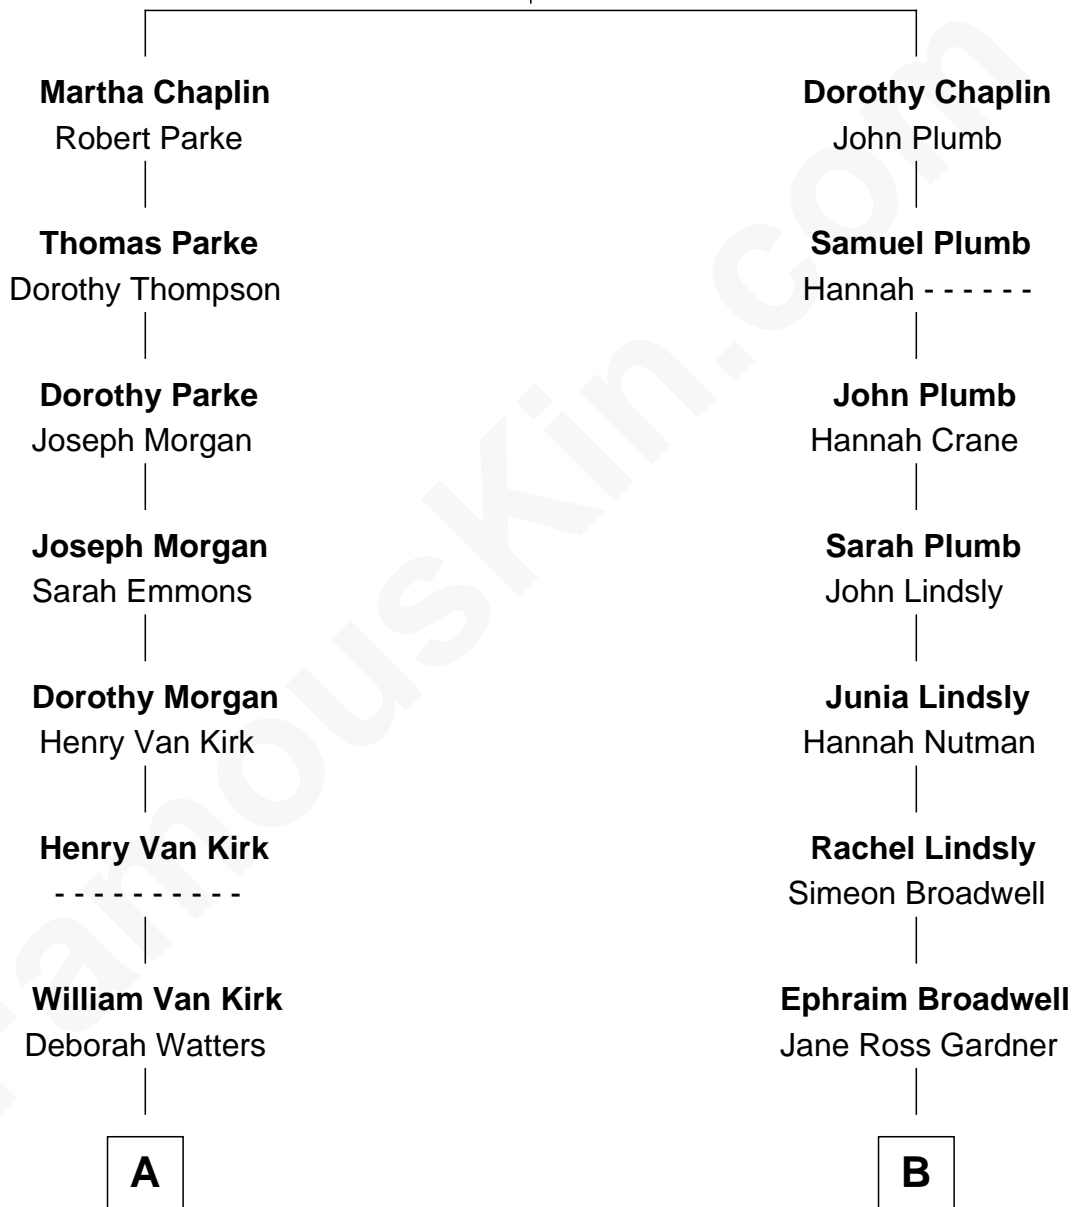

FamousKin.com Relationship Chart of

Warren G. Harding

29th U.S. President

9th cousin 1 time removed of

Thomas J. Watson, Jr.

President and CEO of I.B.M.

William Chaplin
Agnes Holborough

A

Charity Malvina Van Kirk
Isaac Haines Dickerson

Phoebe Elizabeth Dickerson
Dr. George Tryon Harding

Warren G. Harding
29th U.S. President

B

John Broadwell
Margaretta Embree

Mary Jeannette Broadwell
Arthur Melville Kittredge