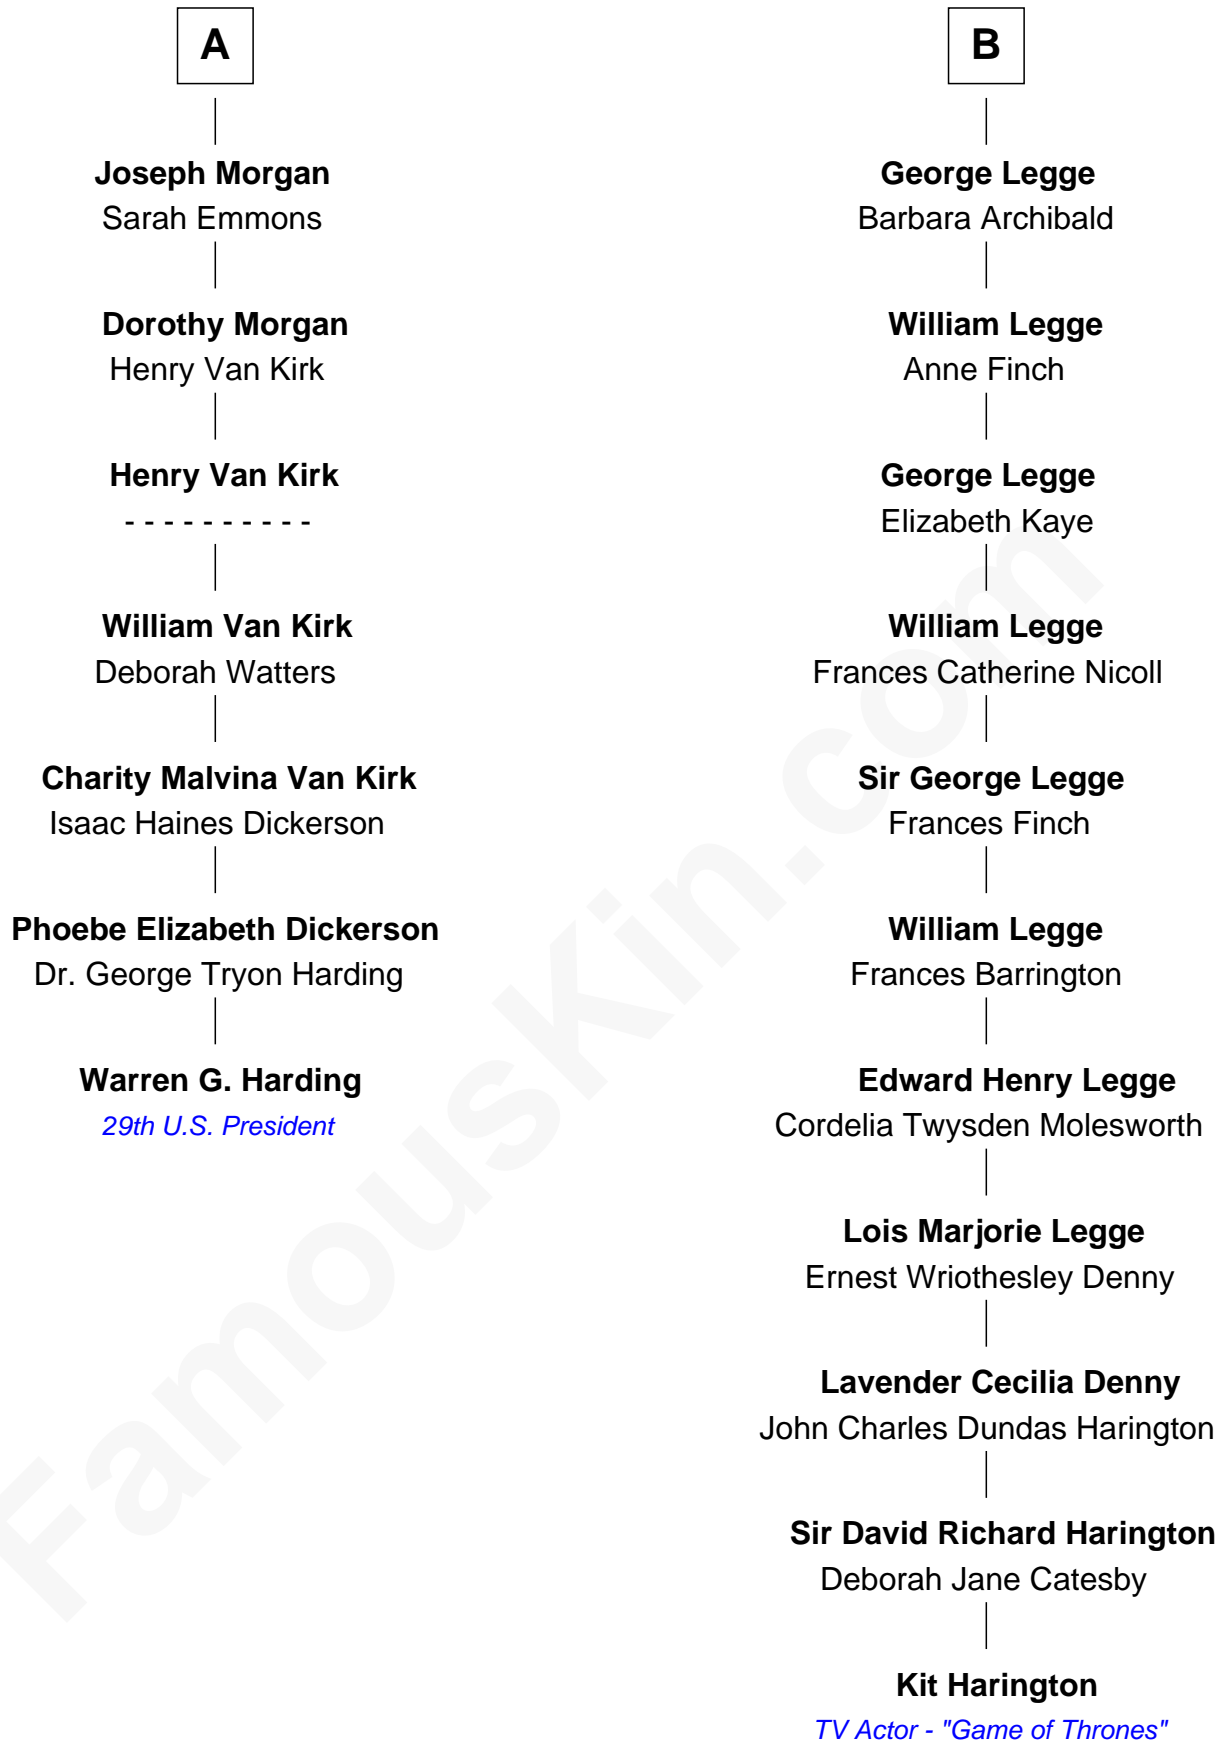

# FamousKin.com Relationship Chart of

**Warren G. Harding**

*29th U.S. President*

13th cousin 4 times removed of

**Kit Harington**

*TV Actor - "Game of Thrones"*

**Richard Coles**

Kit Harington photo by [Gage Skidmore](#) [\(CC BY-SA 2.0\)](#)