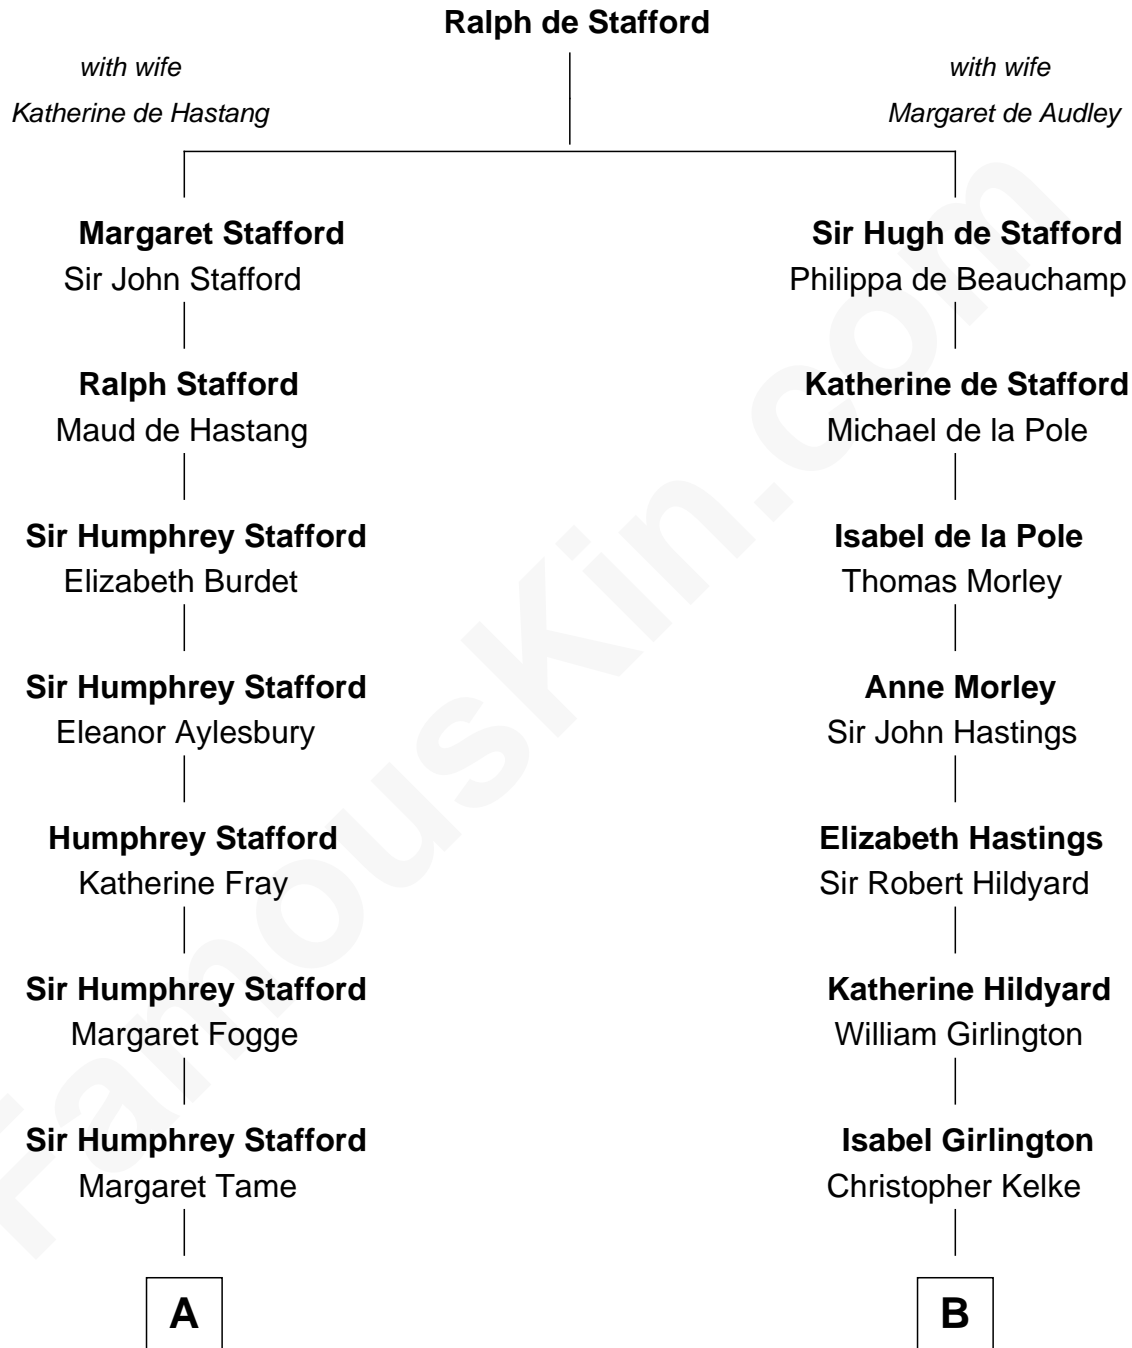

FamousKin.com Relationship Chart of

Warren G. Harding

29th U.S. President

19th cousin of

Harper Lee

Author of To Kill a Mockingbird

C

Charles Alexander Harding

Mary Ann Crawford

Dr. George Tryon Harding

Phoebe Elizabeth Dickerson

Warren G. Harding

29th U.S. President

D

James Cunningham Finch

Ellen Rivers Williams