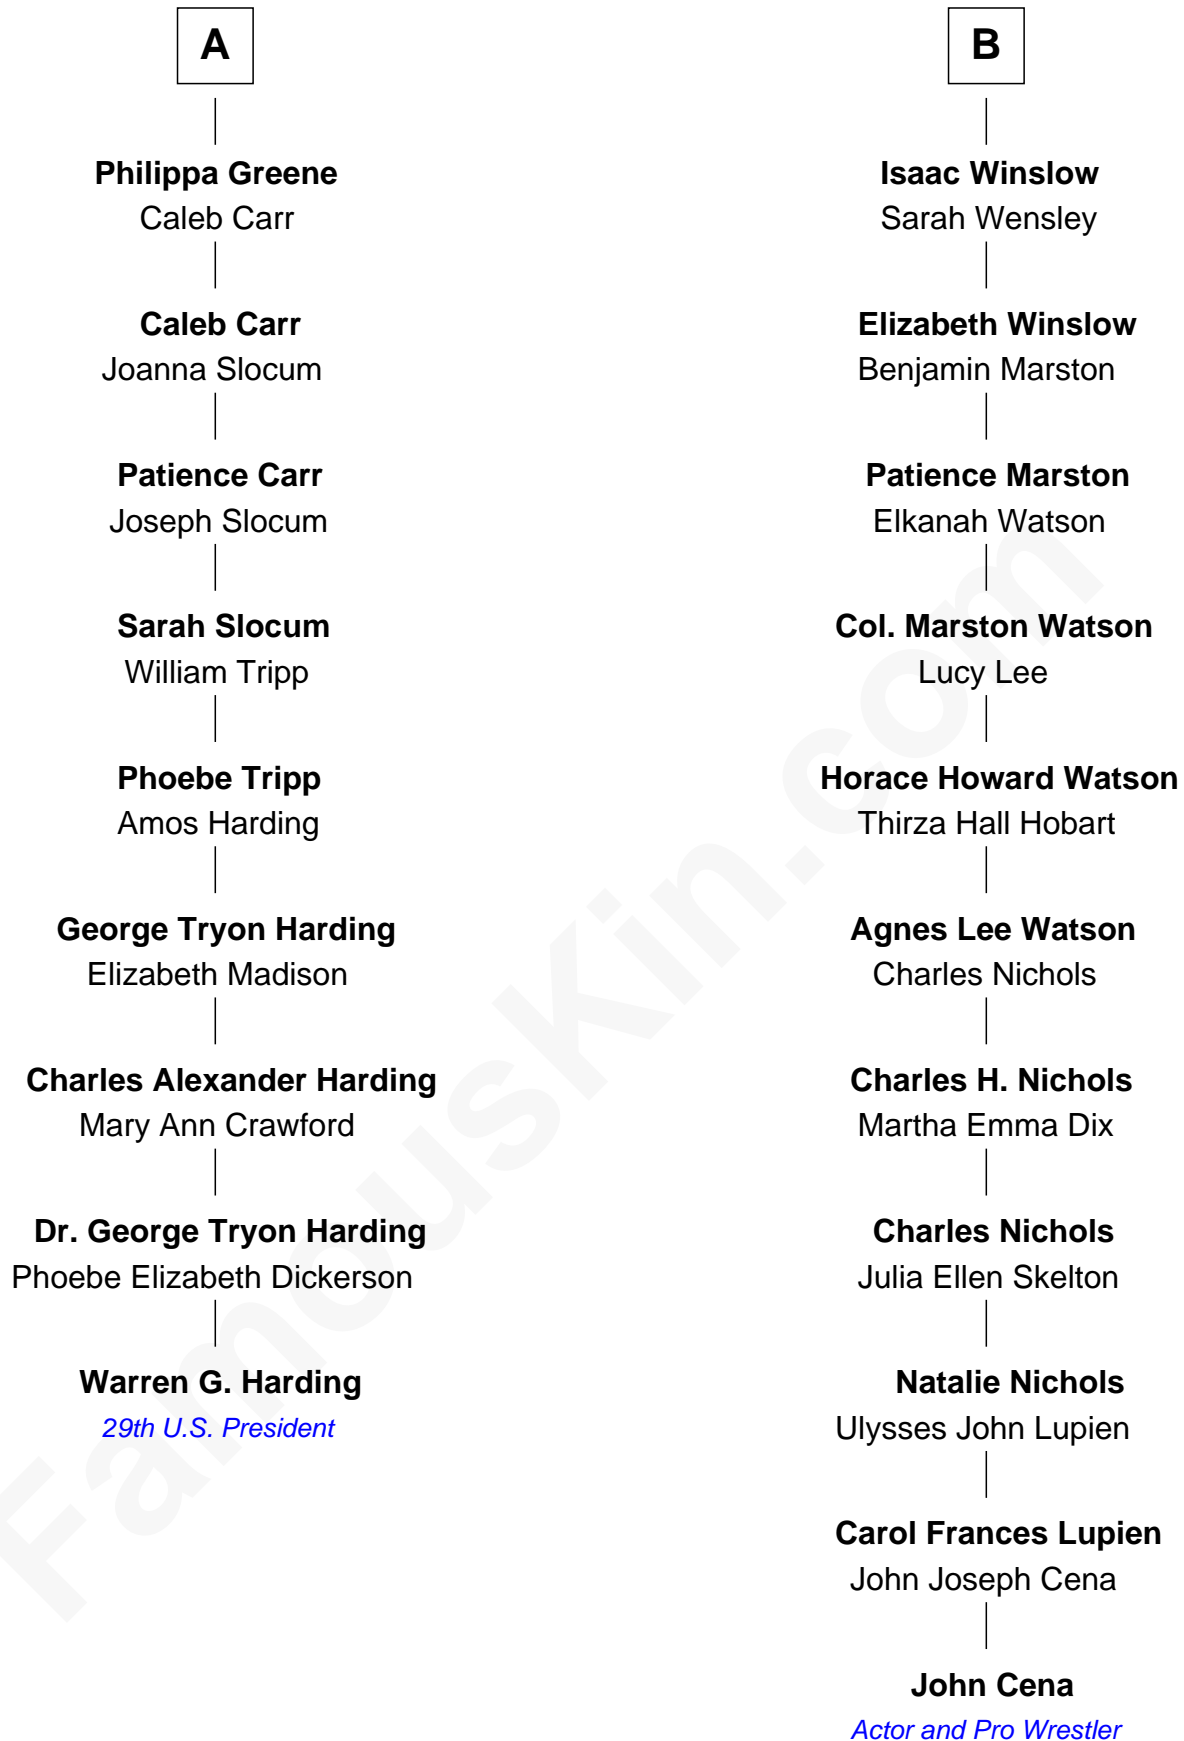

**FamousKin.com**  
**Relationship Chart of**  
**Warren G. Harding**  
*29th U.S. President*

**15th cousin 2 times removed of**  
**John Cena**  
*Movie Actor and WWE Pro Wrestler*

John Cena photo by [Edward Joseph Hersom II](#)