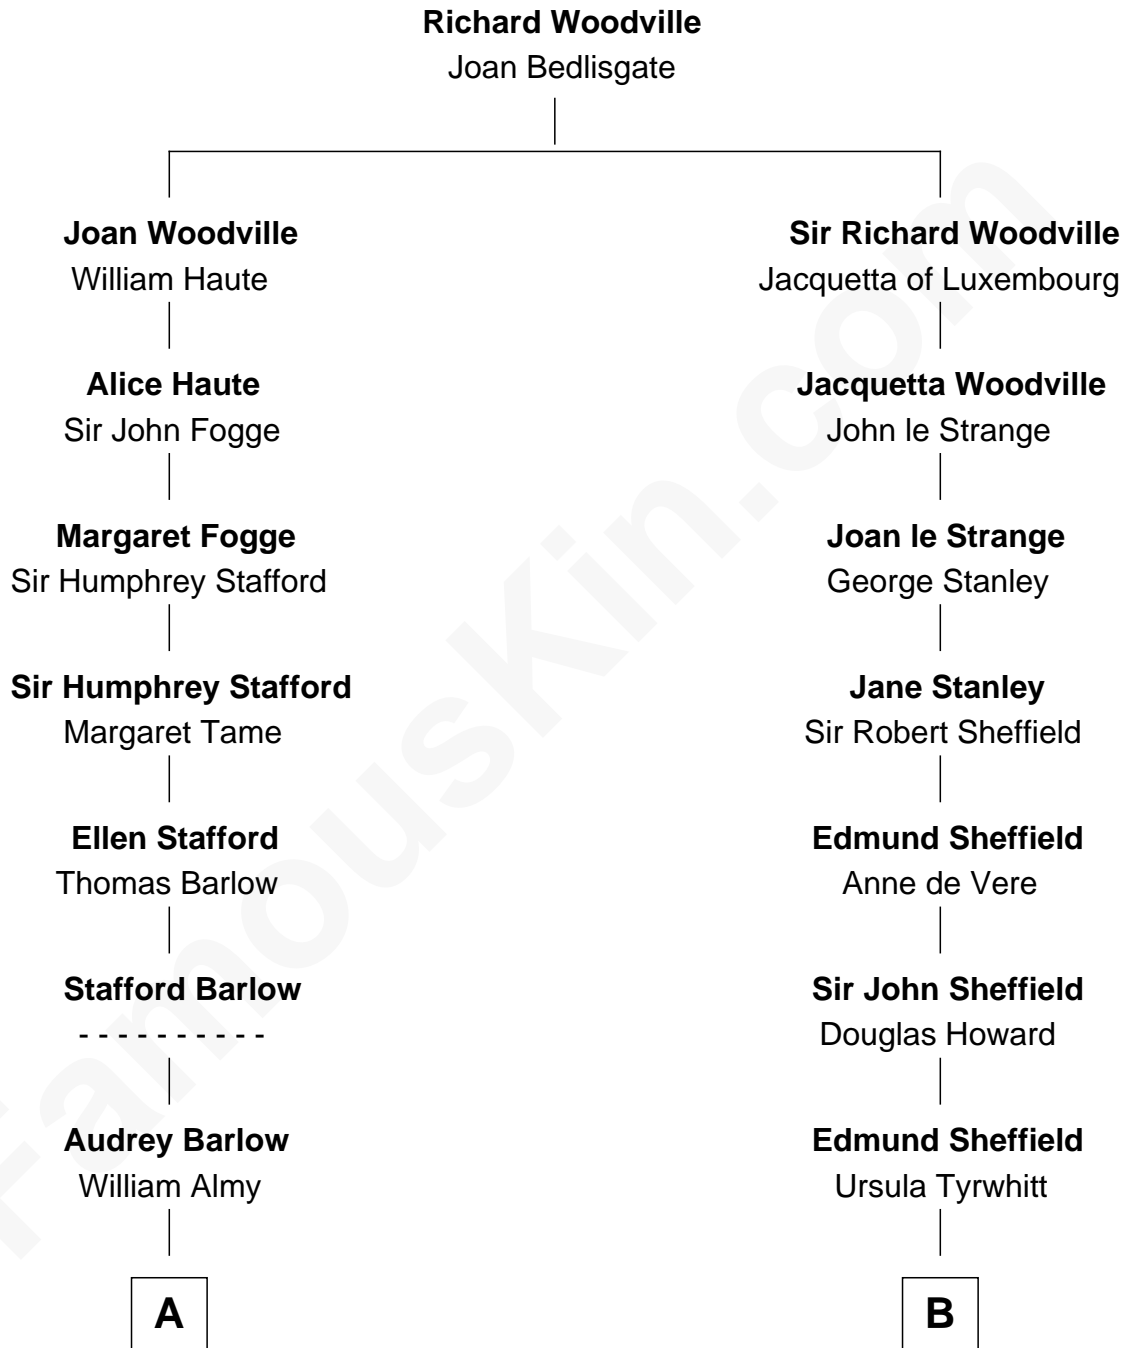

FamousKin.com
Relationship Chart of
Warren G. Harding
29th U.S. President

16th cousin 2 times removed of
Cara Delevingne
Fashion Model and Movie Actress

C

Pandora Anne Stevens
Charles Hamar Delevingne

Cara Delevingne
Model and Actress

FamousKin.com