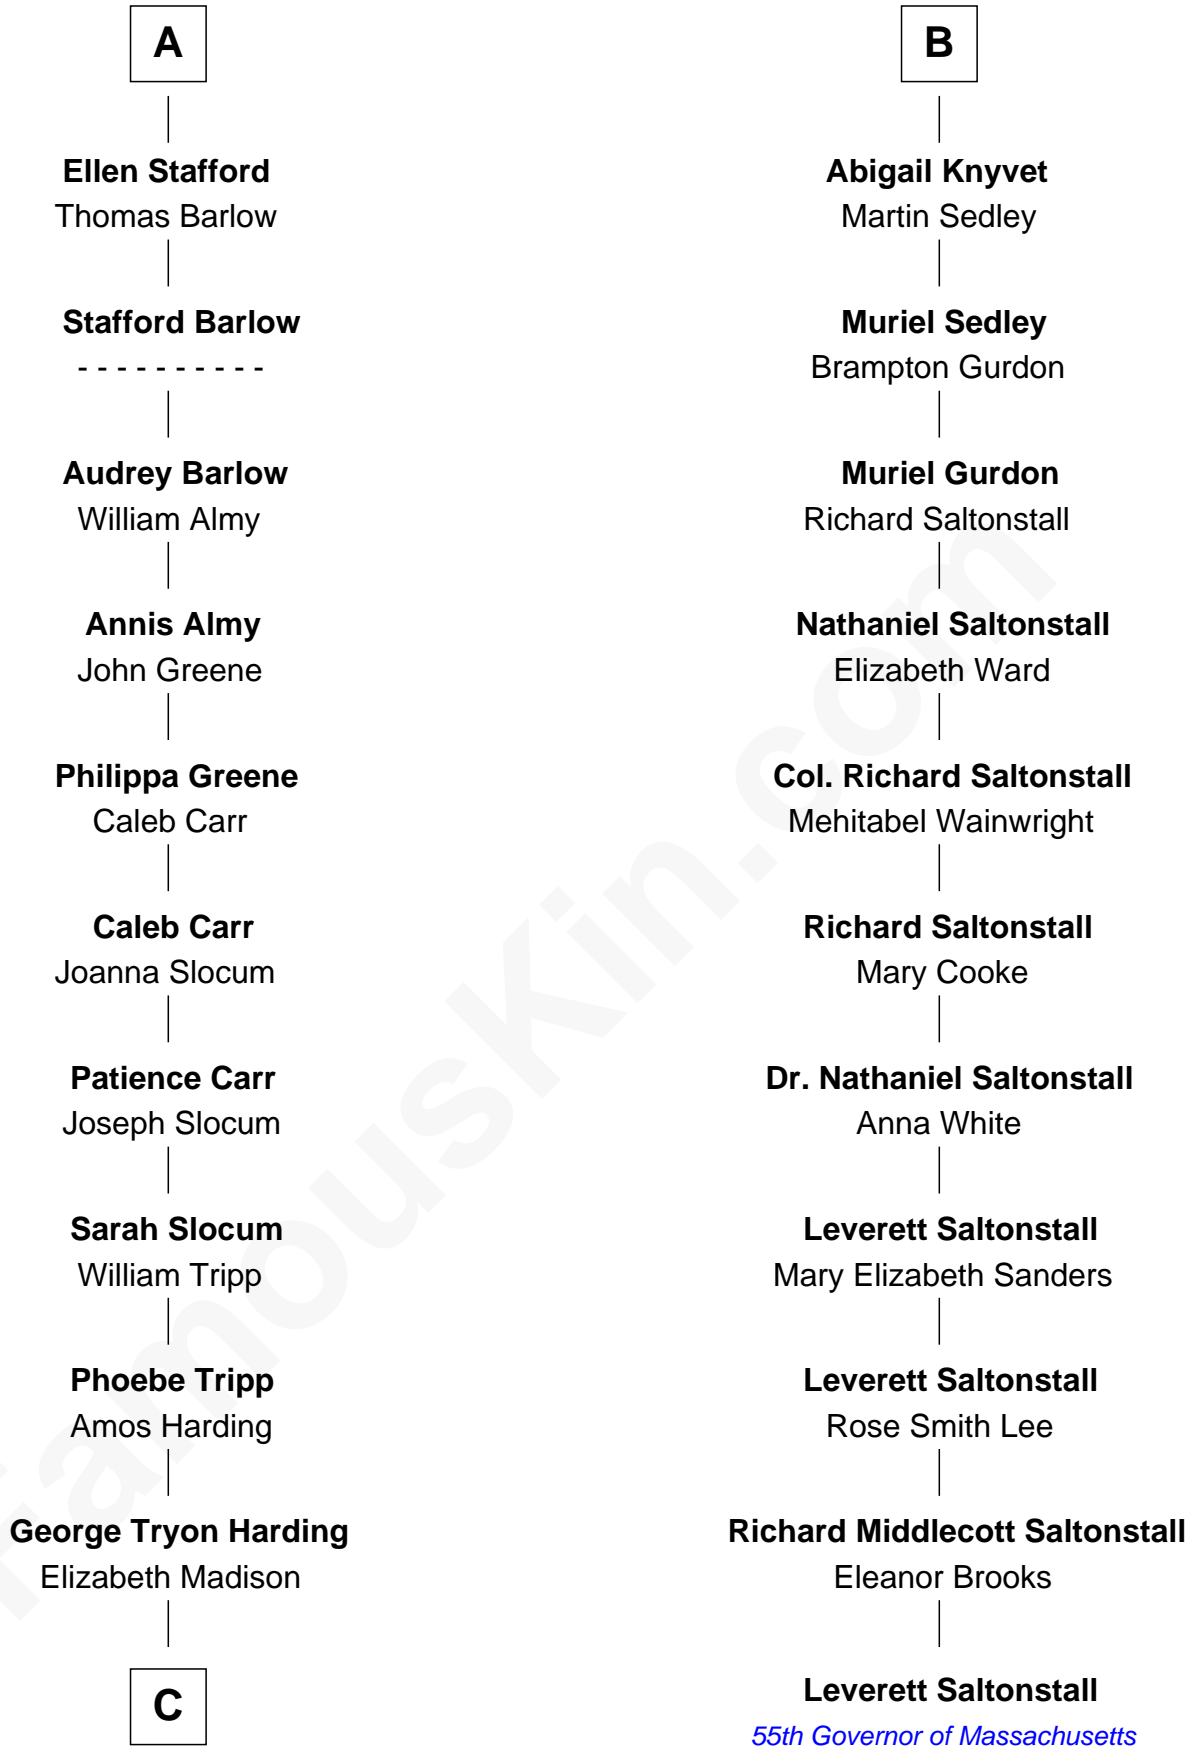

**FamousKin.com**  
**Relationship Chart of**  
**Warren G. Harding**  
*29th U.S. President*

**17th cousin 2 times removed of**  
**Leverett Saltonstall**  
*55th Governor of Massachusetts*

C

Charles Alexander Harding

Mary Ann Crawford

Dr. George Tryon Harding

Phoebe Elizabeth Dickerson

Warren G. Harding

*29th U.S. President*

FamousKin.com