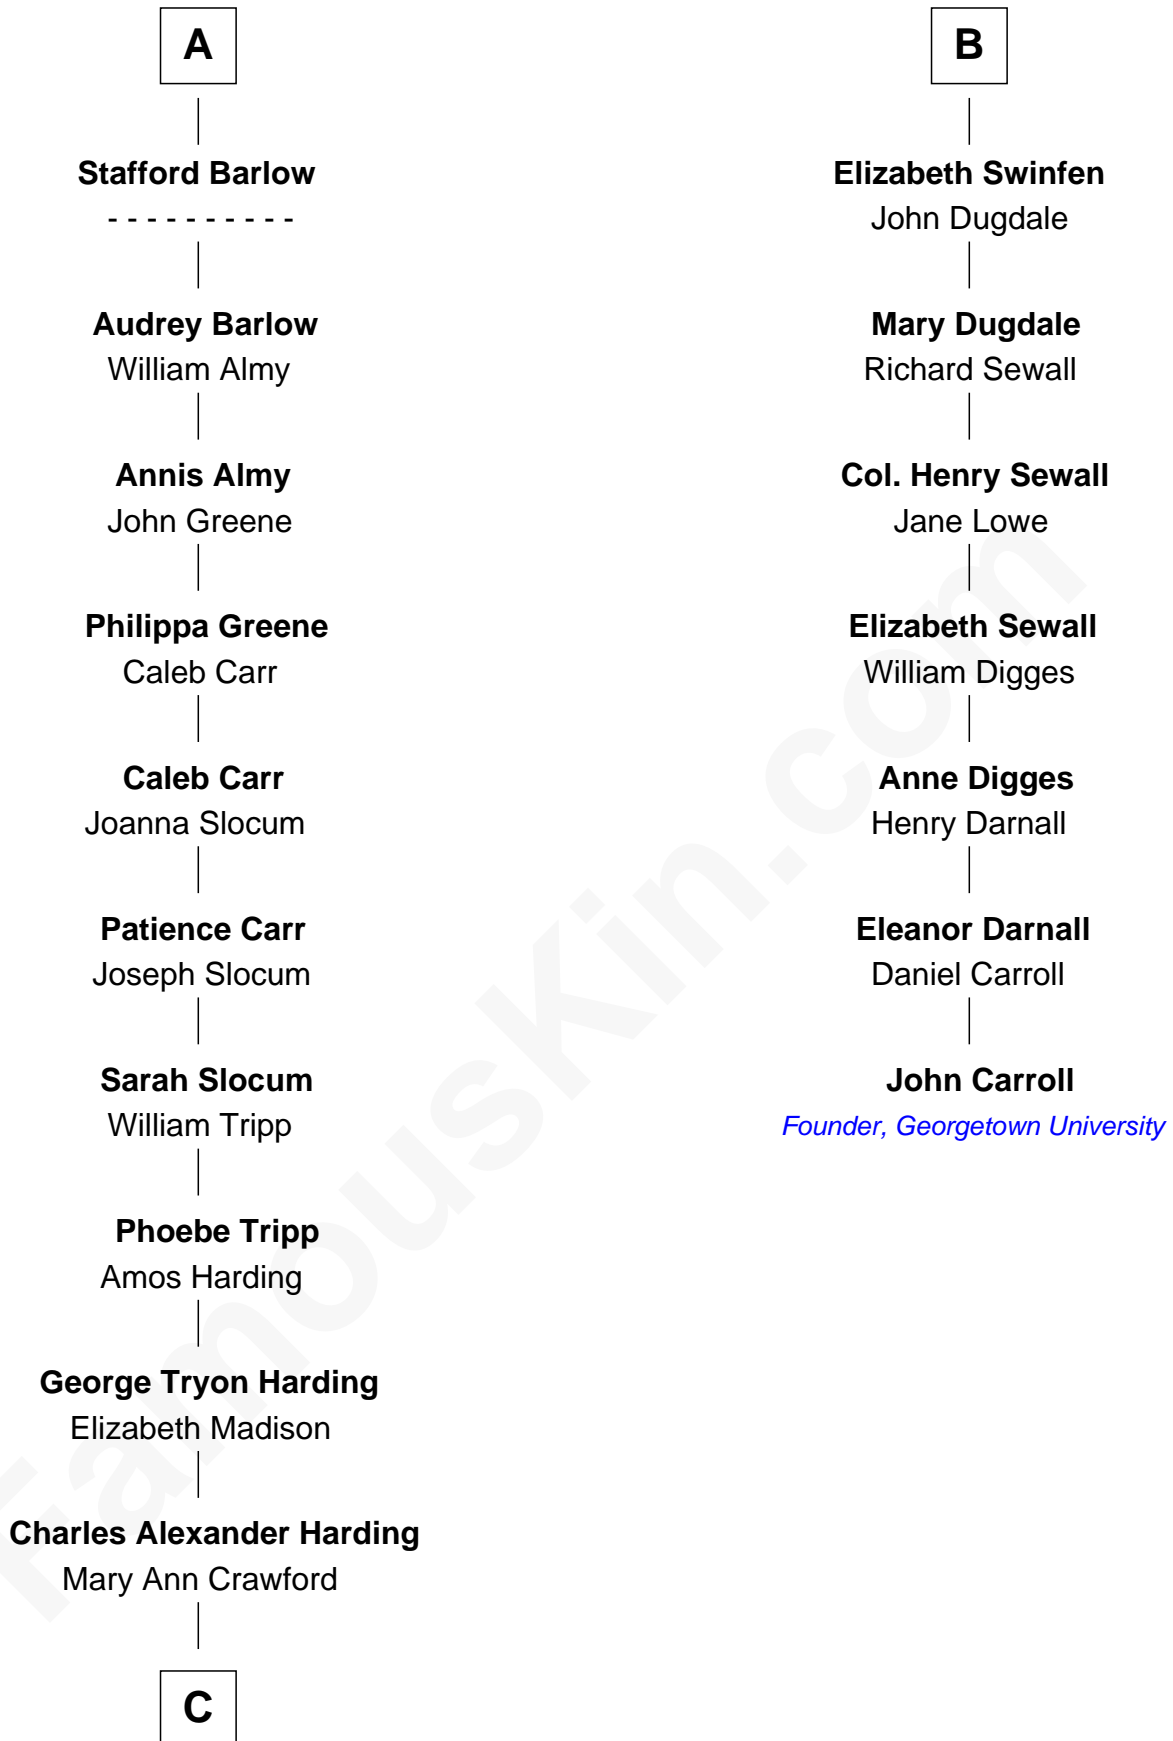

**FamousKin.com**  
**Relationship Chart of**  
**Warren G. Harding**  
*29th U.S. President*

**13th cousin 5 times removed of**  
**John Carroll**  
*Founder of Georgetown University*

**C**

—  
**Dr. George Tryon Harding**  
Phoebe Elizabeth Dickerson

—  
**Warren G. Harding**  
*29th U.S. President*

FamousKin.com