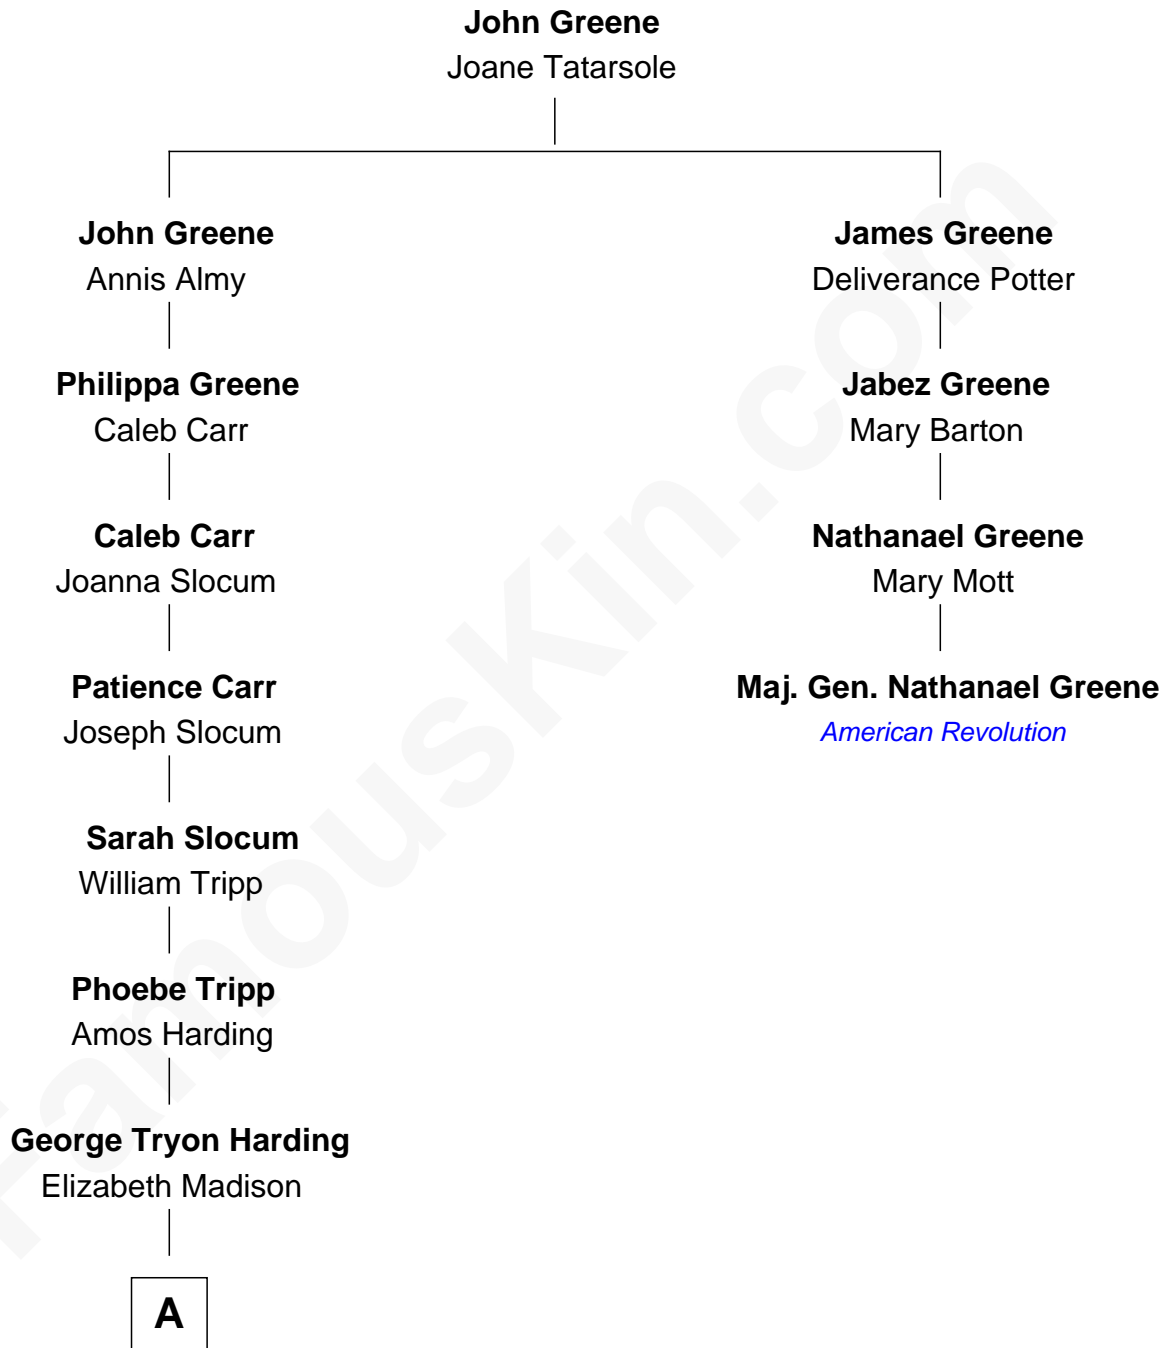

# FamousKin.com Relationship Chart of

**Warren G. Harding**

*29th U.S. President*

3rd cousin 6 times removed of

**Maj. Gen. Nathanael Greene**

*American Revolution*

A

Charles Alexander Harding

Mary Ann Crawford

Dr. George Tryon Harding

Phoebe Elizabeth Dickerson

Warren G. Harding

*29th U.S. President*

FamousKin.com