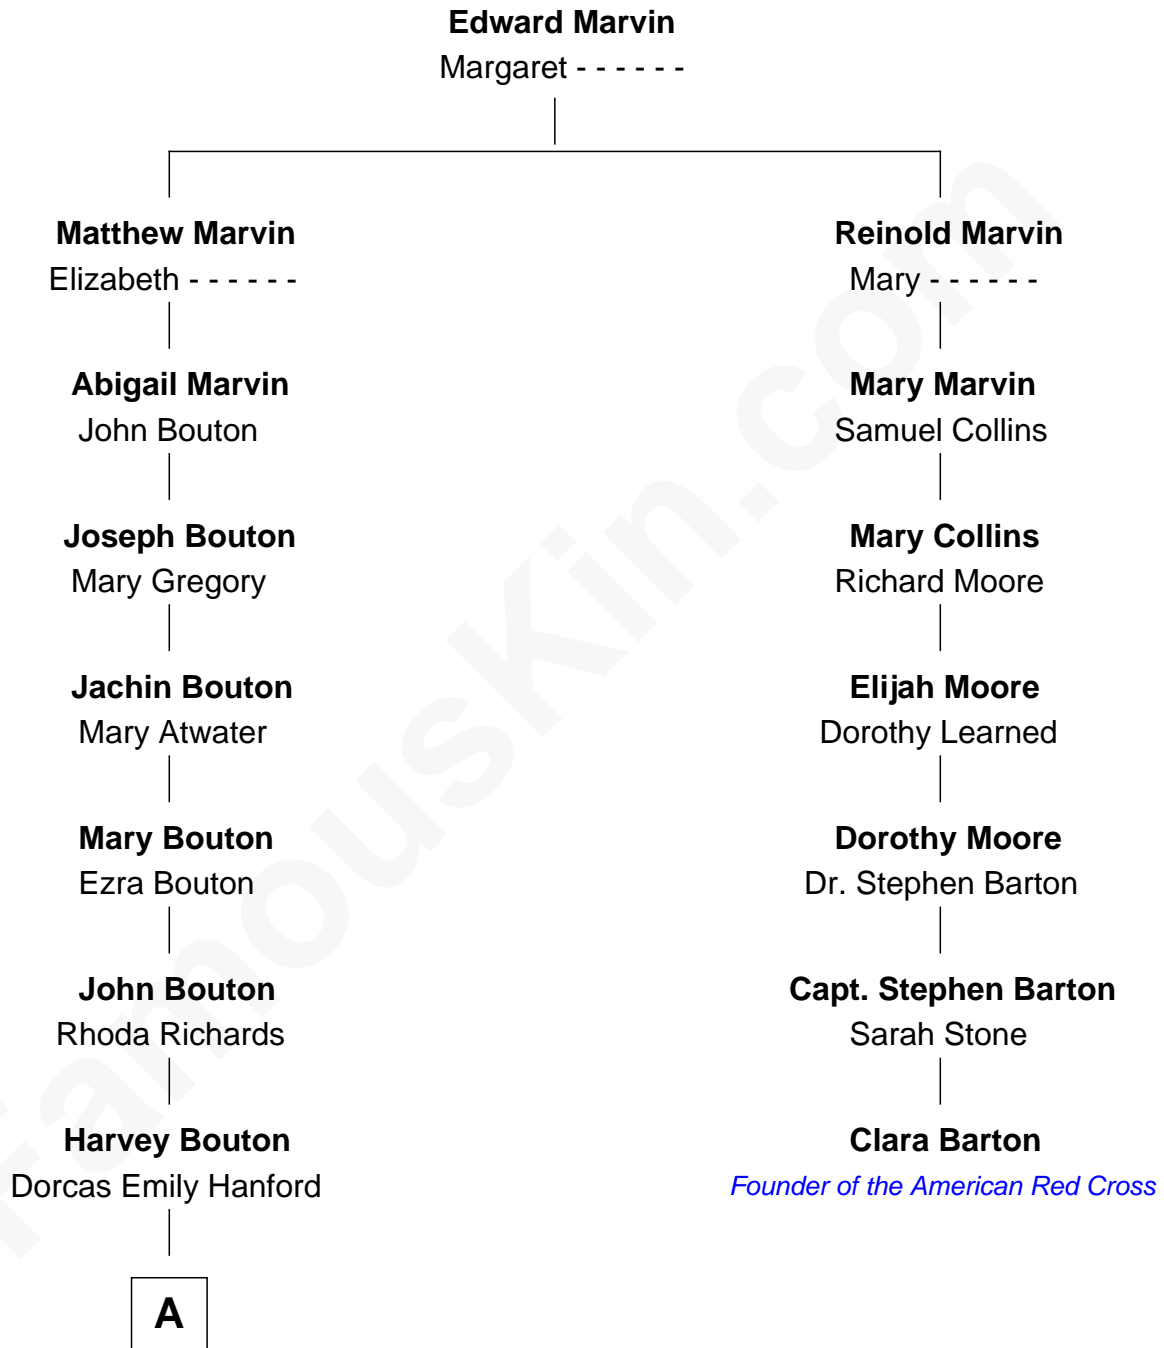

FamousKin.com

Relationship Chart of Florence (Kling) Harding

First Lady of President Warren G. Harding

6th cousin 2 times removed of

Clara Barton

Founder of the American Red Cross

A

—
Louisa Emily Bouton