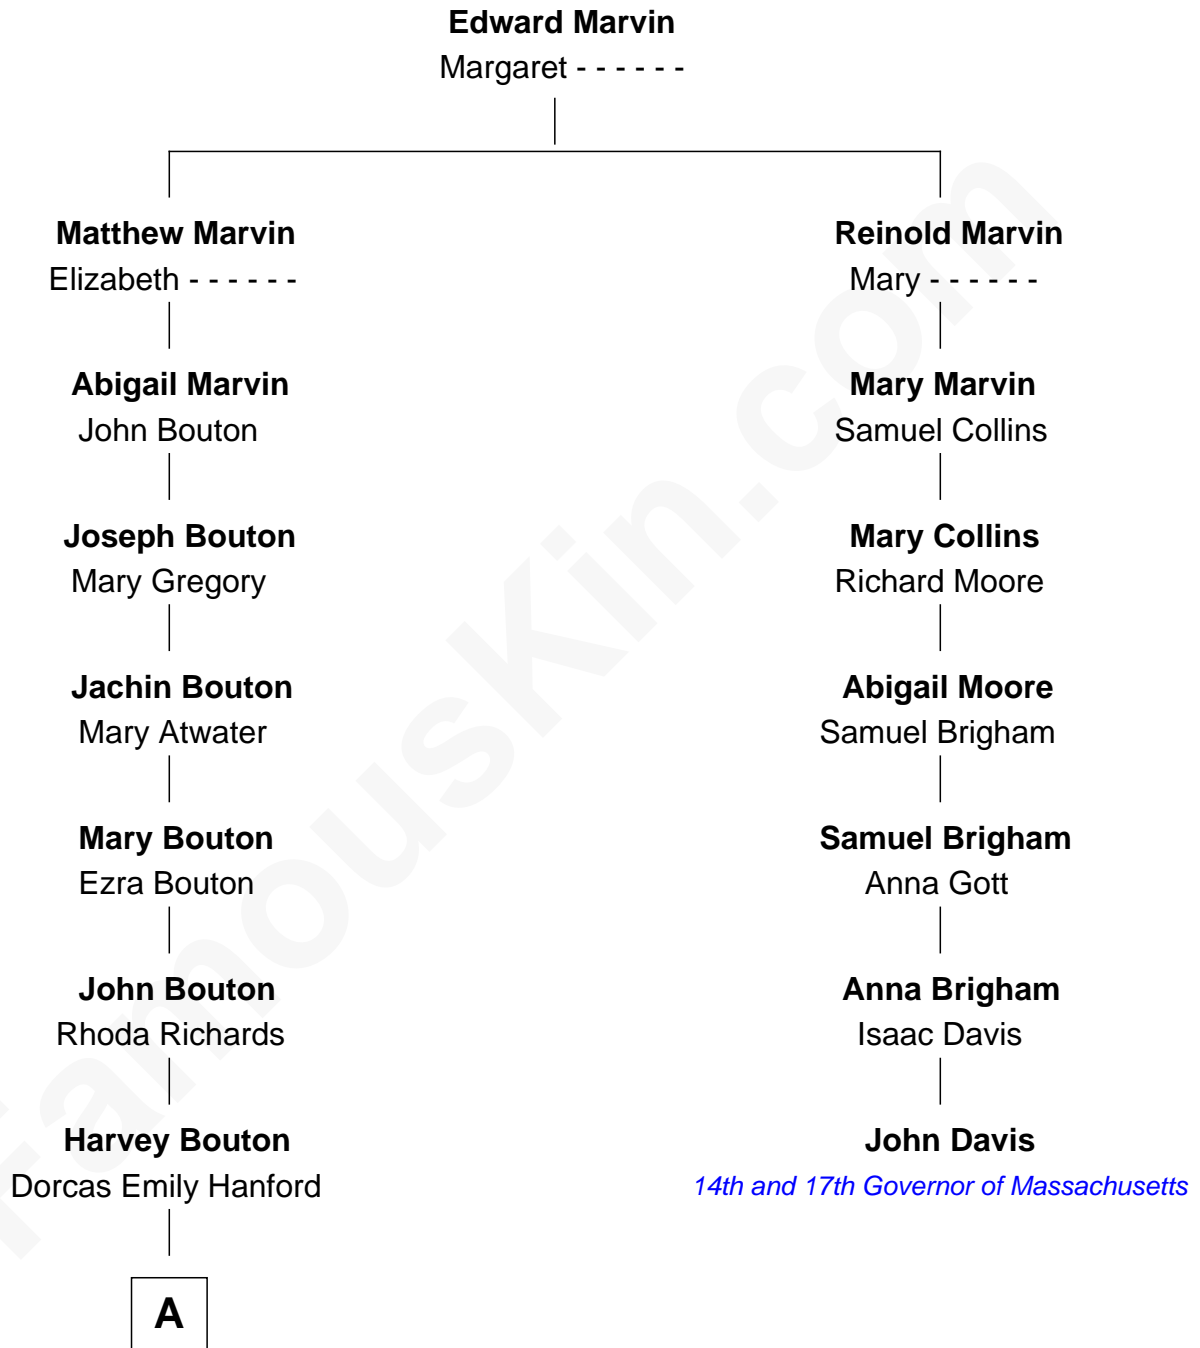

FamousKin.com

Relationship Chart of Florence (Kling) Harding

First Lady of President Warren G. Harding

6th cousin 2 times removed of

John Davis

14th and 17th Governor of Massachusetts

A

—
Louisa Emily Bouton