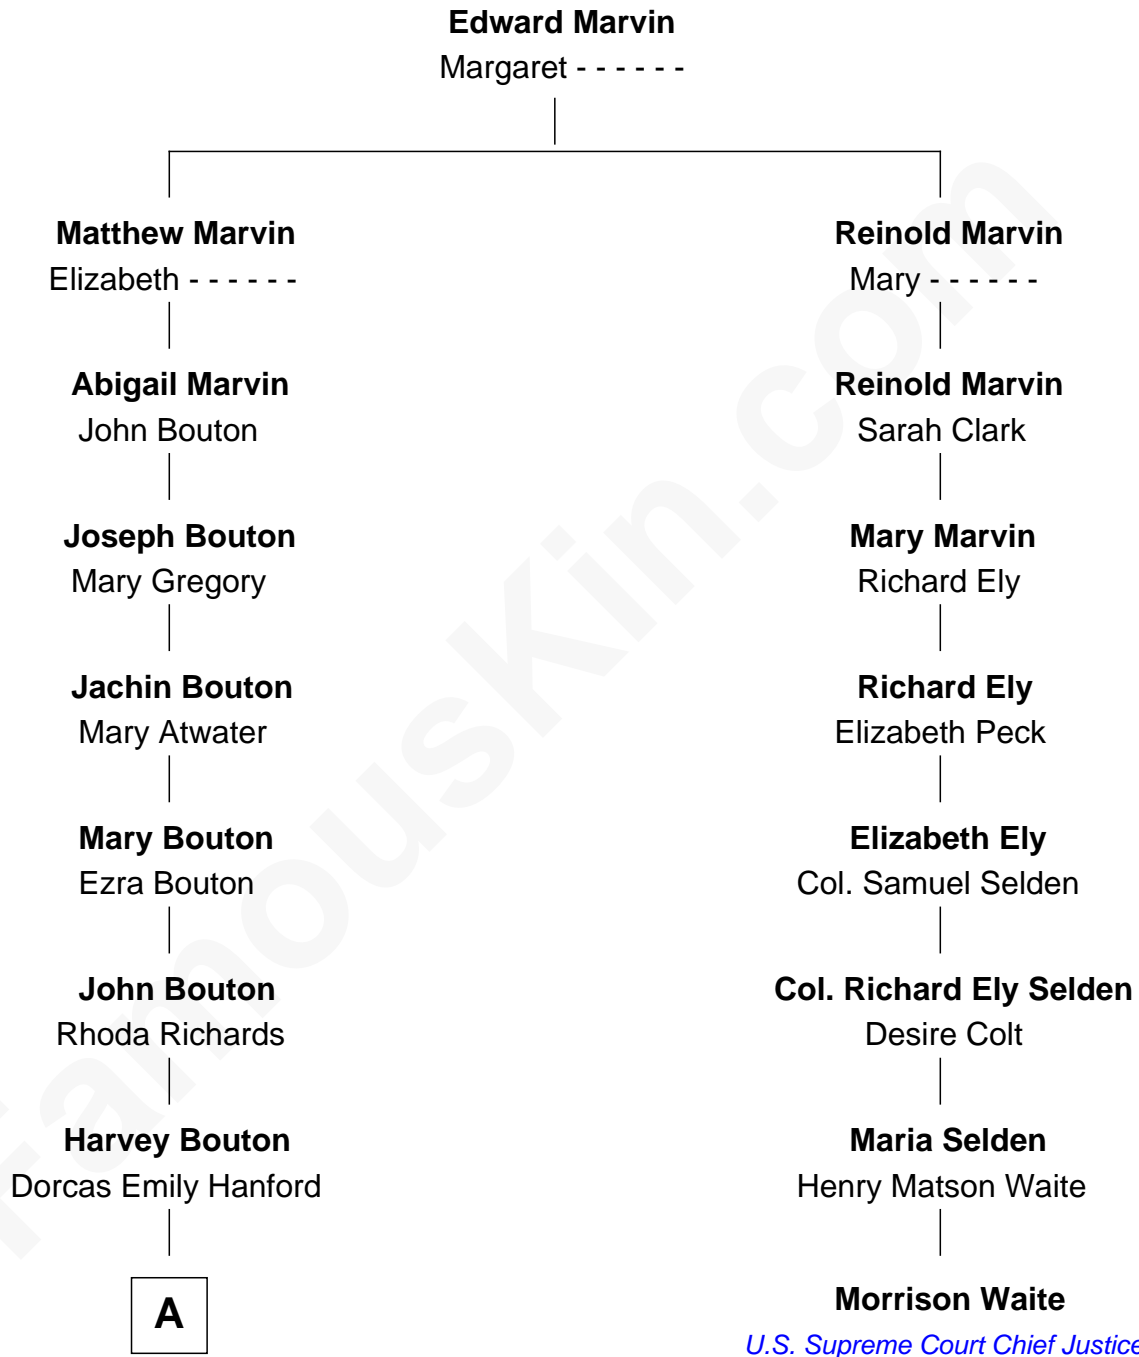

FamousKin.com

Relationship Chart of Florence (Kling) Harding

First Lady of President Warren G. Harding

7th cousin 1 time removed of

Morrison Waite

7th Chief Justice of the U.S. Supreme Court

A

—
Louisa Emily Bouton

Amos H. Kling

—
Florence (Kling) Harding

First Lady of Warren G. Harding

FamousKin.com