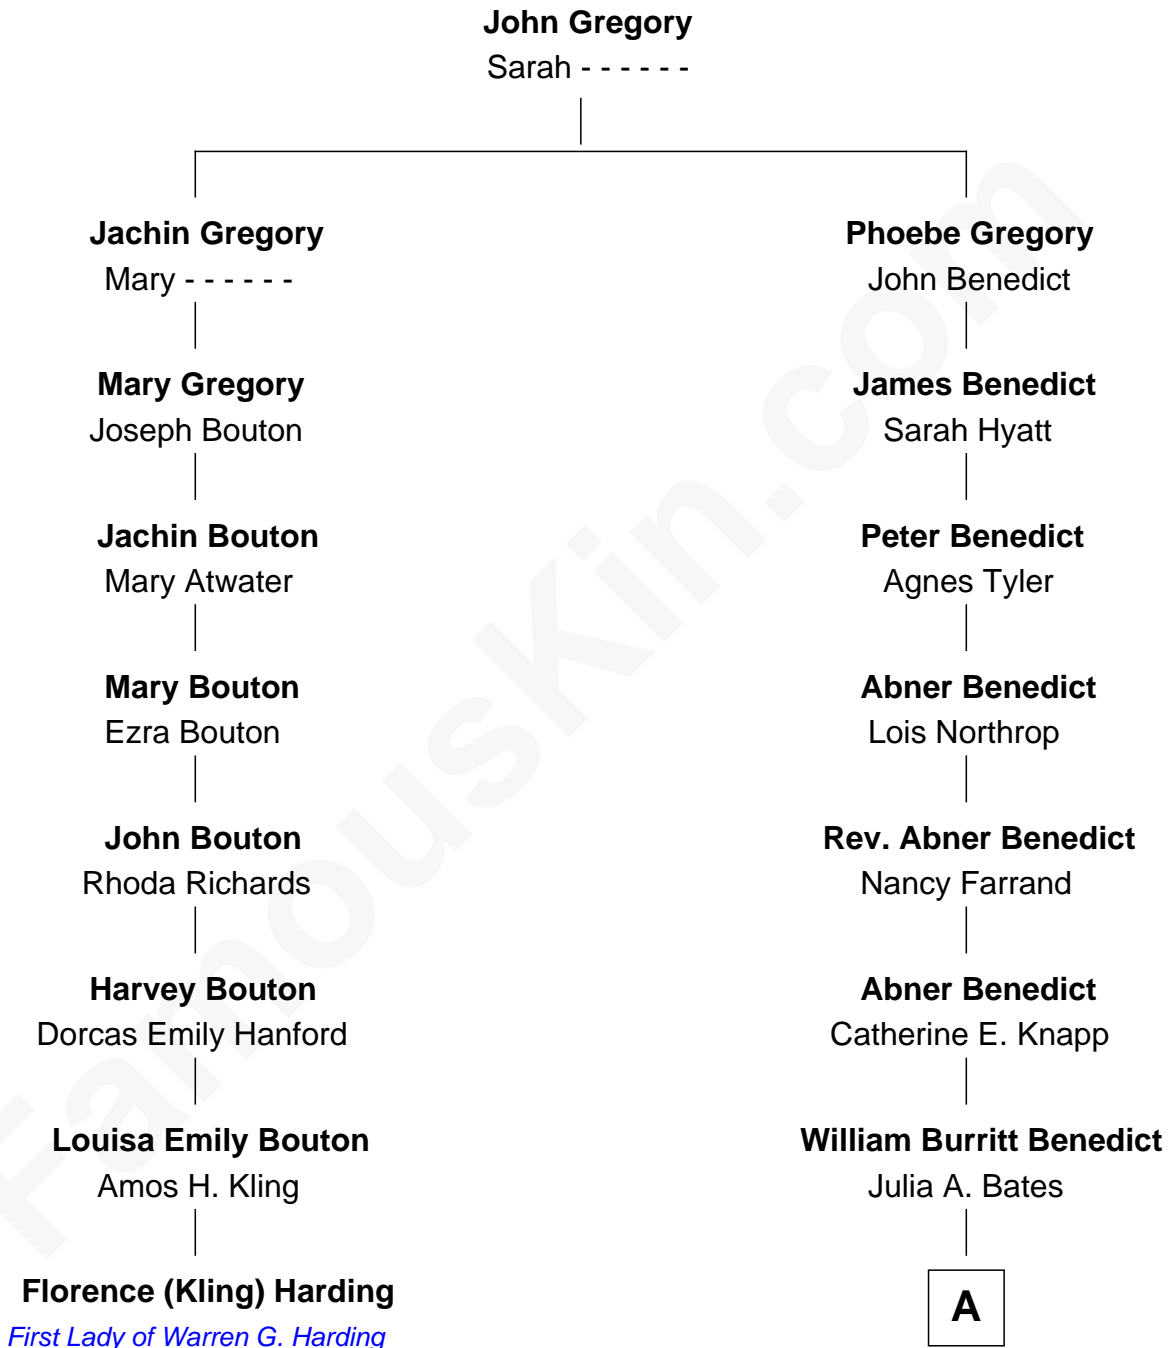

FamousKin.com

Relationship Chart of Florence (Kling) Harding

First Lady of President Warren G. Harding

7th cousin 3 times removed of

Michael Bennet

U.S. Senator from Colorado

A

—
Farrand Northrop Benedict

Helen Bulkley Bullard

—
Phoebe Benedict

Douglas Joseph Bennet

—
Douglas Joseph Bennet

Susanne Christine Klejman

—
Michael Bennet

U.S. Senator from Colorado