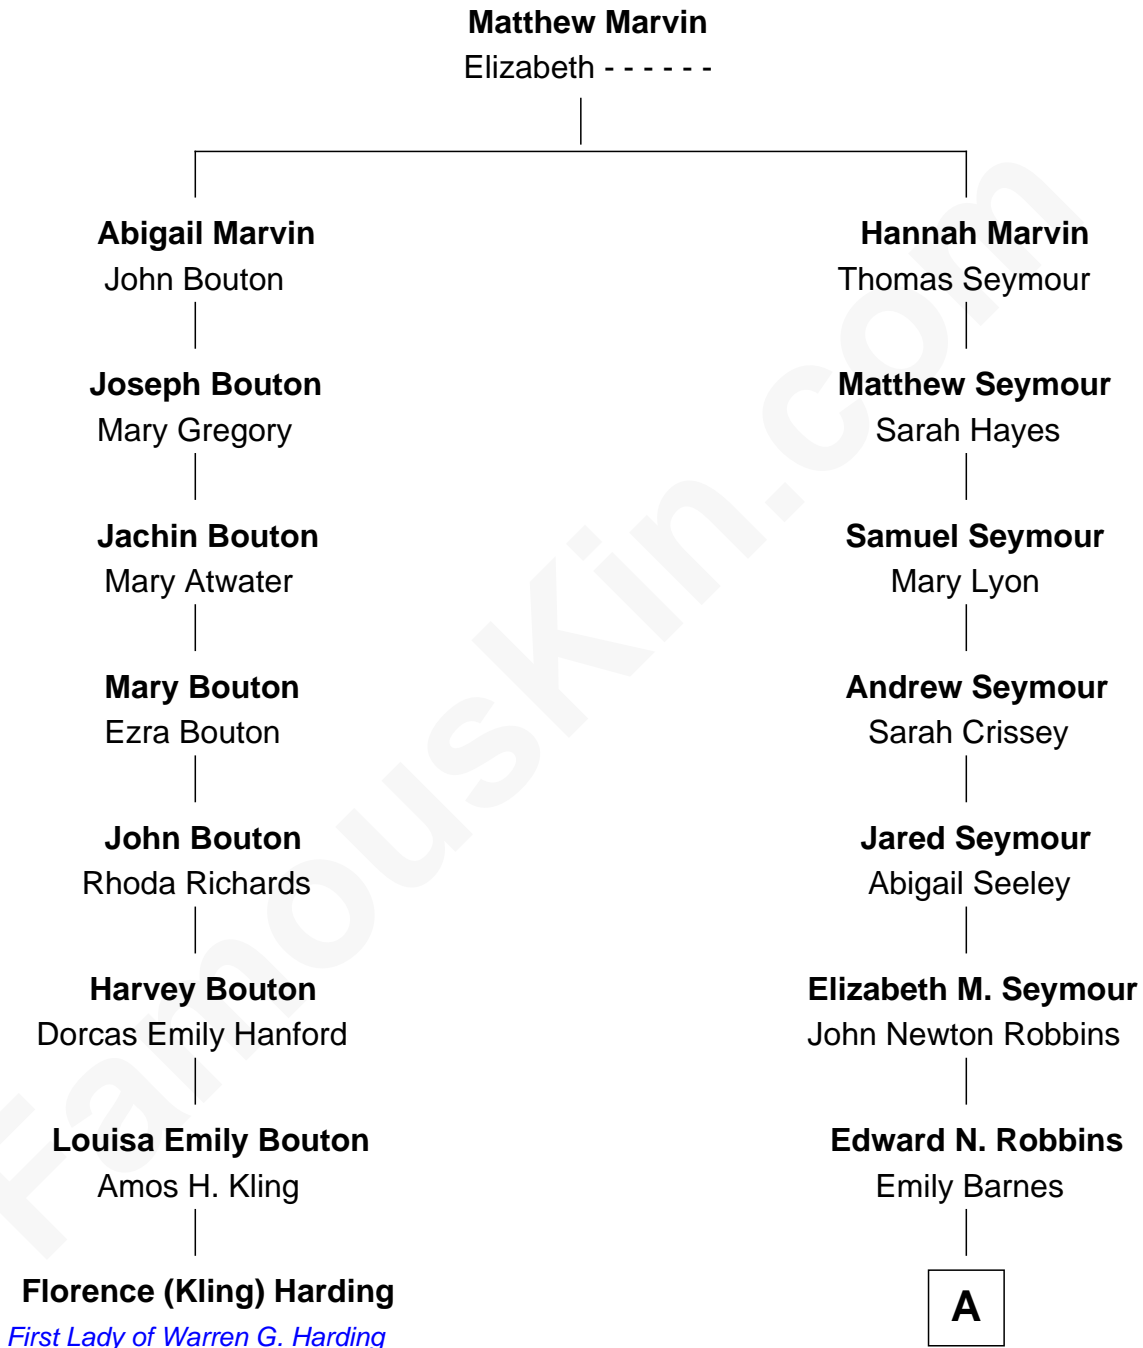

FamousKin.com

Relationship Chart of Florence (Kling) Harding

First Lady of President Warren G. Harding

7th cousin 2 times removed of

Nancy (Davis) Reagan

First Lady of President Ronald Reagan

A

John Newell Robbins

Anne Ayers Francis

Kenneth Seymour Robbins

Edith Prescott Lockett

Nancy (Davis) Reagan

First Lady of Ronald Reagan

FamousKin.com