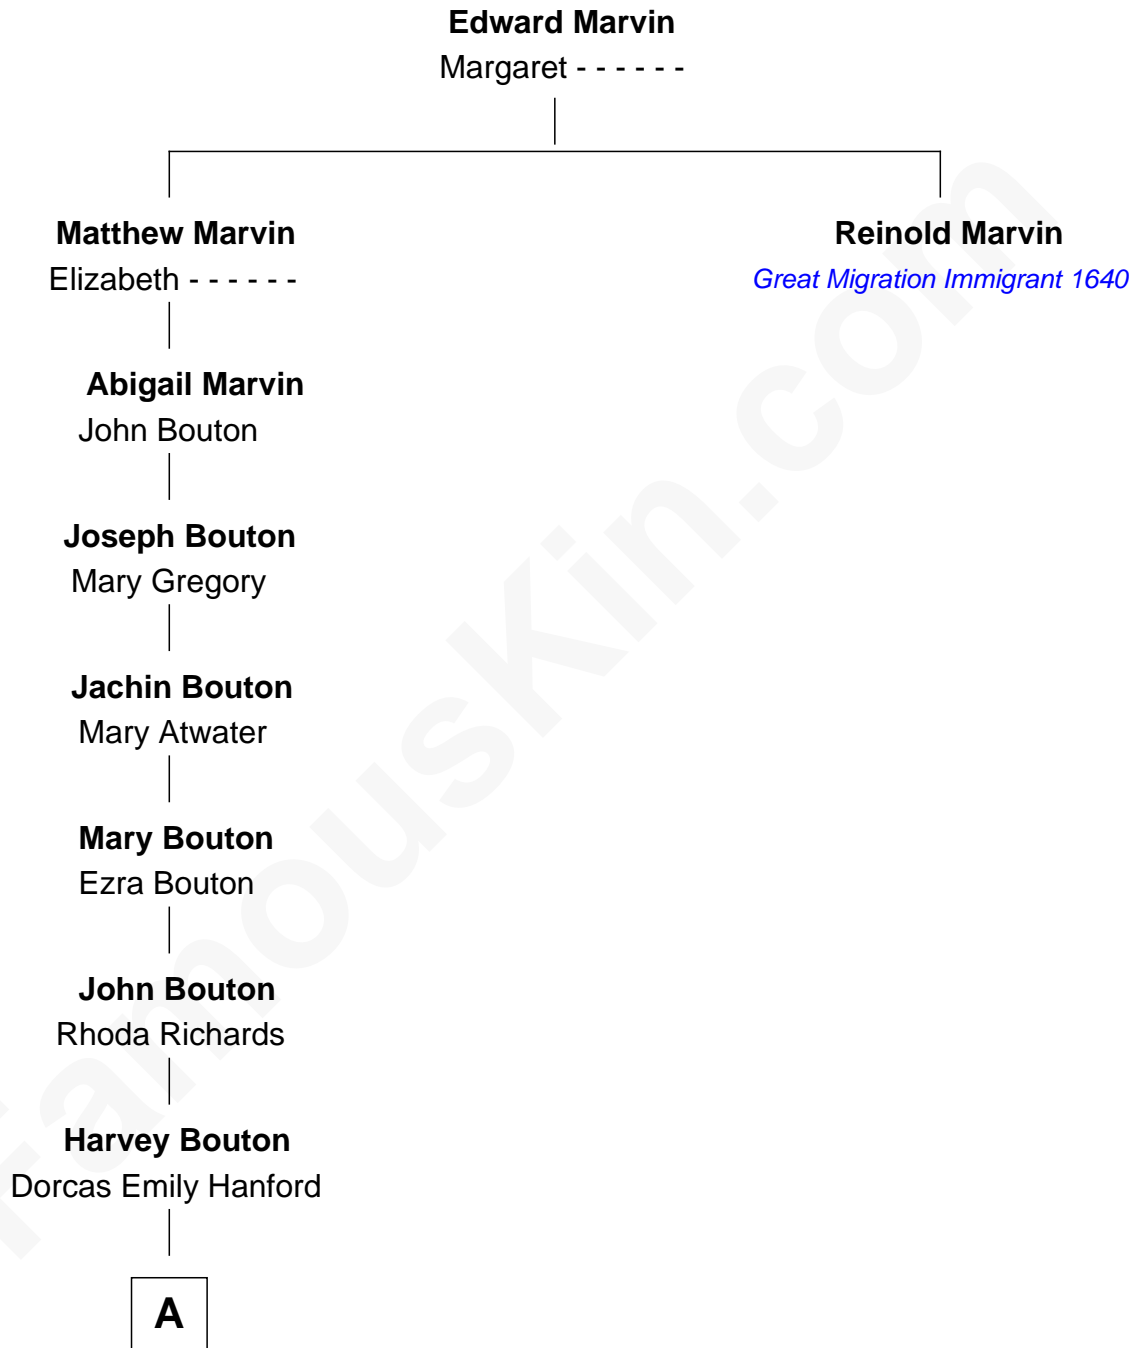

FamousKin.com

Relationship Chart of Florence (Kling) Harding

First Lady of President Warren G. Harding

6th great-grandniece of

Reinold Marvin

(c1594 - 1662) Great Migration Immigrant 1640

A

—
Louisa Emily Bouton