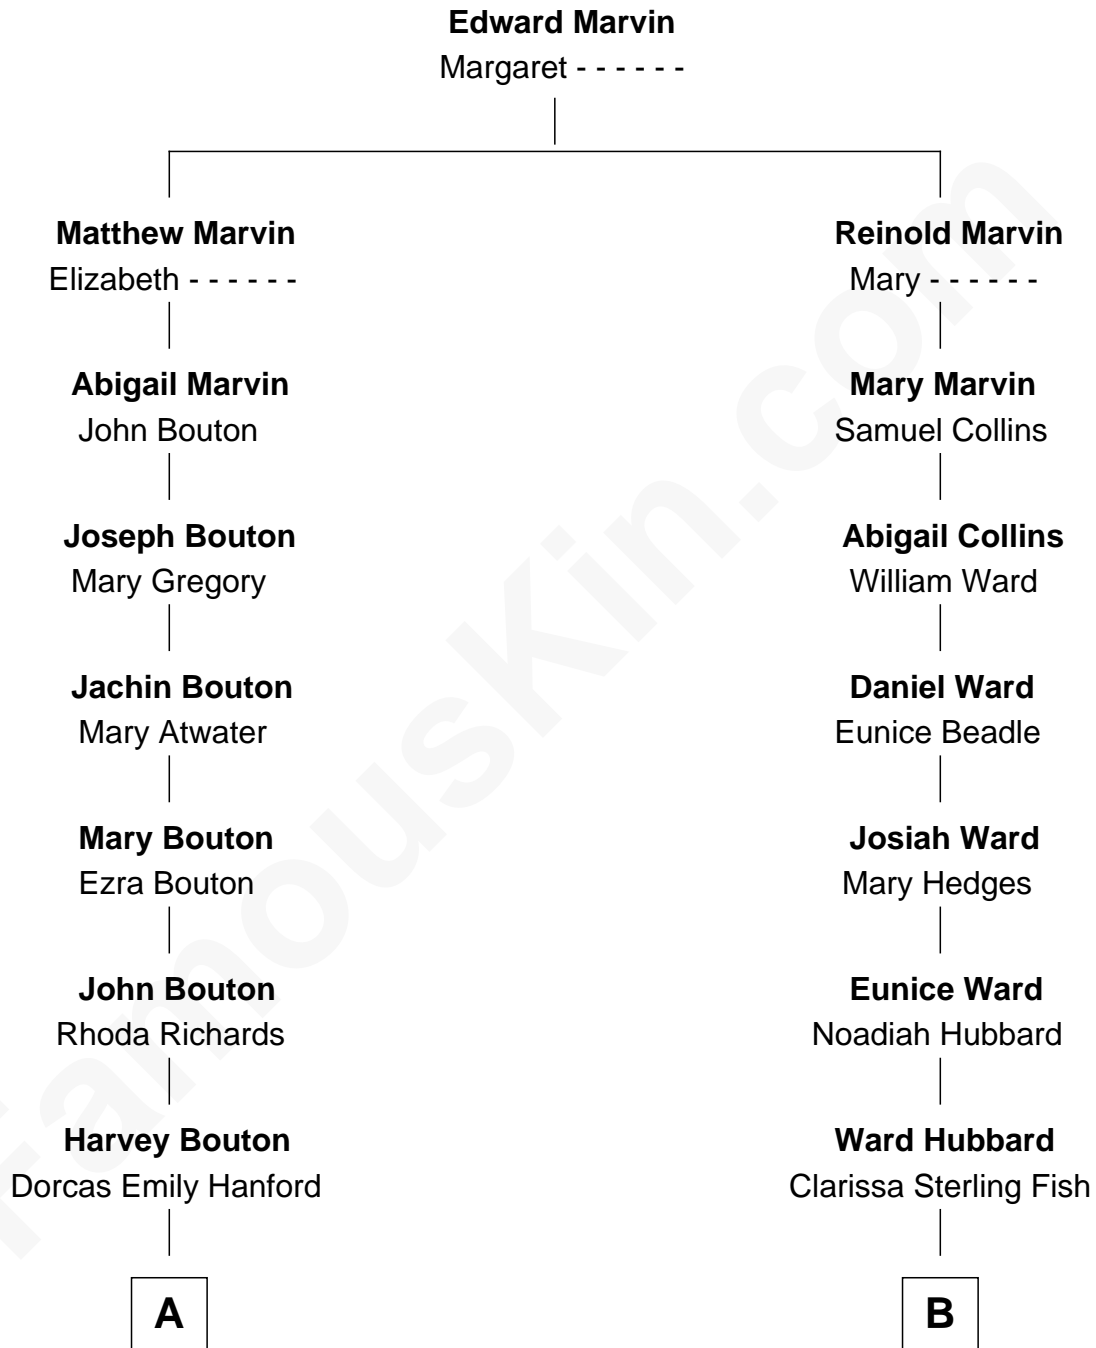

FamousKin.com

Relationship Chart of Florence (Kling) Harding

First Lady of President Warren G. Harding

8th cousin 4 times removed of

Billie Eilish

Singer and Songwriter

A

Louisa Emily Bouton

Amos H. Kling

Florence (Kling) Harding

First Lady of Warren G. Harding

B

Ellen Sterling Hubbard

William Lyle Bones

Emma Sterling Bones

Medad Elisha Stone