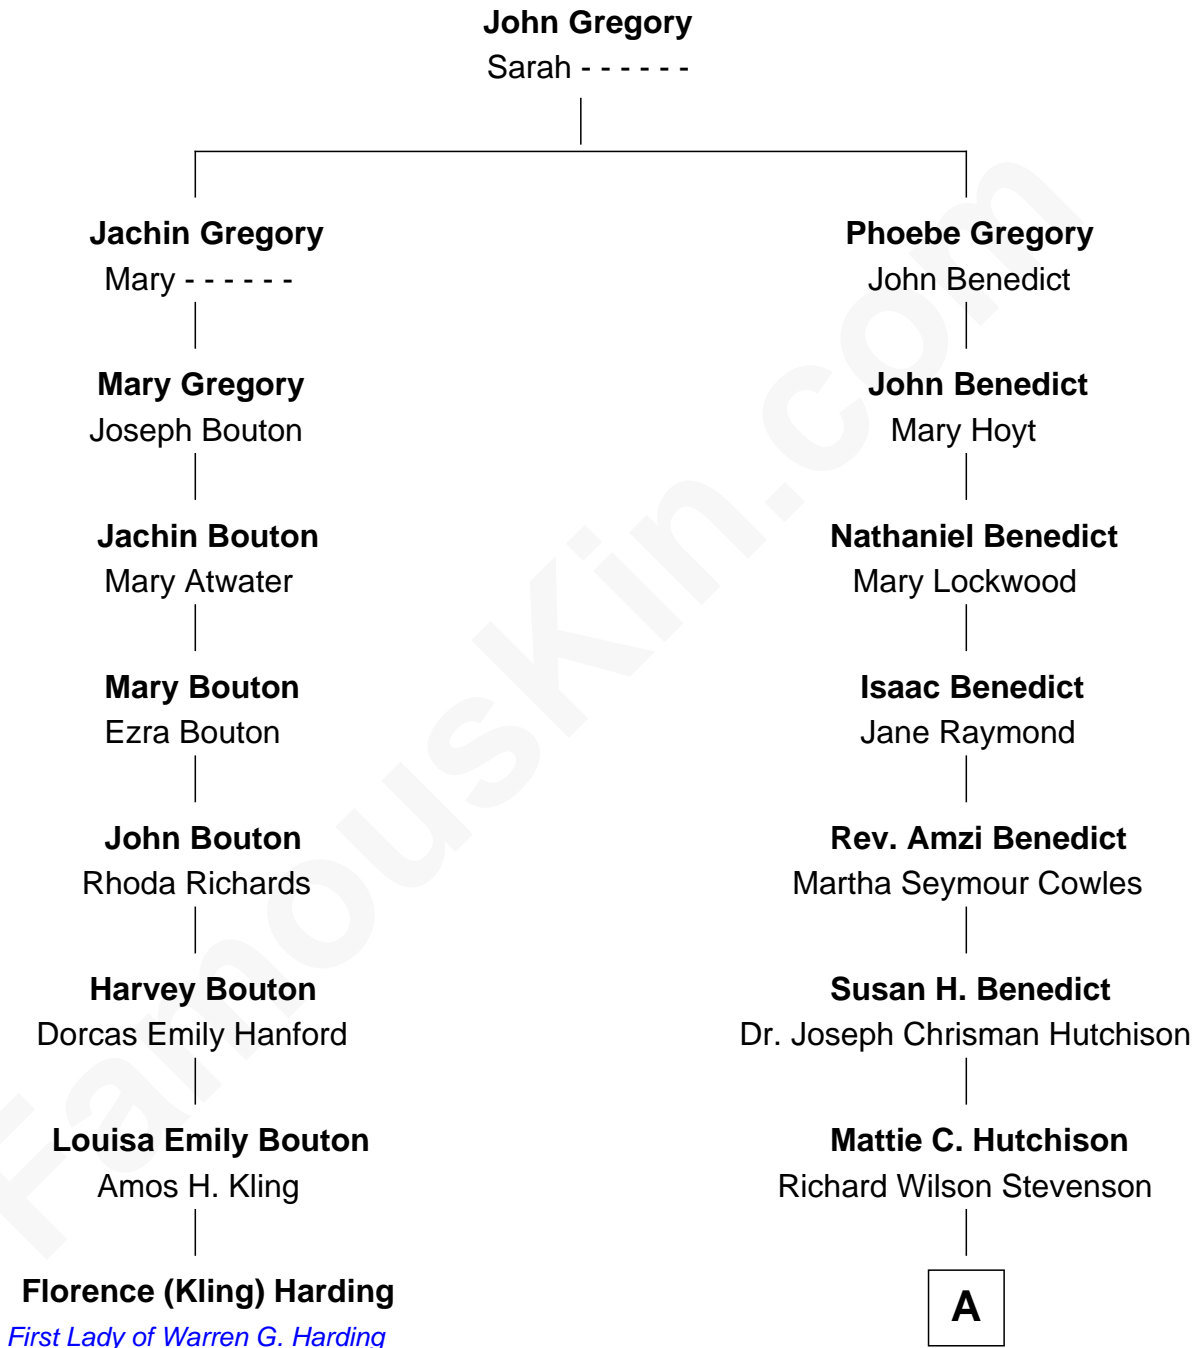

FamousKin.com

Relationship Chart of Florence (Kling) Harding

First Lady of President Warren G. Harding

7th cousin 2 times removed of

Parker Stevenson

TV and Movie Actor

A

—
Marion Stevenson
Henry Seabury Parker

—
Richard Stevenson Parker
Sarah Meade Price

—
Parker Stevenson
TV and Movie Actor

FamousKin.com