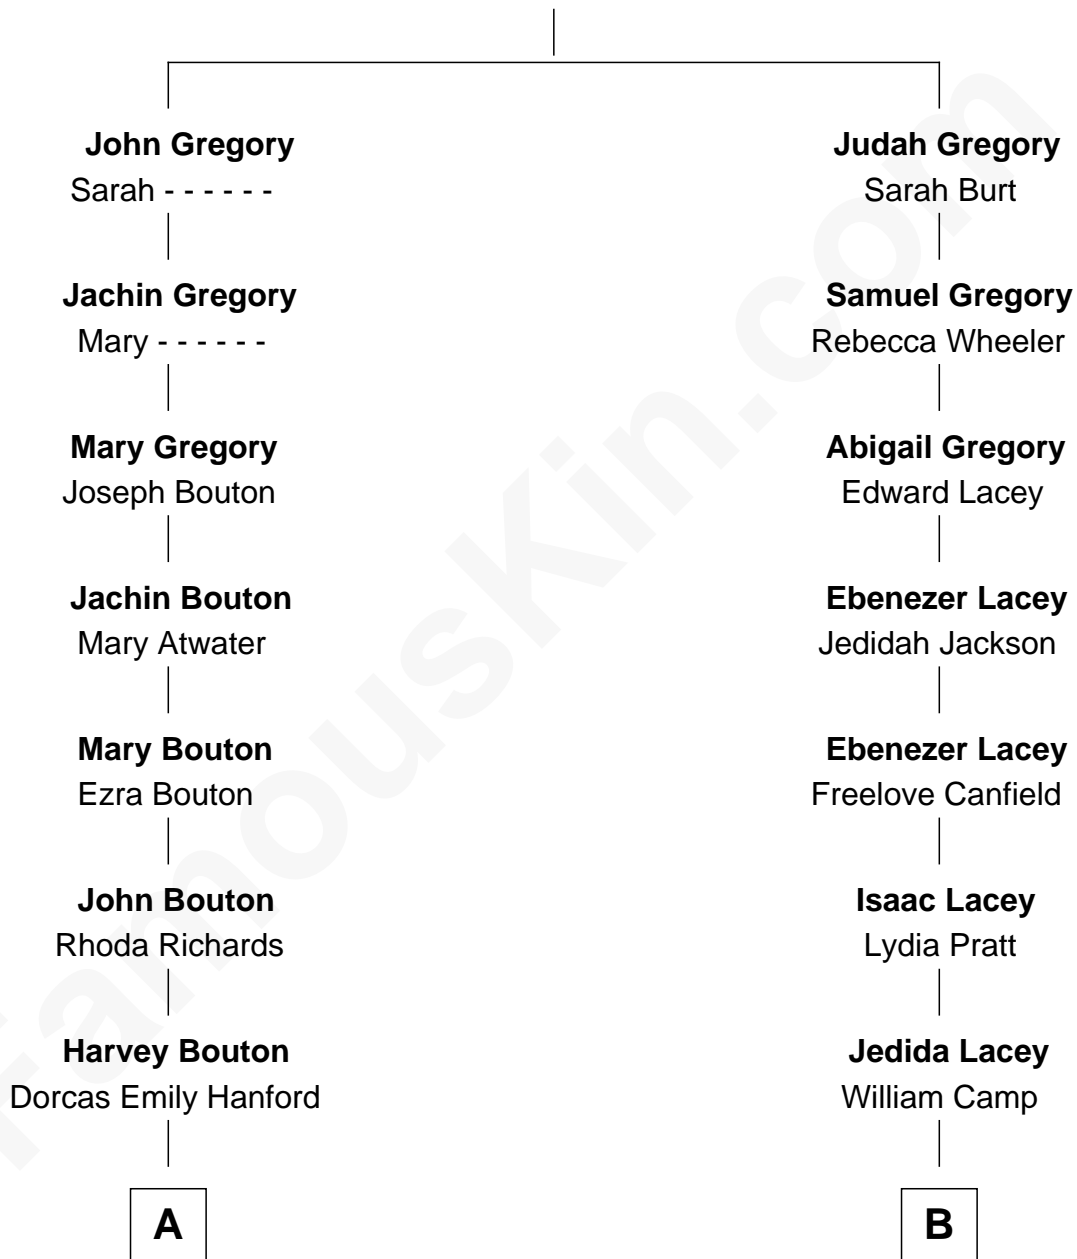

## Relationship Chart of Florence (Kling) Harding

*First Lady of President Warren G. Harding*

8th cousin 5 times removed of

**Sydney Biddle Barrows**

*Mayflower Madam*

Henry Gregory

**A**

**Louisa Emily Bouton**

Amos H. Kling

**Florence (Kling) Harding**

*First Lady of Warren G. Harding*

**B**

**Anna Camp**

Treat Bosworth

**Emma Arabella Bosworth**

Lorenzo Ackley

**Helen Eva Ackley**

William Gildersleeve Parke

**Elizabeth Parke**

Percy Ballantine

**John Boyd Ballantine**

Anne L. Crawford

**Jeannette Ballantine**

Donald Byers Barrows

**Sydney Biddle Barrows**

*Mayflower Madam*