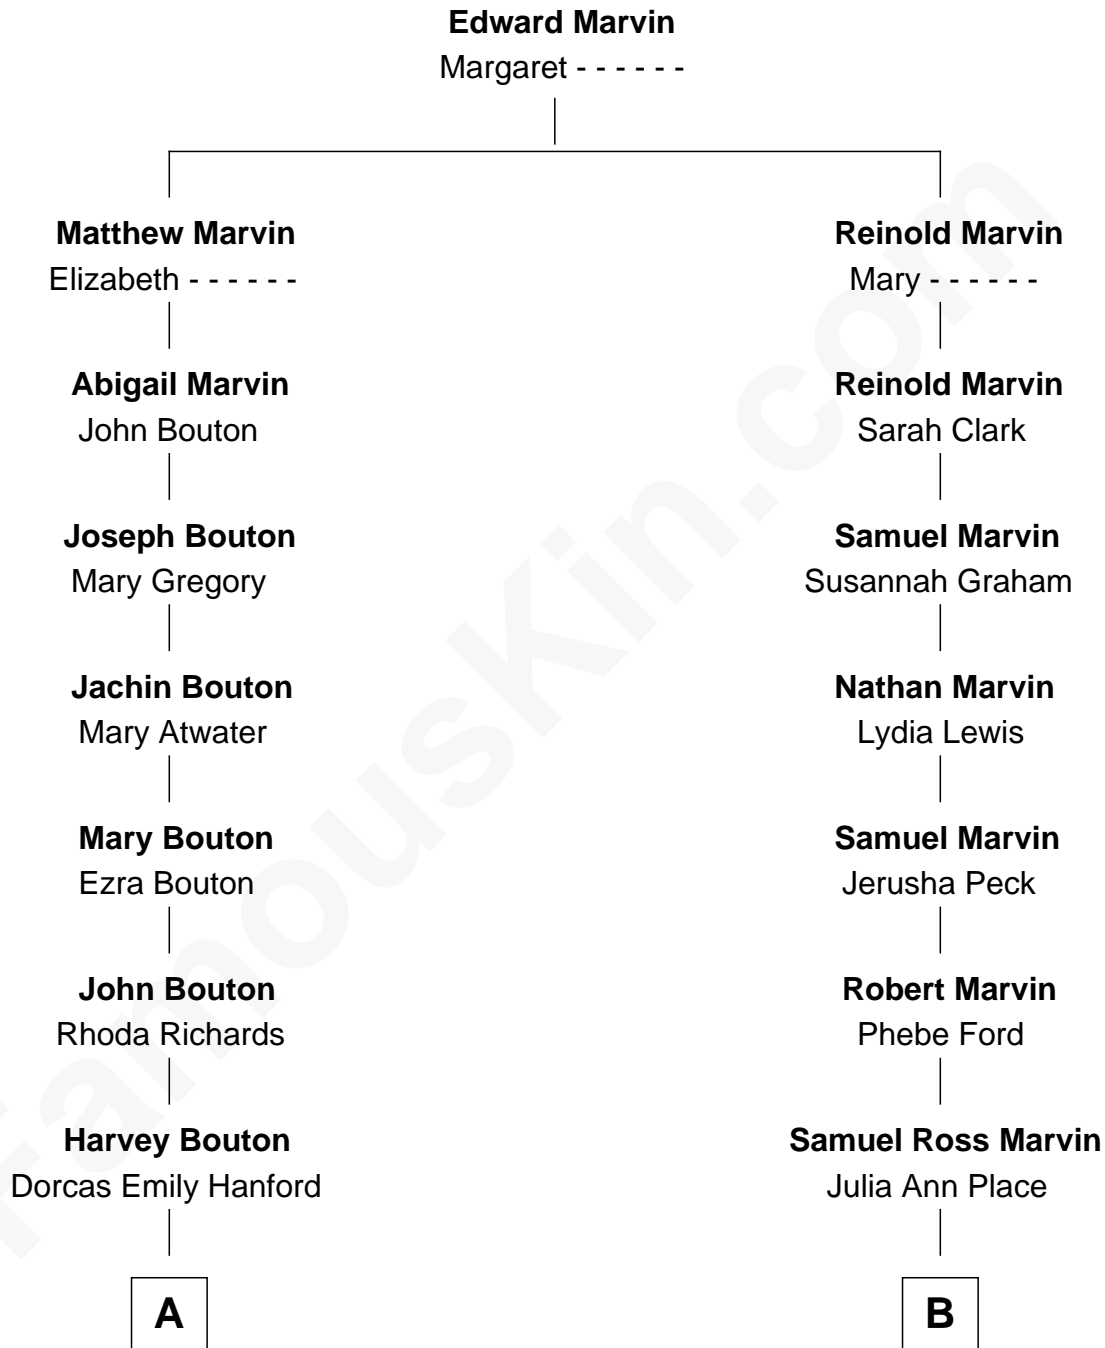

# FamousKin.com

## Relationship Chart of Florence (Kling) Harding

*First Lady of President Warren G. Harding*

8th cousin 3 times removed of

**George W. Bush**  
*43rd U.S. President*

**A**

**Louisa Emily Bouton**

Amos H. Kling