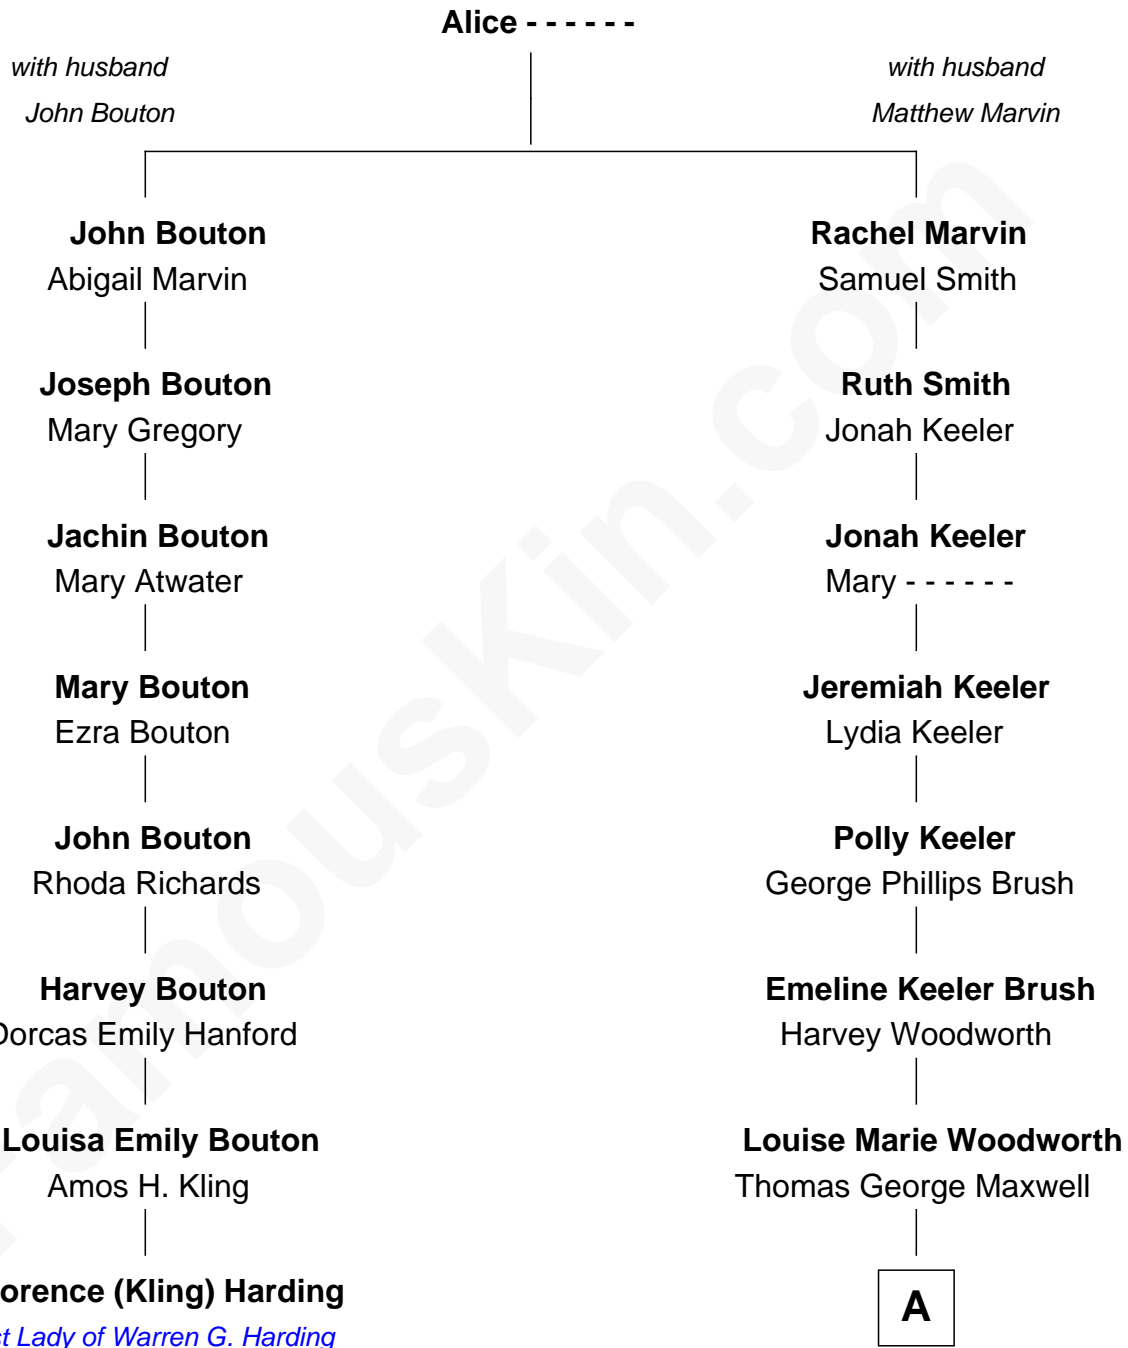

FamousKin.com

Relationship Chart of

Florence (Kling) Harding

First Lady of President Warren G. Harding

7th cousin 3 times removed of

Bill Gates

Founder of Microsoft

A

James W. Maxwell

Belle Oakley

James Willard Maxwell

Adelle Thompson

Mary A. Maxwell

William Henry Gates

Bill Gates

Founder of Microsoft