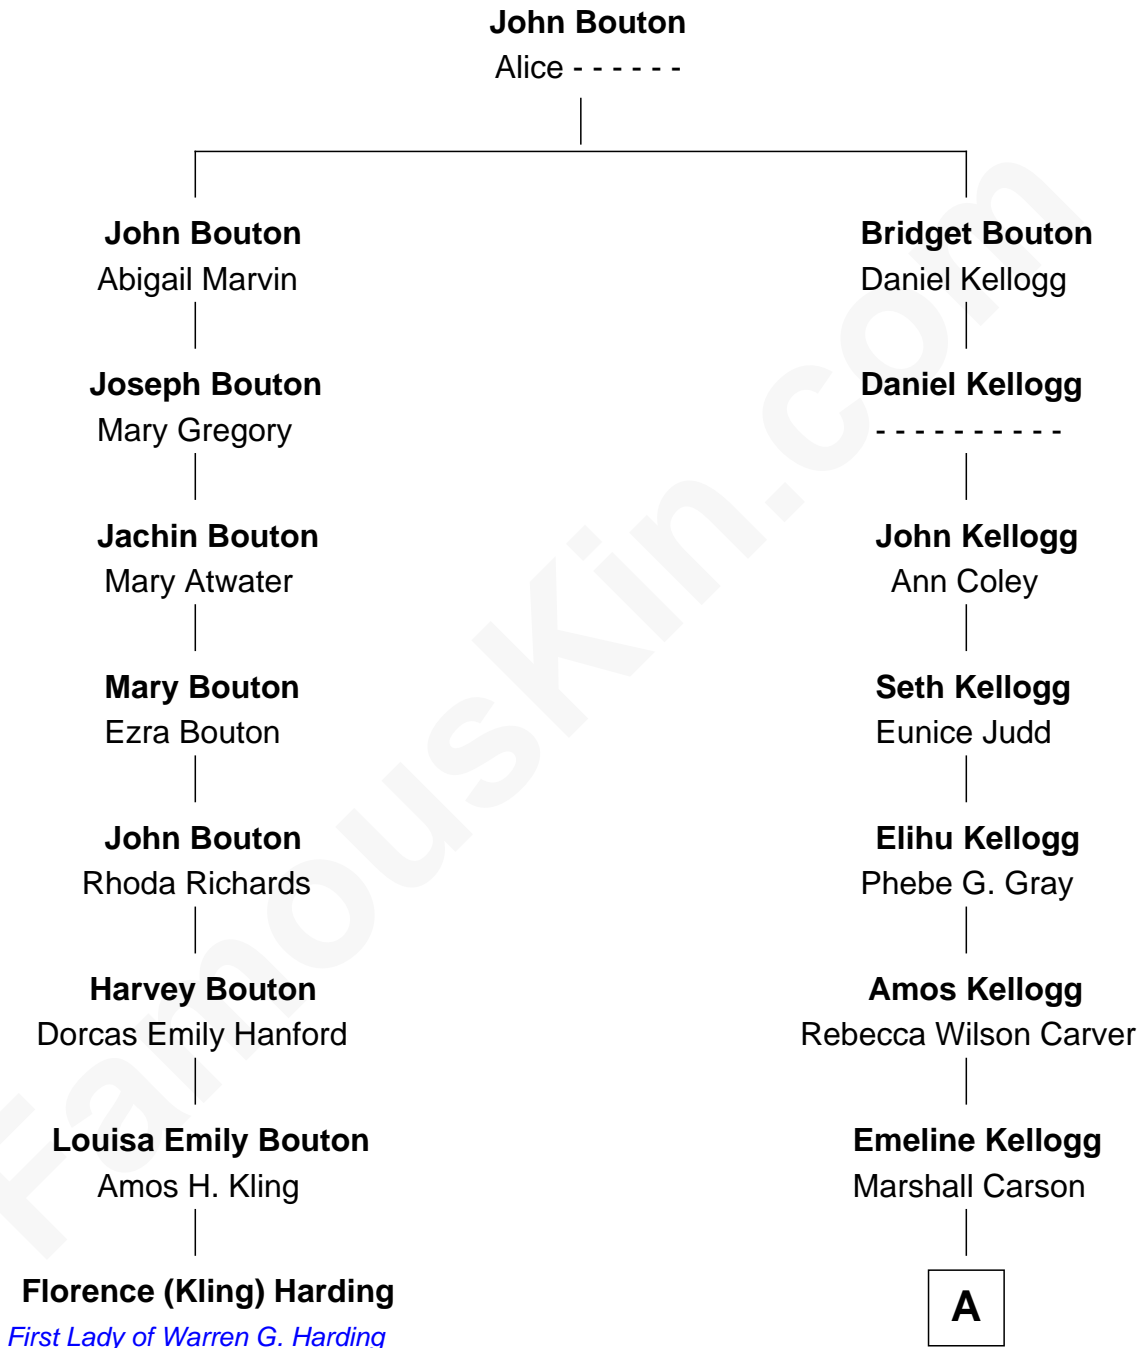

FamousKin.com

Relationship Chart of Florence (Kling) Harding

First Lady of President Warren G. Harding

7th cousin 2 times removed of

Johnny Carson

TV Host - "The Tonight Show"

A

—
Christopher N. Carson

Ella Bernice Hardy

—
Homer Lloyd Carson

Ruth E. Hook

—
Johnny Carson

TV Host - "The Tonight Show"

FamousKin.com