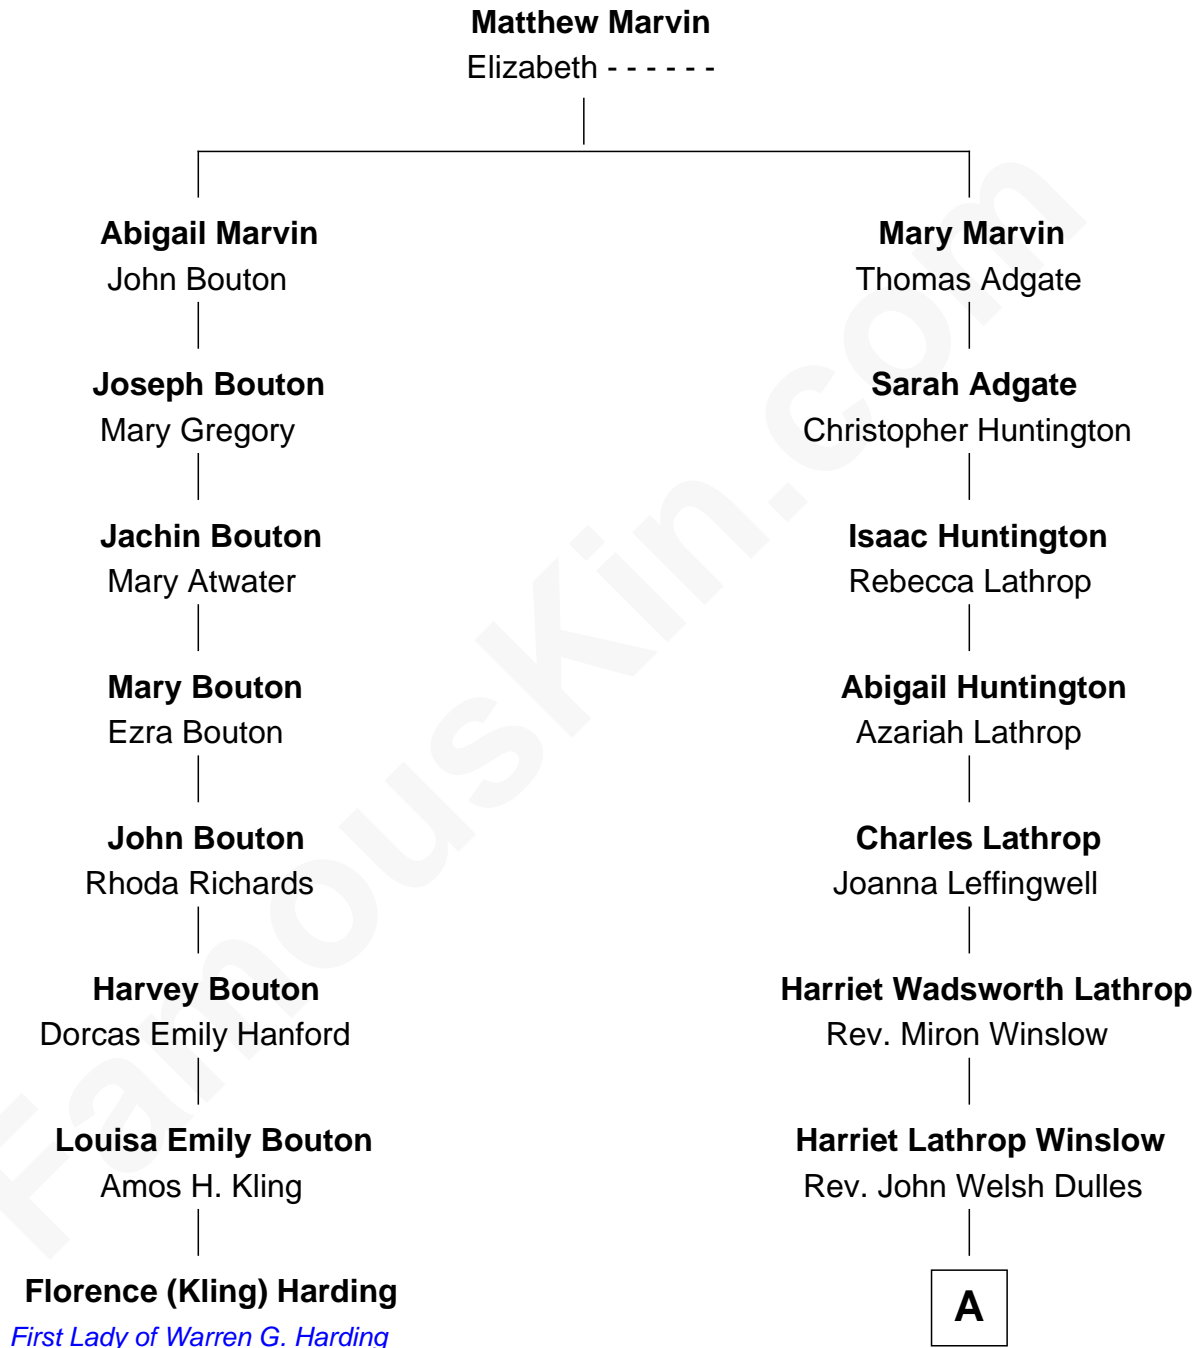

## Relationship Chart of Florence (Kling) Harding

*First Lady of President Warren G. Harding*

7th cousin 1 time removed of

**Allen Dulles**

*5th Director of the C.I.A.*

**A**

Allen Macy Dulles

Edith Foster