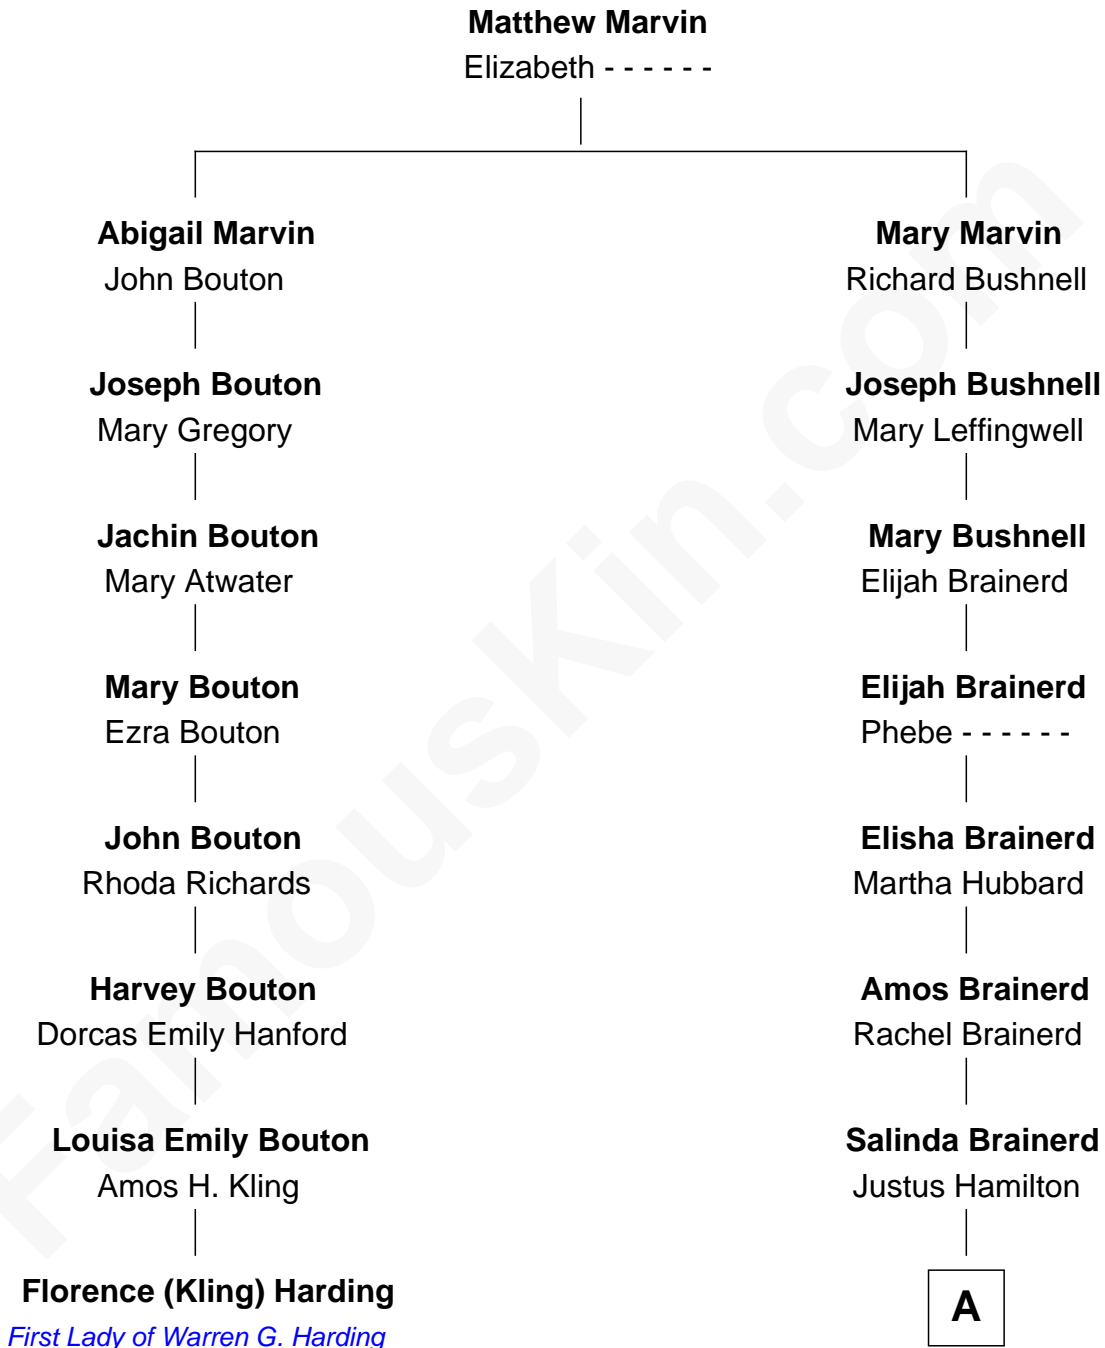

FamousKin.com

Relationship Chart of Florence (Kling) Harding

First Lady of President Warren G. Harding

7th cousin 2 times removed of

Margaret Hamilton

Wicked Witch of the West in The Wizard of OZ

A

Edwin Timothy Hamilton

Mary E. Jones

Walter J. Hamilton

Mary Jane Adams

Margaret Hamilton

Wicked Witch of the West

FamousKin.com