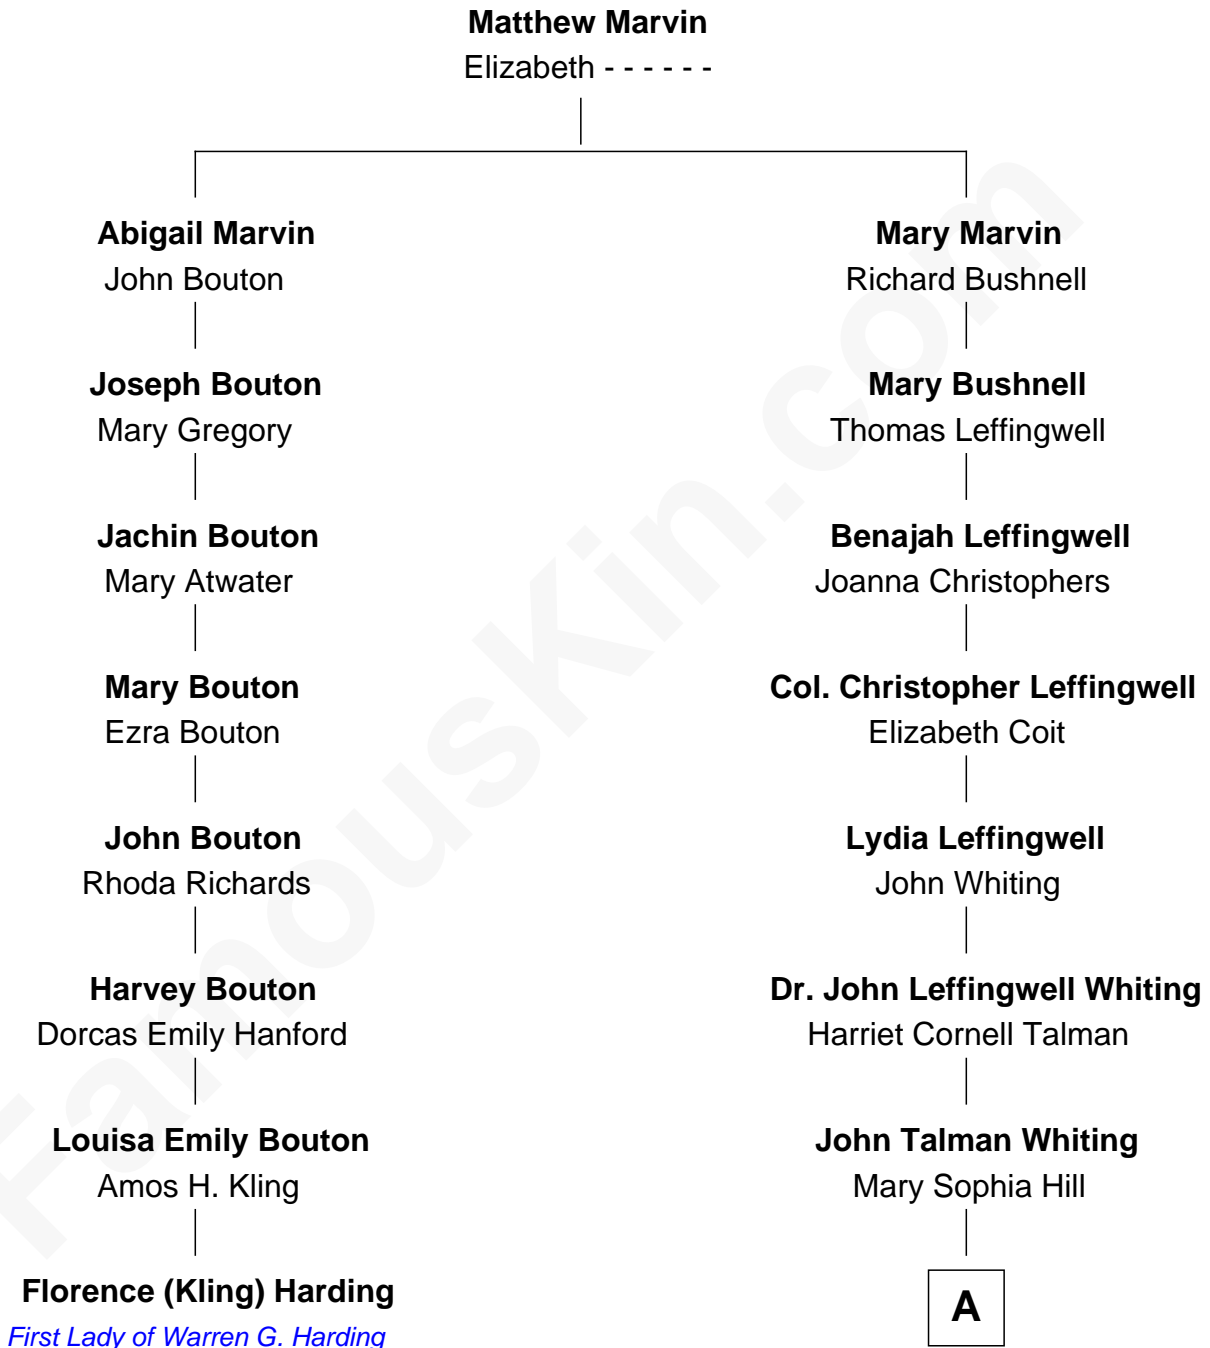

# FamousKin.com

## Relationship Chart of Florence (Kling) Harding

*First Lady of President Warren G. Harding*

7th cousin 3 times removed of

**Adlai Stevenson III**  
*U.S. Senator from Illinois*

**A**

|  
**Mary DeGama Whiting**

William Borden

|  
**John Borden**

Ellen Wallace Waller

|  
**Ellen Borden**

Adlai Ewing Stevenson

|  
**Adlai Stevenson III**

*U.S. Senator from Illinois*

FamousKin.com