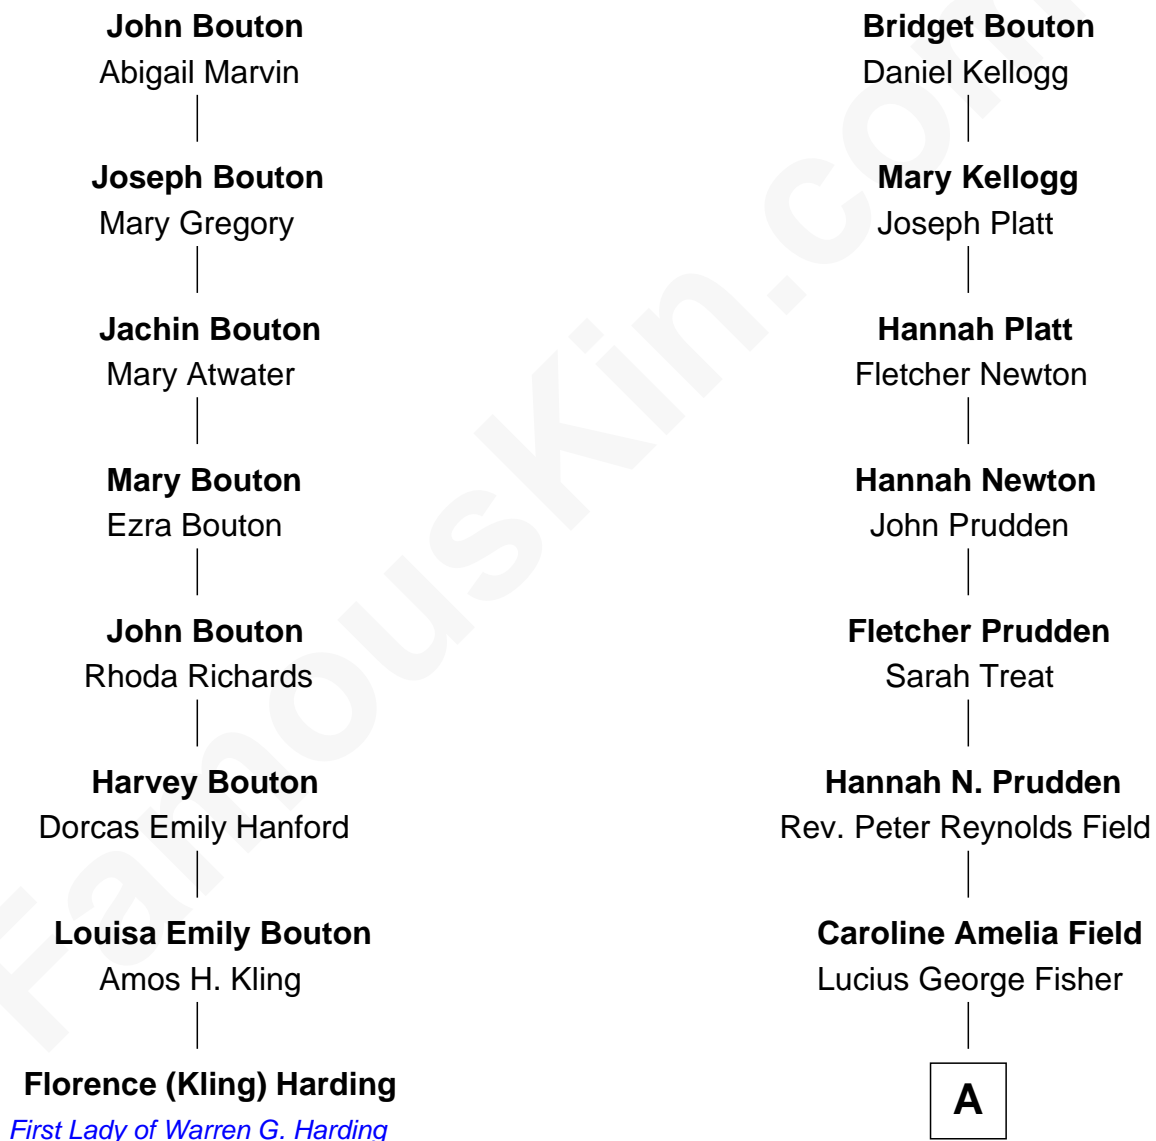

## Relationship Chart of

### Florence (Kling) Harding

*First Lady of President Warren G. Harding*

7th cousin 4 times removed of

**Jodie Foster**

*Movie Actress*

**John Bouton**

Alice - - - - -

**A**

**Lucius George Fisher**

Katherine Louise Eddy

**Alice Eddy Fisher**

Alexis Caldwell Foster

**Lucius Fisher Foster**

Constance Marie Robertson

**Lucius Fisher Foster**

Evelyn Della Almond