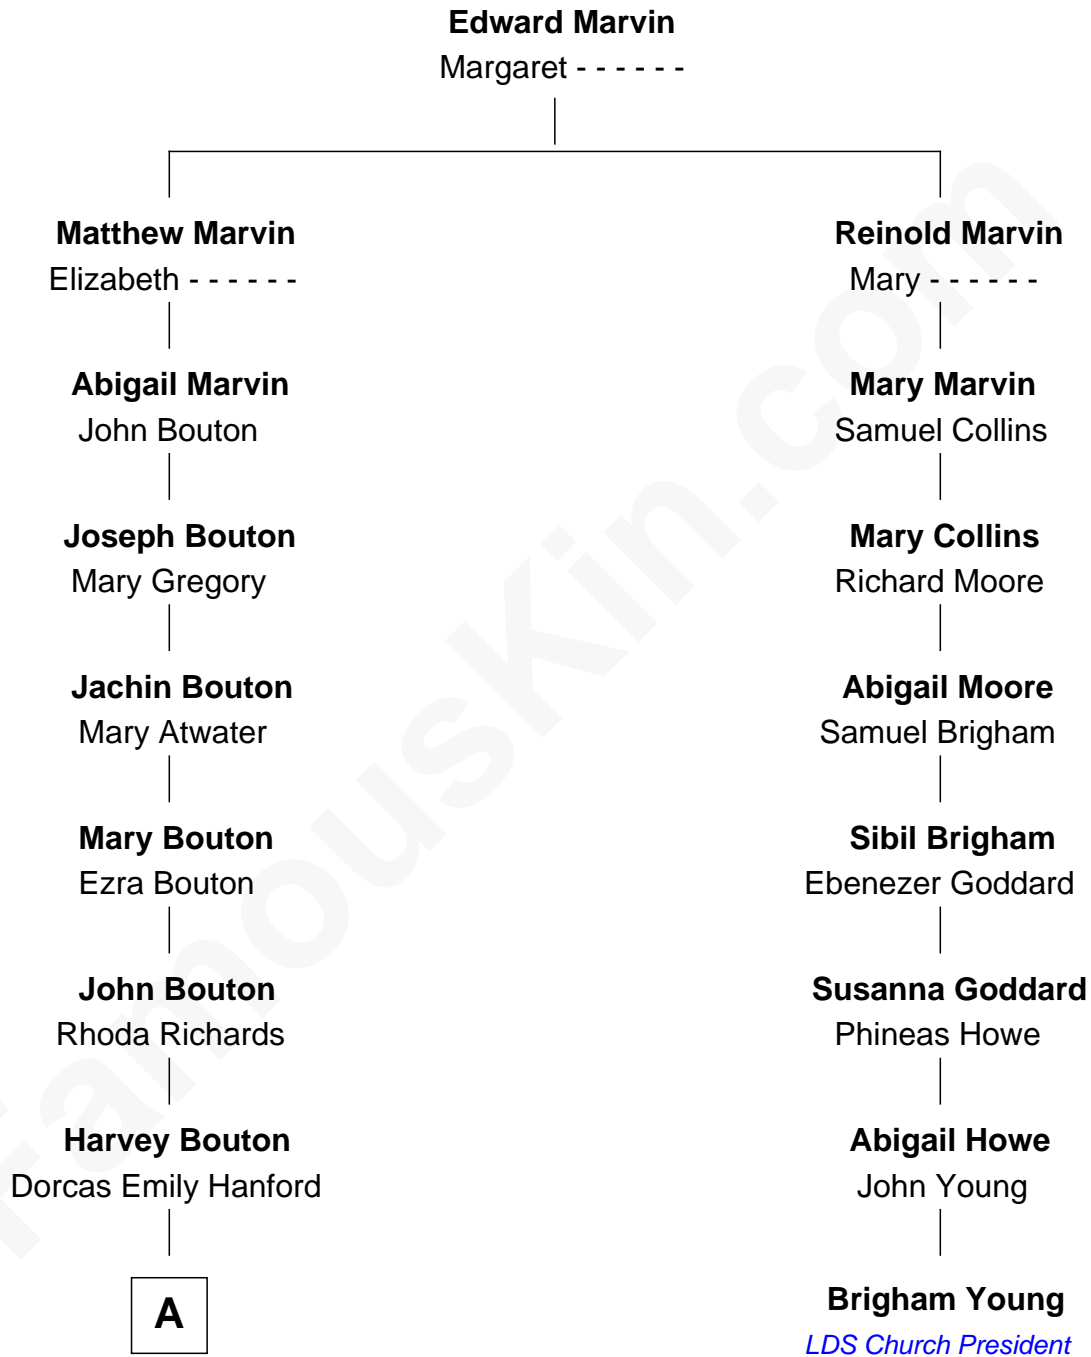

**FamousKin.com**  
**Relationship Chart of**  
**Florence (Kling) Harding**

*First Lady of President Warren G. Harding*

**7th cousin 1 time removed of**

**Brigham Young**

*2nd President of the Mormon Church*

**A**

—  
**Louisa Emily Bouton**

Amos H. Kling

—  
**Florence (Kling) Harding**

*First Lady of Warren G. Harding*

FamousKin.com