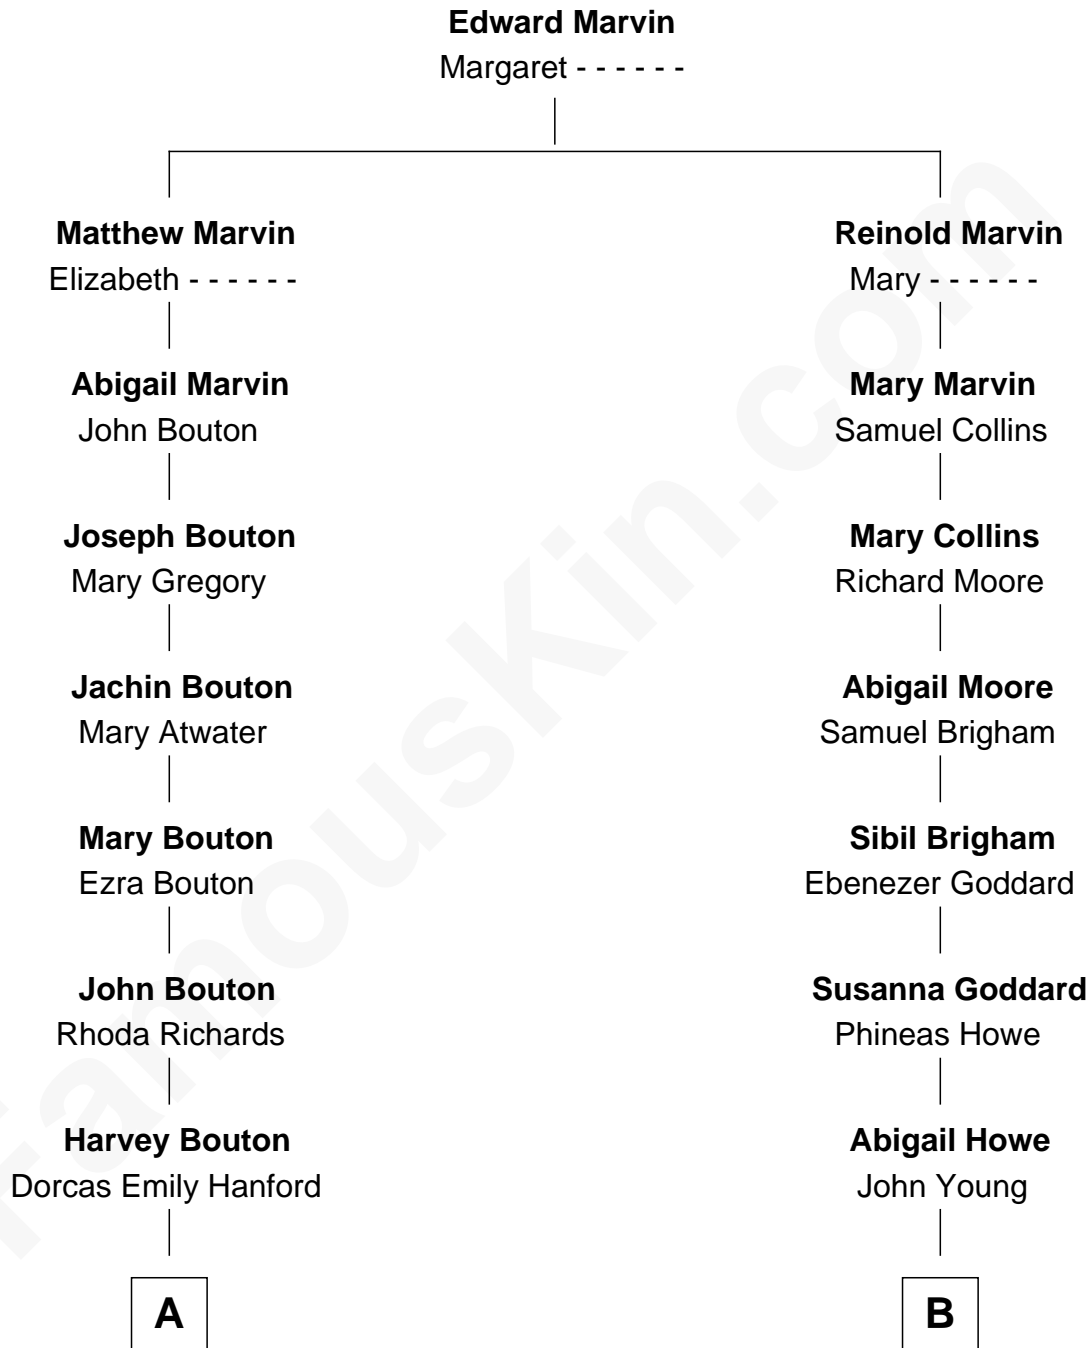

FamousKin.com

Relationship Chart of Florence (Kling) Harding

First Lady of President Warren G. Harding

8th cousin 4 times removed of

Steve Young

NFL Hall of Fame Quarterback

A

Louisa Emily Bouton