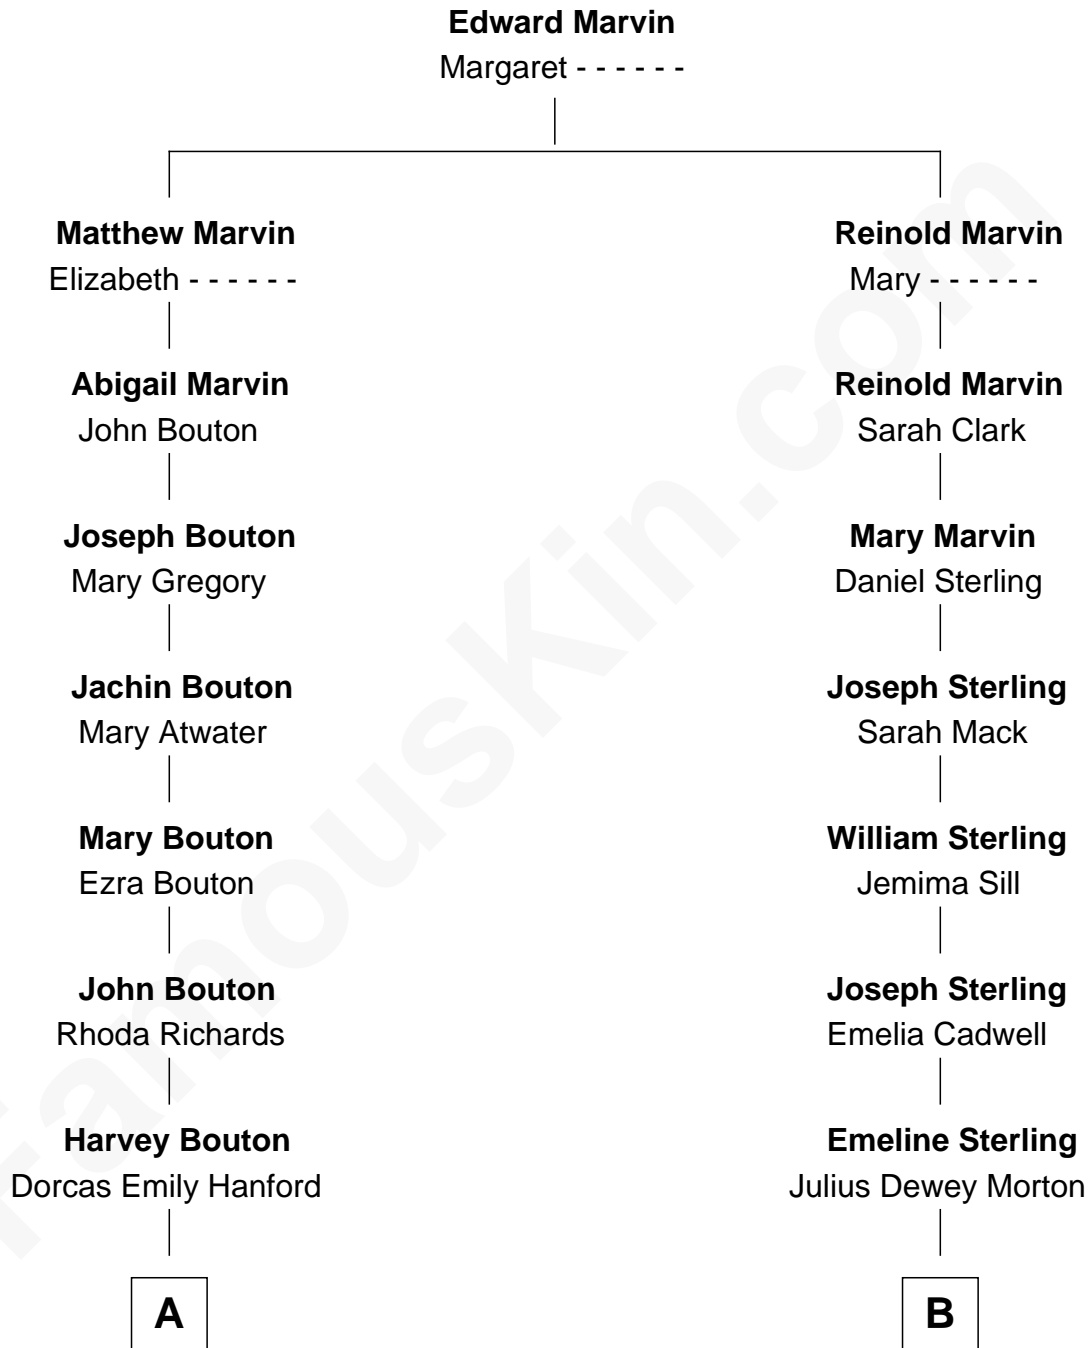

# FamousKin.com

## Relationship Chart of Florence (Kling) Harding

*First Lady of President Warren G. Harding*

8th cousin of

**Joy Morton**

*Founder of Morton Salt Company*

**A**

**Louisa Emily Bouton**

Amos H. Kling