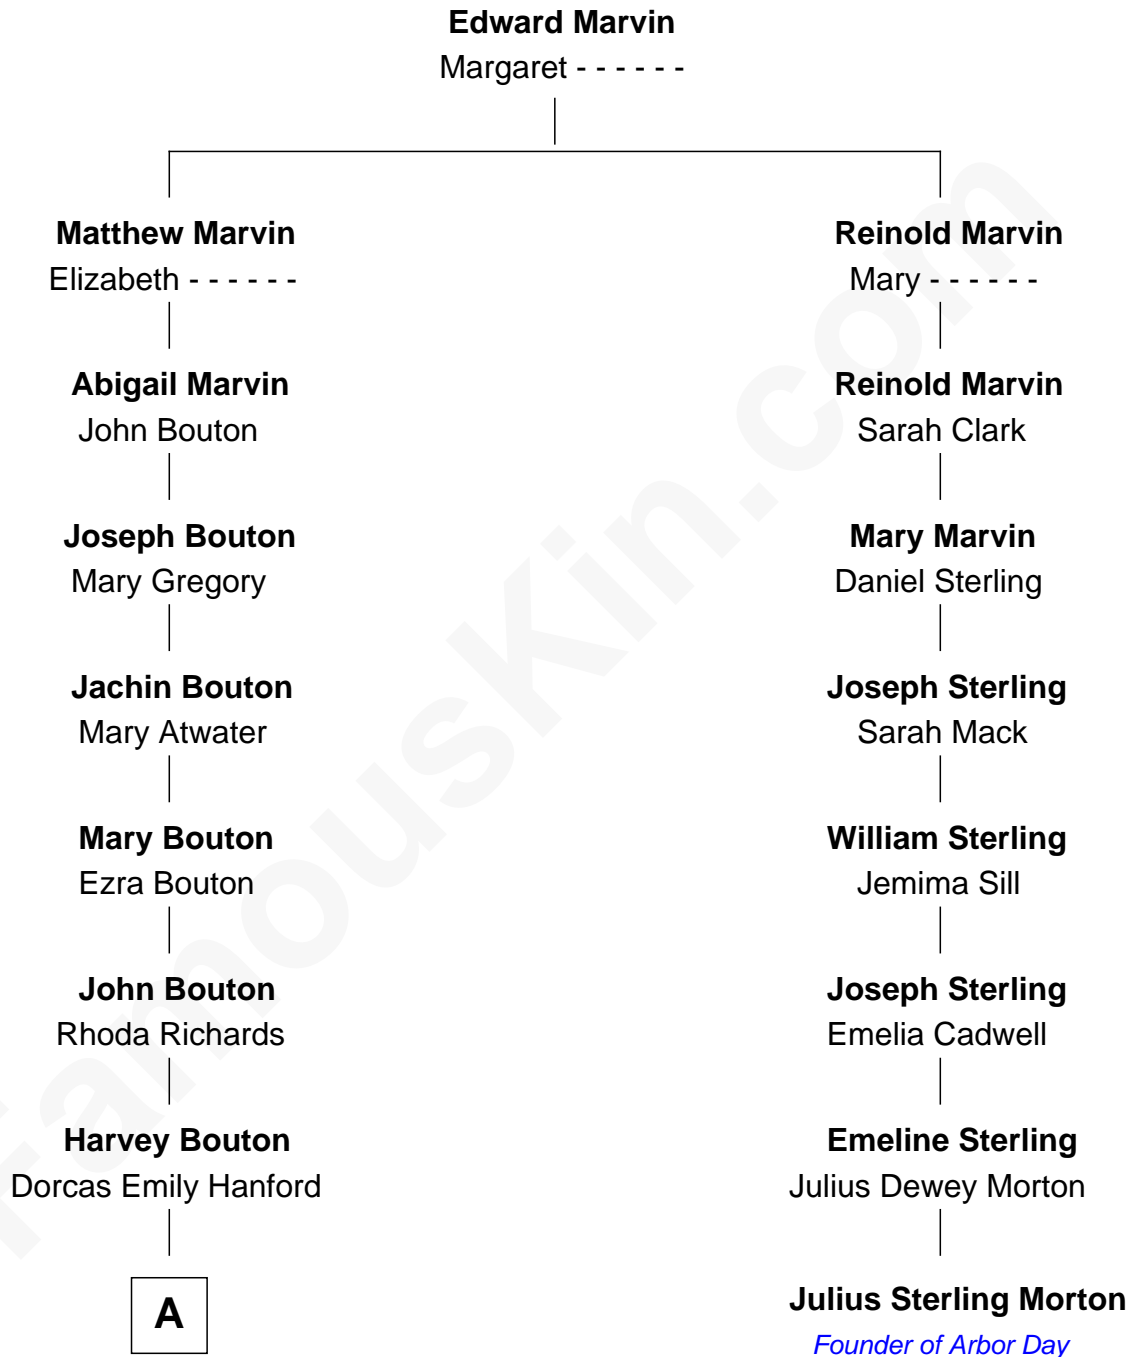

FamousKin.com

Relationship Chart of Florence (Kling) Harding

First Lady of President Warren G. Harding

7th cousin 1 time removed of

Julius Sterling Morton

Founder of Arbor Day

A

—
Louisa Emily Bouton