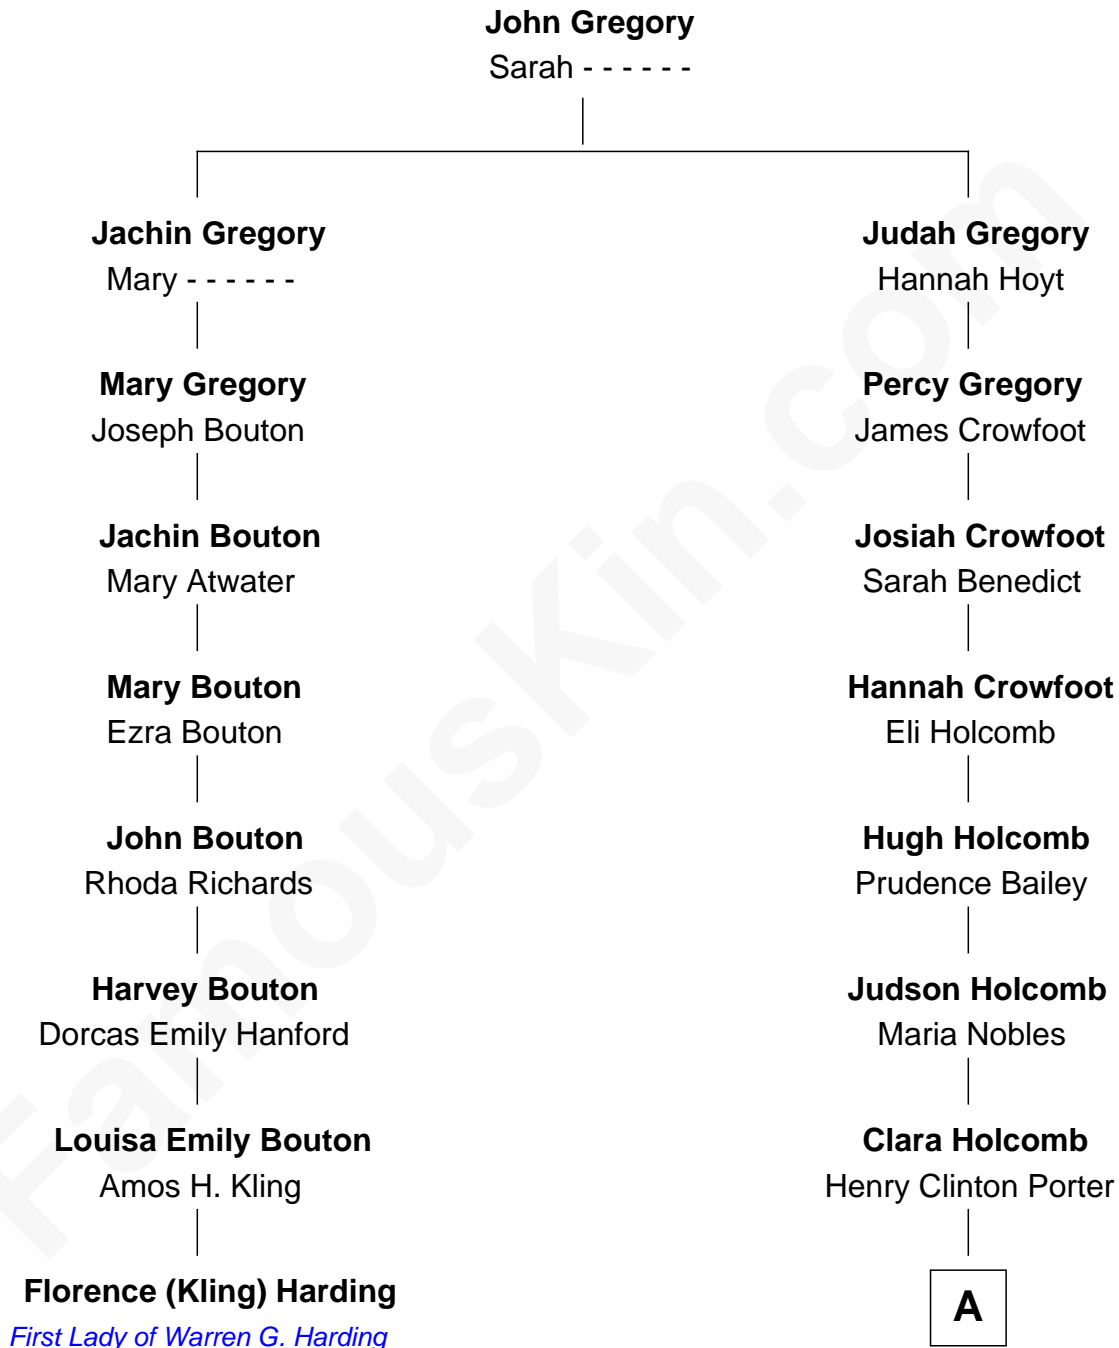

# FamousKin.com

## Relationship Chart of Florence (Kling) Harding

*First Lady of President Warren G. Harding*

7th cousin 3 times removed of

**Boris Johnson**

*Prime Minister of the United Kingdom*

A

**Helen Tracy Porter**

Elias Avery Lowe

**Frances Beatrice Lowe**

Sir James Edmund Sanford Fawcett

**Charlotte Offlow Fawcett**

Stanley Patrick Johnson

**Boris Johnson**

*Prime Minister of the United Kingdom*