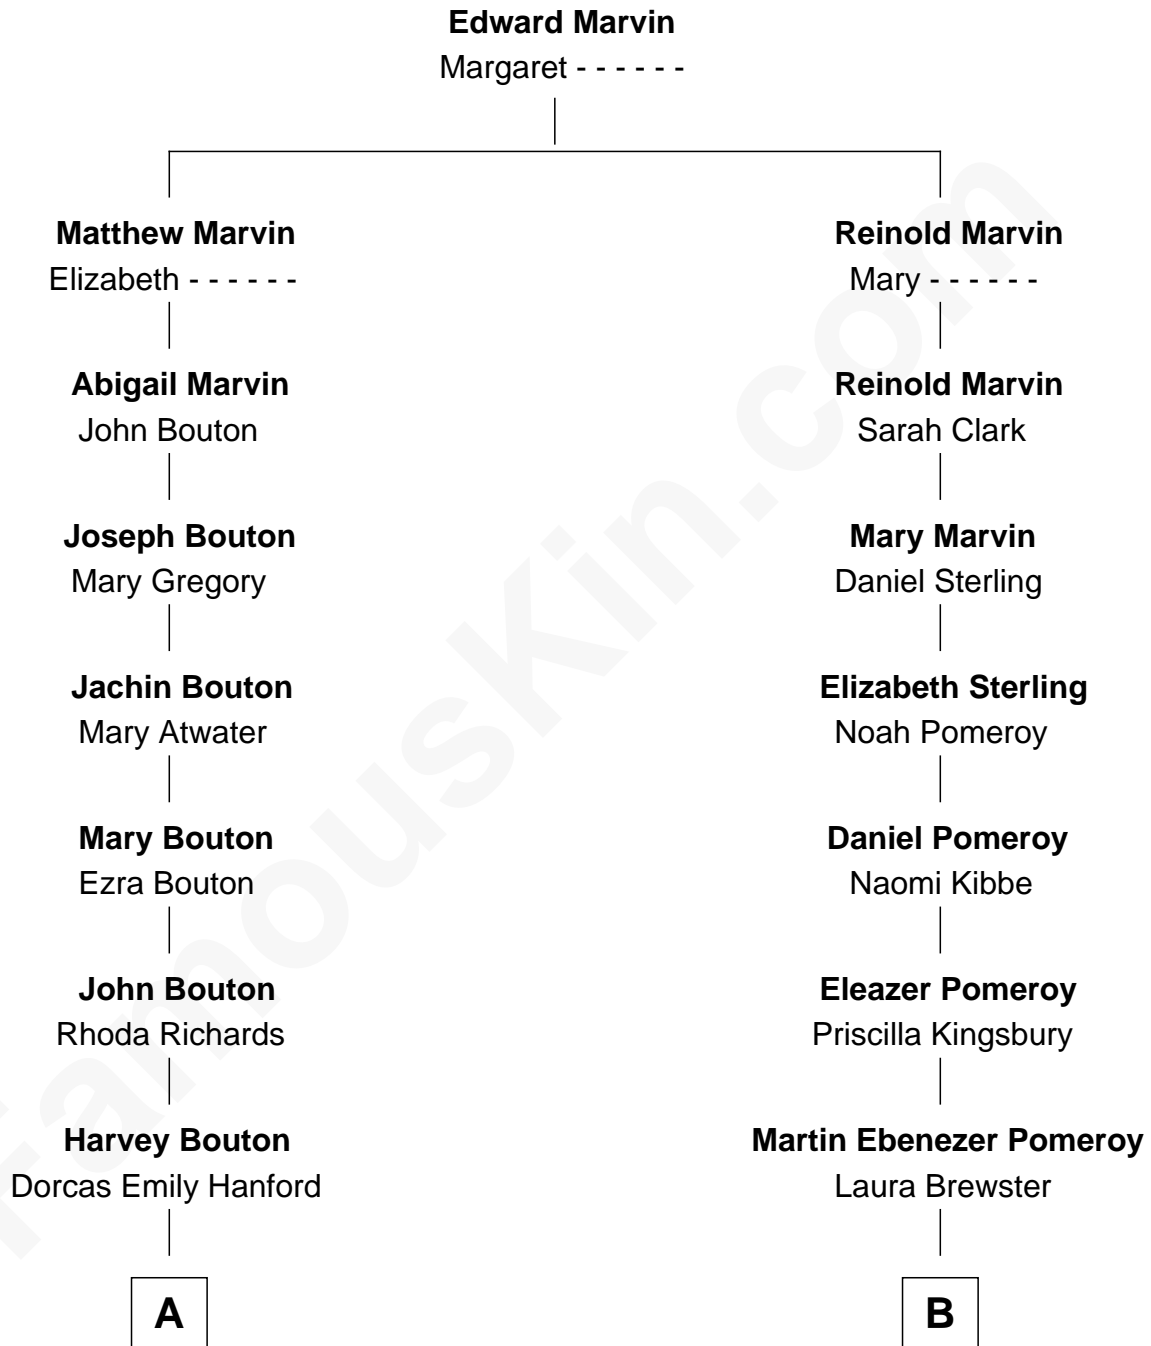

# FamousKin.com

## Relationship Chart of Florence (Kling) Harding

*First Lady of President Warren G. Harding*

8th cousin 2 times removed of

**Brewster H. Shaw**

*NASA Astronaut*

**A**

**Louisa Emily Bouton**

Amos H. Kling

Leone Marguerite Lee

**Brewster H. Shaw**

*NASA Astronaut*

FamousKin.com