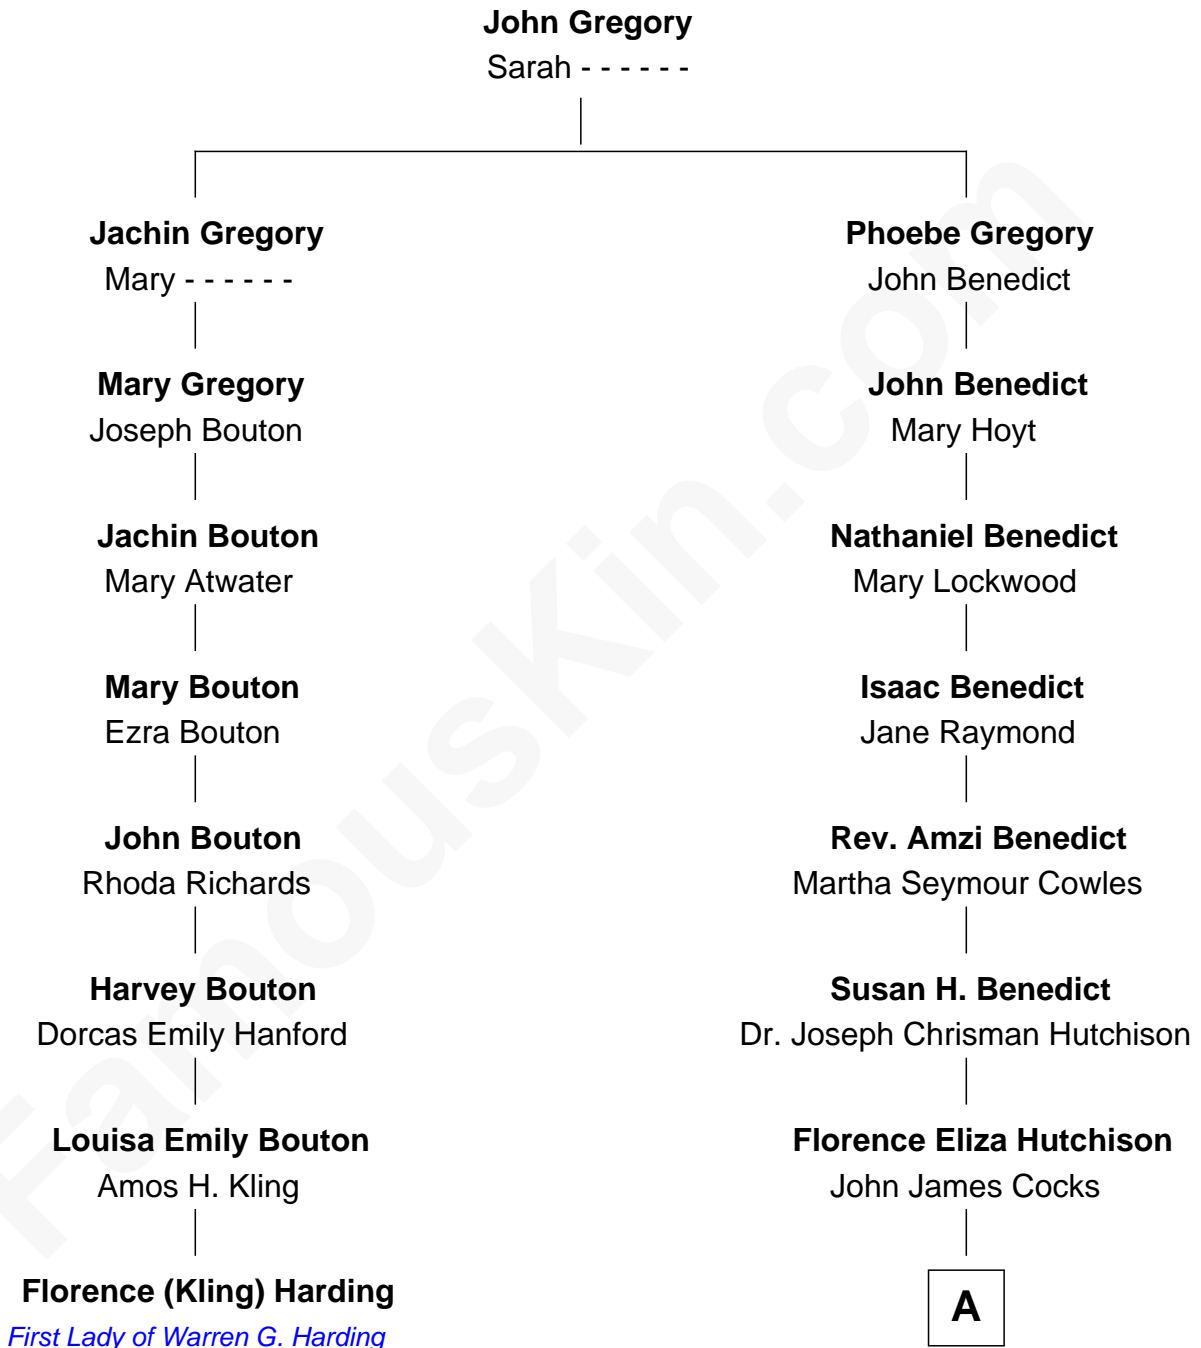

# FamousKin.com

## Relationship Chart of Florence (Kling) Harding

*First Lady of President Warren G. Harding*

7th cousin 3 times removed of

**Treat Williams**

*TV & Movie Actor*

A

**Marian Hutchison Cocks**

Richard Nicholls Barnum