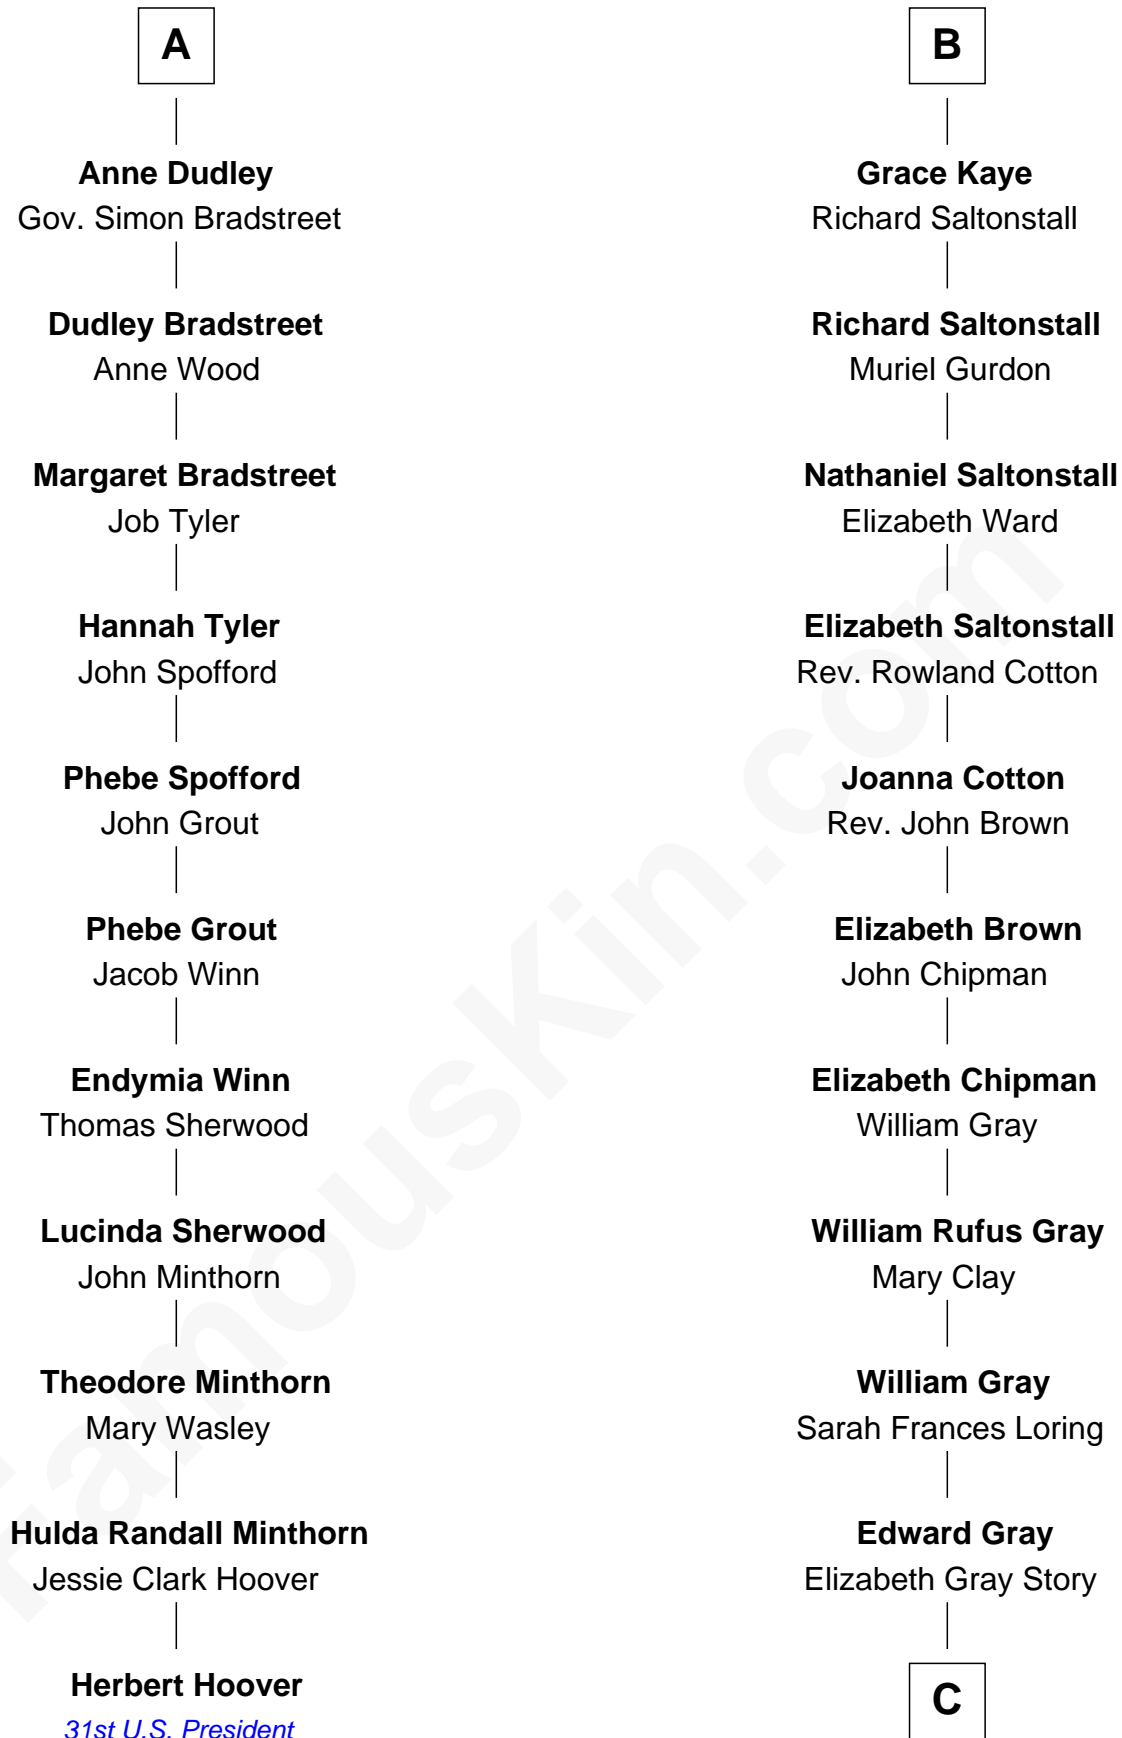

# FamousKin.com Relationship Chart of

**Herbert Hoover**

*31st U.S. President*

17th cousin 2 times removed of

**Story Musgrave**

*NASA Astronaut*

**Sir Ralph Neville**

Joan Beaufort

**Katherine Neville**  
Sir Thomas Strangeways

**Joan Strangeways**  
Sir William Willoughby

**Cecily Willoughby**  
Sir Edward Sutton

**Sir John Sutton**  
Cecily Grey

**Sir Henry Dudley**  
----- Ashton

Probable

**Roger Dudley**  
Susanna Thorne

**Gov. Thomas Dudley**  
Dorothy York

**A**

**Eleanor Neville**  
Sir Henry Percy

**Sir Henry Percy**  
Eleanor Poynings

**Margaret Percy**  
Sir William Gascoigne

**Dorothy Gascoigne**  
Sir Ninian Markenfield

**Alice Markenfield**  
Sir Robert Mauleverer

**Dorothy Mauleverer**  
John Kaye

**Robert Kaye**  
Anne Flower

**B**

C

**Marguerite Gray**  
John Butler Swann

**Marguerite Swann**  
Percy Musgrave